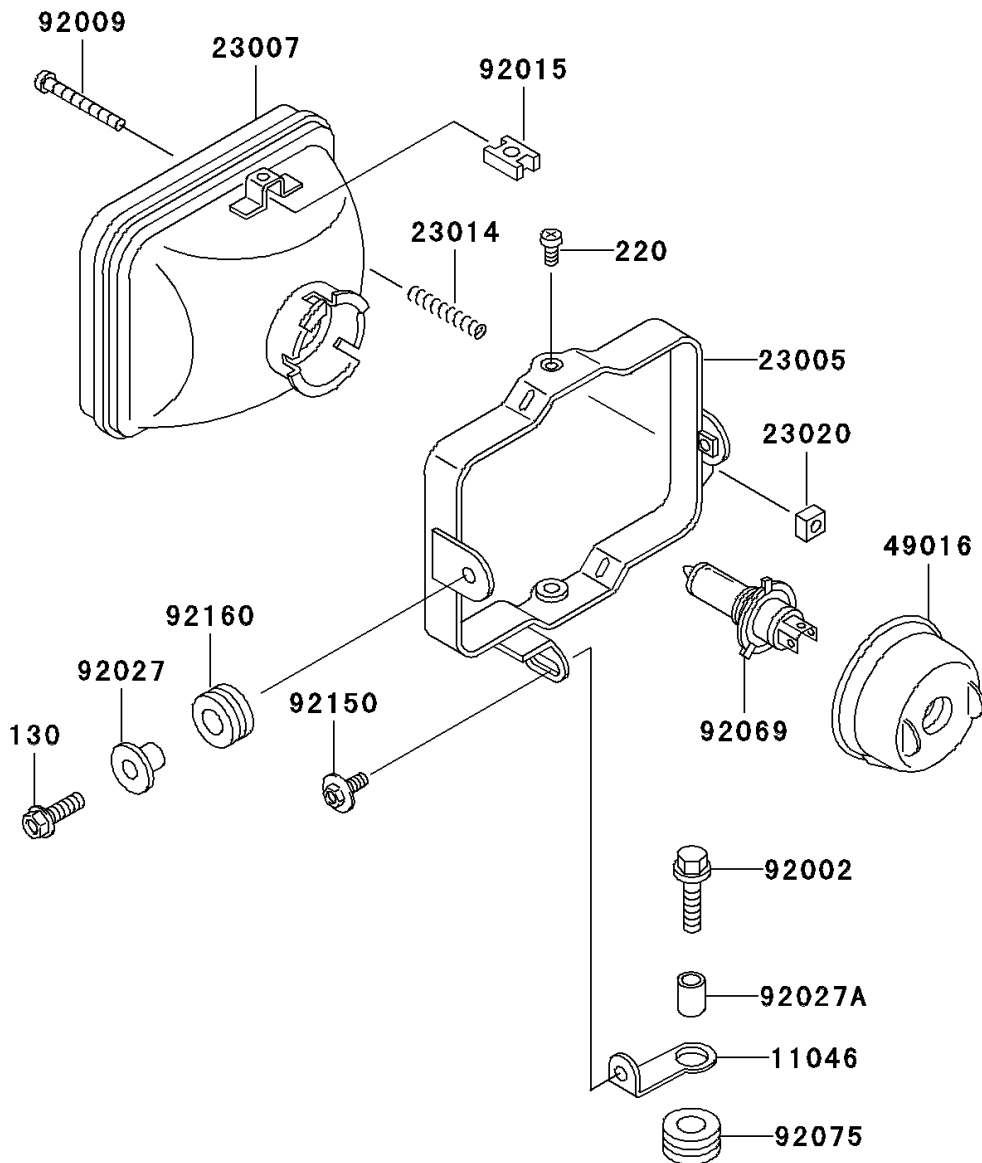

2007 KLR650

PARTS DIAGRAM

Headlight(s)

F2710

2007 KLR650

PARTS LIST

Headlight(s)

ITEM NAME	PART NUMBER	QUANTITY
BOLT-FLANGED,8X25 (Ref # 130)	130L0825	2
SCREW-PAN-CROS,5X8 (Ref # 220)	220B0508	2
BRACKET,HEAD LAMP (Ref # 11046)	11046-1041	1
BODY-COMP-HEAD LAMP (Ref # 23005)	23005-1052	1
LENS-COMP,HEAD LAMP (Ref # 23007)	23007-1364	1
SPRING,FOCUS ADJUSTING (Ref # 23014)	23014-005	1
NUT,4MM,FOCUS ADJUST (Ref # 23020)	23020-018	1
COVER-SEAL,SOCKET (Ref # 49016)	49016-1037	1
BOLT,6X25 (Ref # 92002)	92002-1135	1
SCREW,4X48 (Ref # 92009)	92009-1065	1
NUT,5MM (Ref # 92015)	92015-1354	2
COLLAR,L=14 (Ref # 92027)	92027-1134	2
COLLAR,6.8X10X12 (Ref # 92027A)	92027-162	1
BULB,12V 60/55W,H4 (Ref # 92069)	92069-1002	1
DAMPER (Ref # 92075)	92075-209	1
BOLT,6X16 (Ref # 92150)	92150-1764	1
DAMPER (Ref # 92160)	92160-1007	2