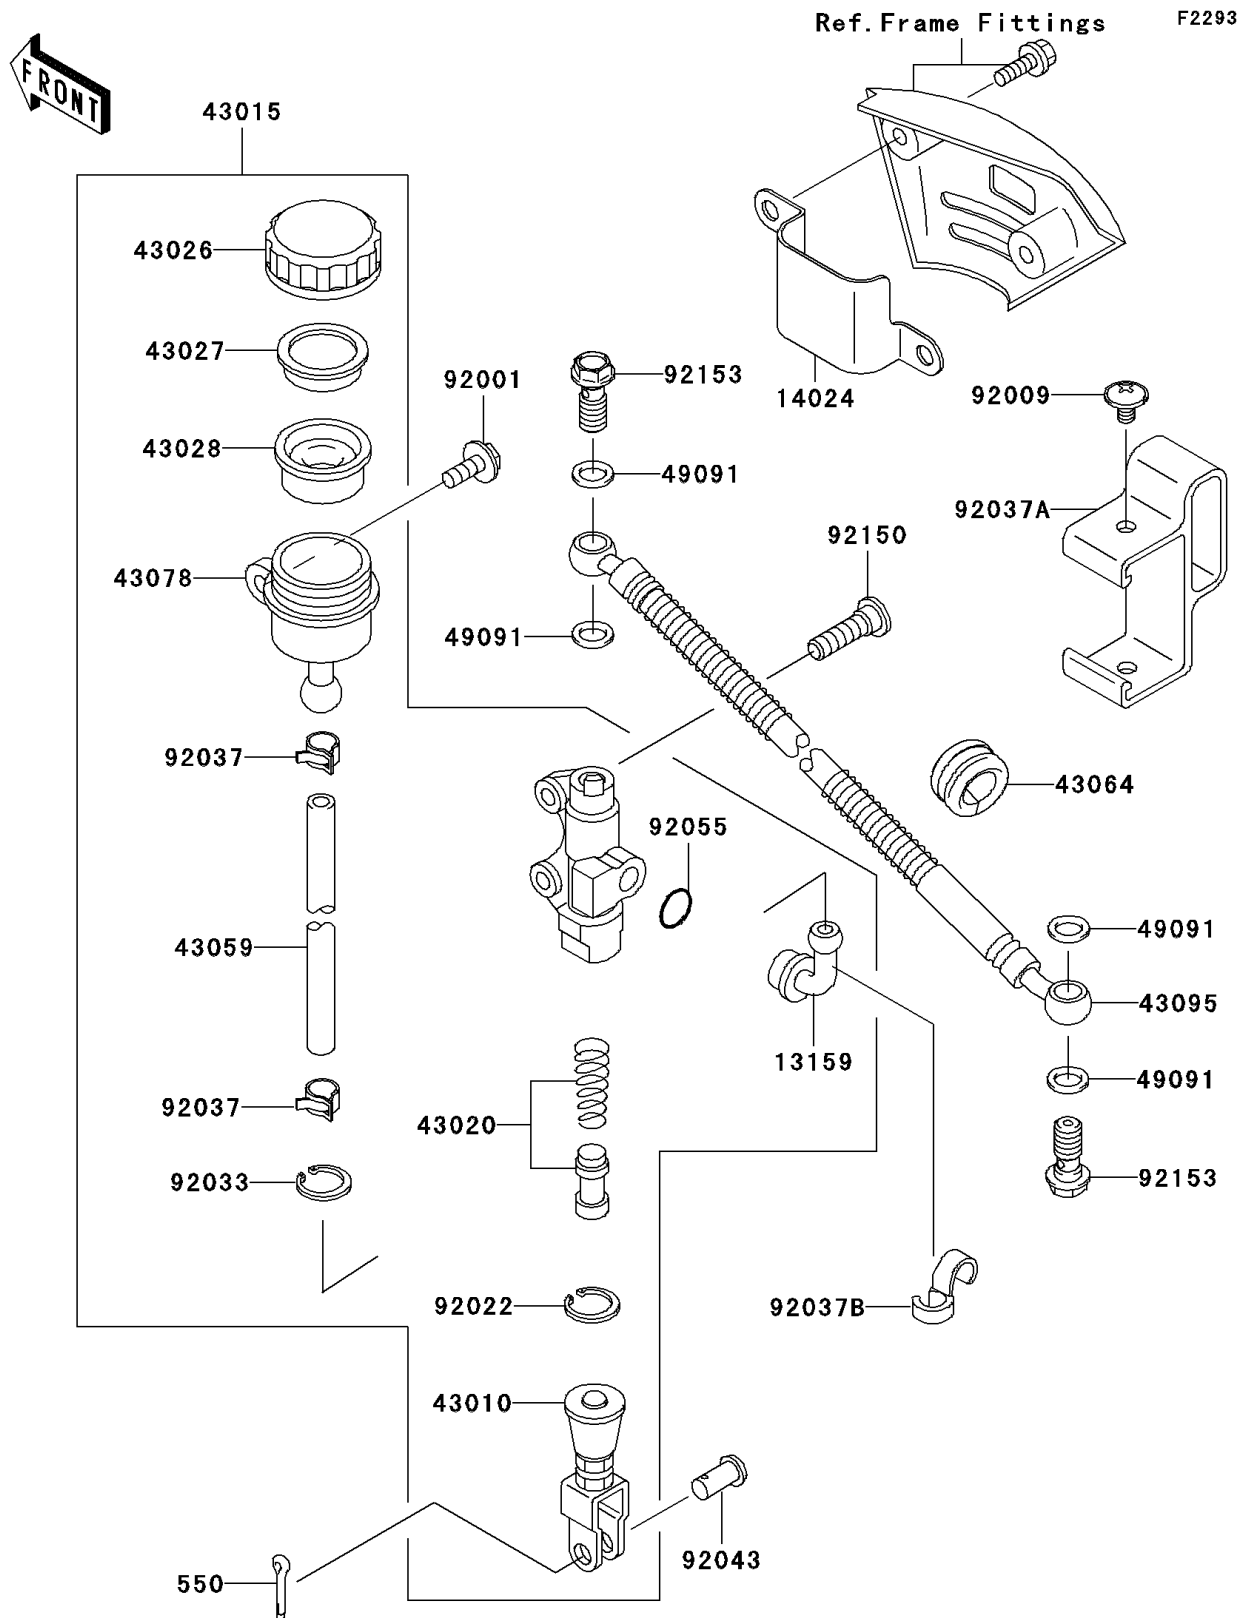

2007 KLR650

PARTS DIAGRAM

Rear Master Cylinder

2007 KLR650

PARTS LIST

Rear Master Cylinder

ITEM NAME	PART NUMBER	QUANTITY
PIN-COTTER,2.0X15 (Ref # 550)	550D2015	1
CONNECTOR (Ref # 13159)	13159-1056	1
COVER,RESERVOIR TANK (Ref # 14024)	14024-1531	1
ROD-ASSY-BRAKE (Ref # 43010)	43010-1062	1
CYLINDER-ASSY-MASTER,RR (Ref # 43015)	43015-1365	1
PISTON-COMP-BRAKE (Ref # 43020)	43020-1063	1
CAP-BRAKE (Ref # 43026)	43026-1064	1
PLATE-DIAPHRAGM (Ref # 43027)	43027-1053	1
DIAPHRAGM (Ref # 43028)	43028-1065	1
HOSE-BRAKE (Ref # 43059)	43059-1408	1
GROMMET,HOSE CLAMP (Ref # 43064)	43064-007	1
RESERVOIR (Ref # 43078)	43078-1080	1
HOSE-BRAKE,RR (Ref # 43095)	43095-0159	1
WASHER-SEAL,10.1X14.5X1.5 (Ref # 49091)	49091-0001	4
BOLT,W/P,6X16 (Ref # 92001)	92001-1860	1
SCREW,6X10,WHITE (Ref # 92009)	92009-1286	1
WASHER,CIRCRIP (Ref # 92022)	92022-1601	1
RING-SNAP,20.5MM (Ref # 92033)	92033-1186	1
CLAMP (Ref # 92037)	92037-1710	2
CLAMP,HOSE (Ref # 92037A)	92037-1895	1
CLAMP,HOSE (Ref # 92037B)	92037-1914	1
PIN,8MM (Ref # 92043)	92043-1303	1
RING-O,MASTER CYLINDER (Ref # 92055)	92055-1251	1
BOLT,SOCKET,8X30 (Ref # 92150)	92150-1843	2
BOLT,OIL,L=23 (Ref # 92153)	92153-0627	2