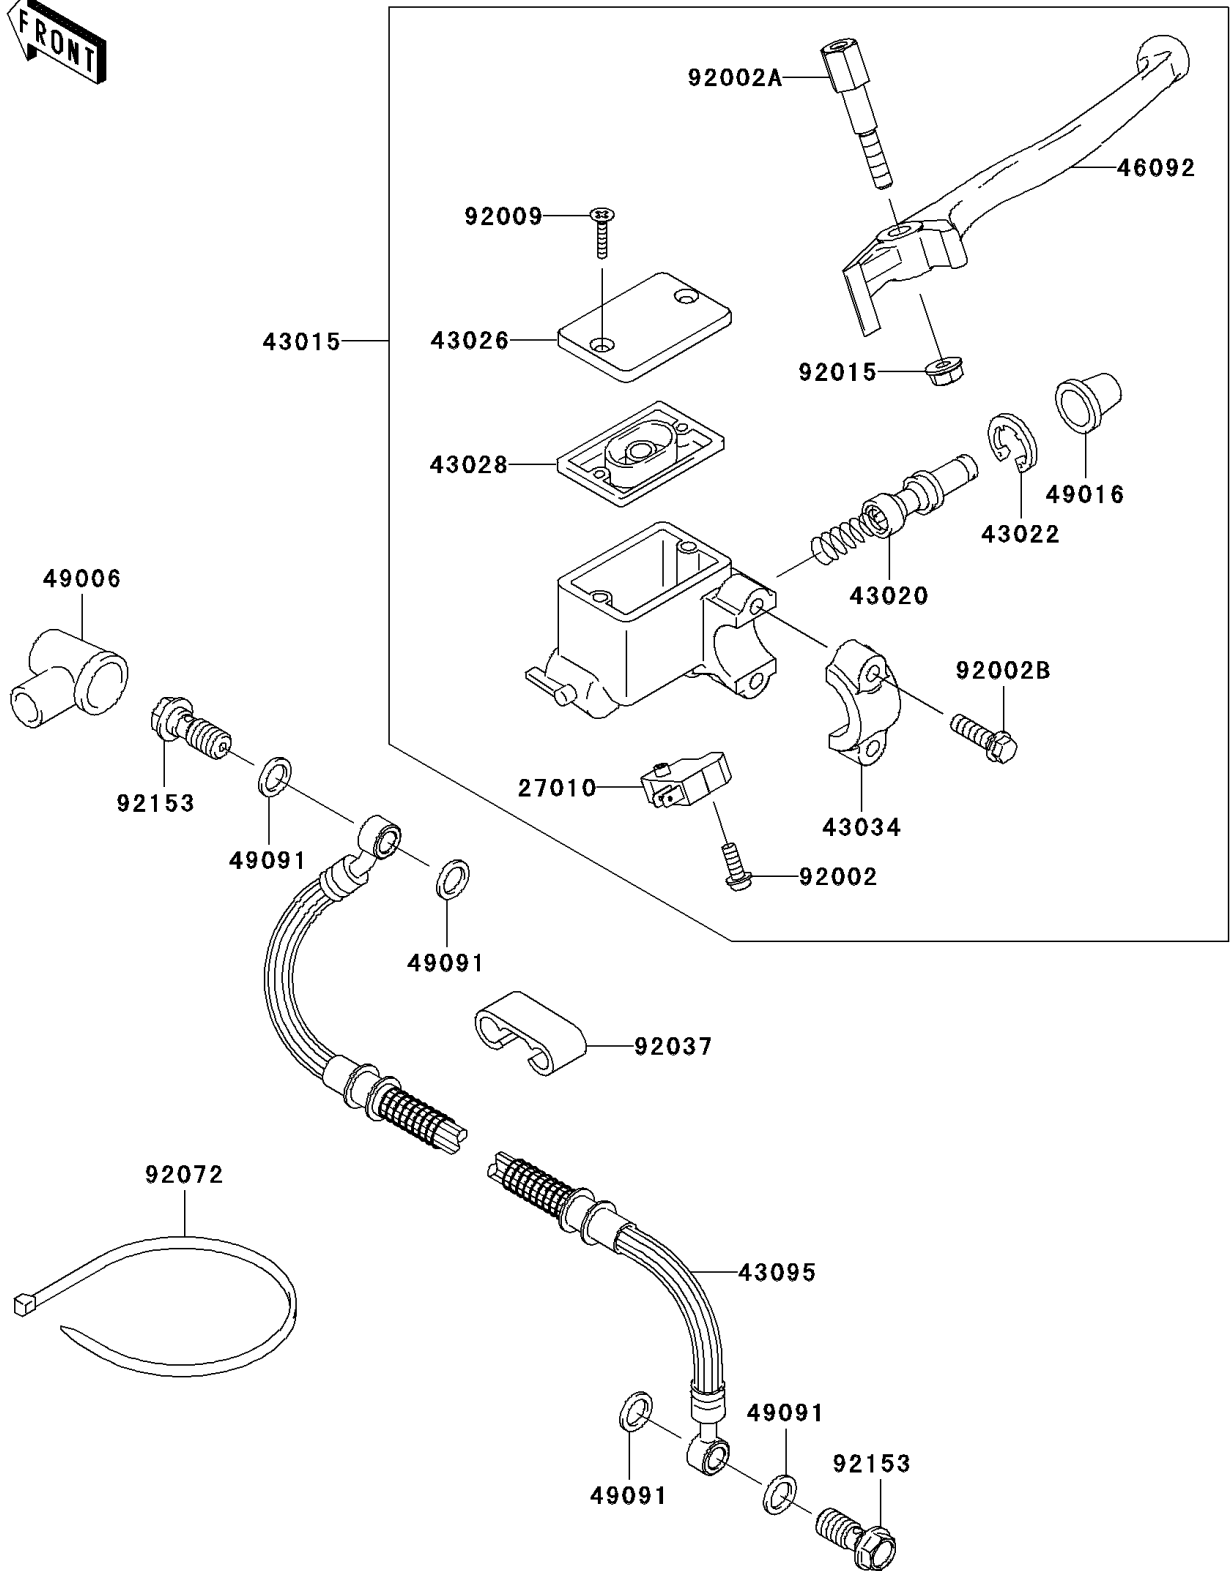

2007 KLR650

PARTS DIAGRAM

Front Master Cylinder

F2291

2007 KLR650

PARTS LIST

Front Master Cylinder

ITEM NAME	PART NUMBER	QUANTITY
SWITCH,BRAKE (Ref # 27010)	27010-0025	1
CYLINDER-ASSY-MASTER,FR (Ref # 43015)	43015-1475	1
PISTON-COMP-BRAKE (Ref # 43020)	43020-1031	1
STOPPER-BRAKE,PISTON (Ref # 43022)	43022-1010	1
CAP-BRAKE (Ref # 43026)	43026-1074	1
DIAPHRAGM (Ref # 43028)	43028-1061	1
HOLDER-BRAKE,MASTER CYLINDER (Ref # 43034)	43034-1016	1
HOSE-BRAKE,FR (Ref # 43095)	43095-0158	1
LEVER-GRIP,FRONT BRAKE (Ref # 46092)	46092-1135	1
BOOT,DUST (Ref # 49006)	49006-1040	1
COVER-SEAL,MASTER CYLINDER (Ref # 49016)	49016-1044	1
WASHER-SEAL,10.1X14.5X1.5 (Ref # 49091)	49091-0001	4
BOLT,SCREW,4X12 (Ref # 92002)	92002-1323	1
BOLT,LEVER SET (Ref # 92002A)	92002-1879	1
BOLT (Ref # 92002B)	92002-1894	2
SCREW,4MM (Ref # 92009)	92009-1458	2
NUT,FLANGED,6MM,BLACK (Ref # 92015)	92015-1233	1
CLAMP,BRAKE HOSE (Ref # 92037)	92037-1529	2
BAND,L=365 (Ref # 92072)	92072-1197	1
BOLT,OIL,L=23 (Ref # 92153)	92153-0627	2