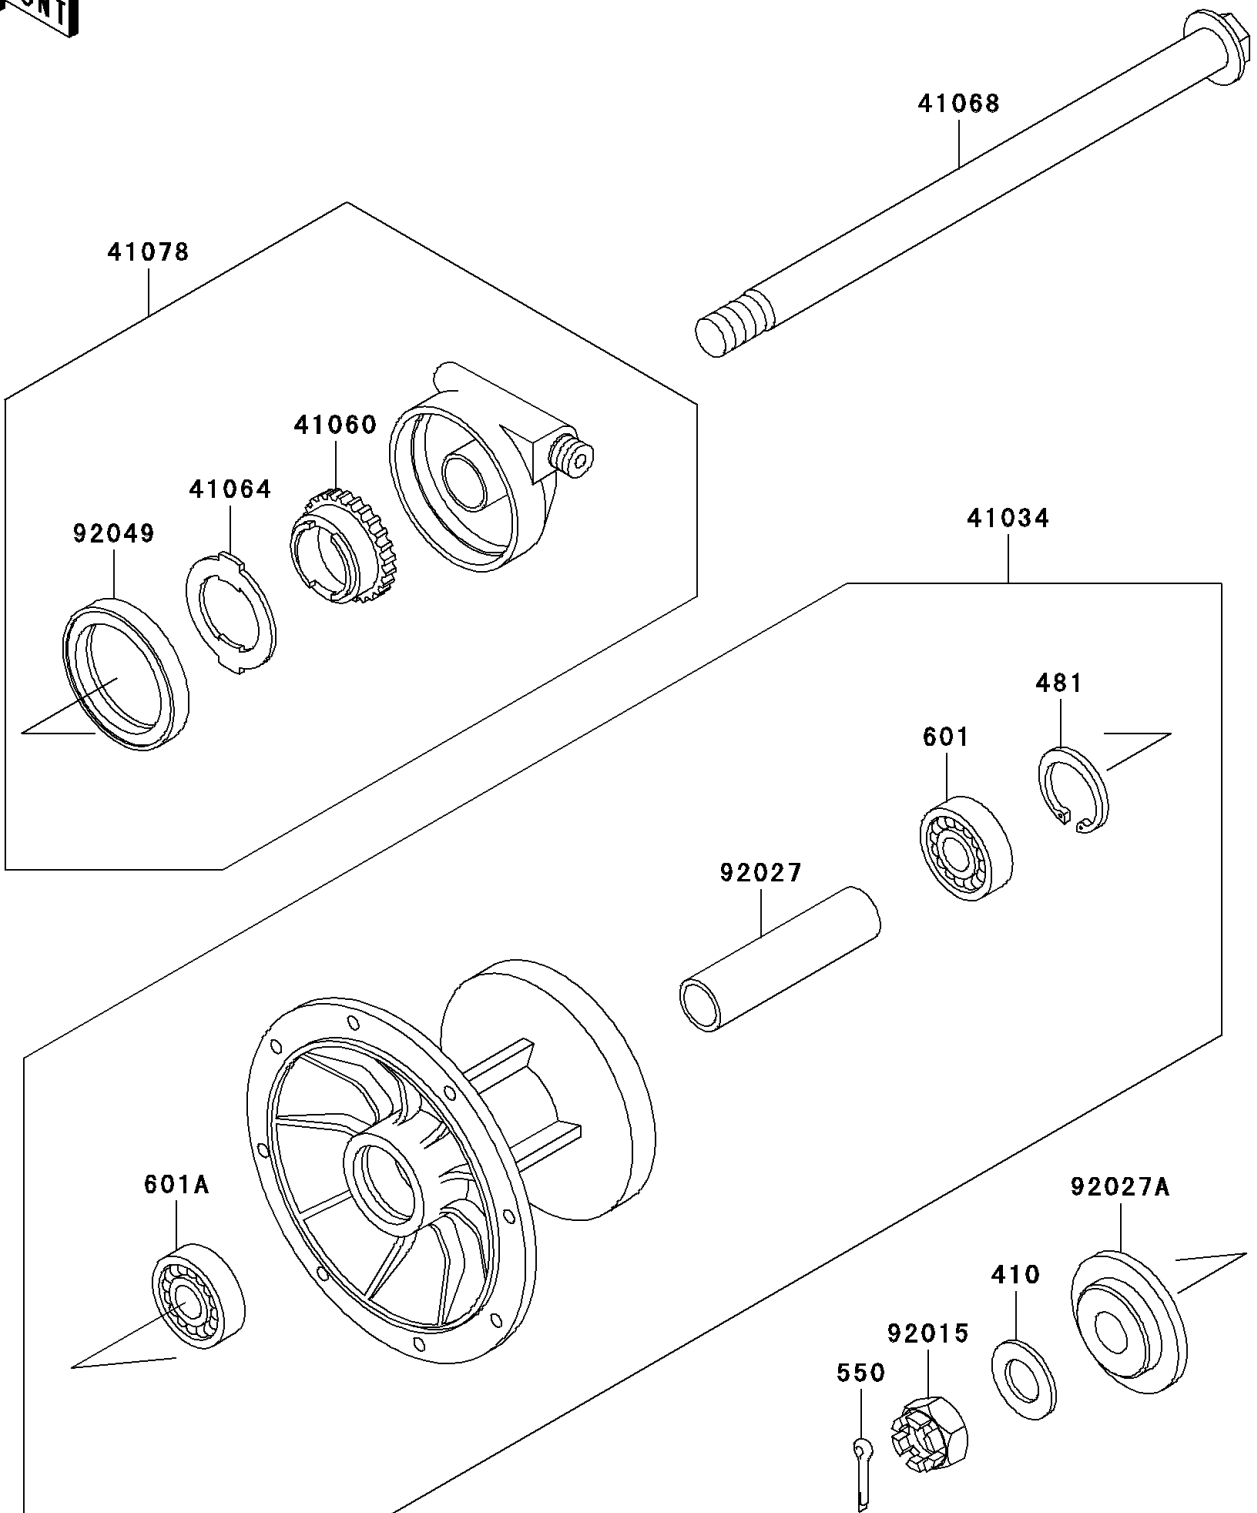

## PARTS DIAGRAM

### Front Hub

F2230

## PARTS LIST

### Front Hub

ITEM NAME	PART NUMBER	QUANTITY
WASHER-PLAIN-SMALL,14MM (Ref # 410)	410B1400	1
CIRCLIP-TYPE-C,35MM (Ref # 481)	481J3500	1
PIN-COTTER,3.0X25 (Ref # 550)	550D3025	1
BEARING-BALL,#6202UG (Ref # 601)	601B6202UG	1
BEARING-BALL,#6203UG (Ref # 601A)	601B6203UG	1
DRUM-ASSY,FRONT BRAKE (Ref # 41034)	41034-1153	1
GEAR-METER SCREW,24T (Ref # 41060)	41060-1101	1
RECEIVER-SPEEDOMETER (Ref # 41064)	41064-1051	1
AXLE,FR (Ref # 41068)	41068-1236	1
CASE-ASSY-METER GEAR (Ref # 41078)	41078-1051	1
NUT,CASTLE,14MM (Ref # 92015)	92015-1765	1
COLLAR,FRONT BRAKE DRUM,L=79 (Ref # 92027)	92027-1683	1
COLLAR (Ref # 92027A)	92027-1864	1
SEAL-OIL,METER GEAR CASE (Ref # 92049)	92049-1172	1