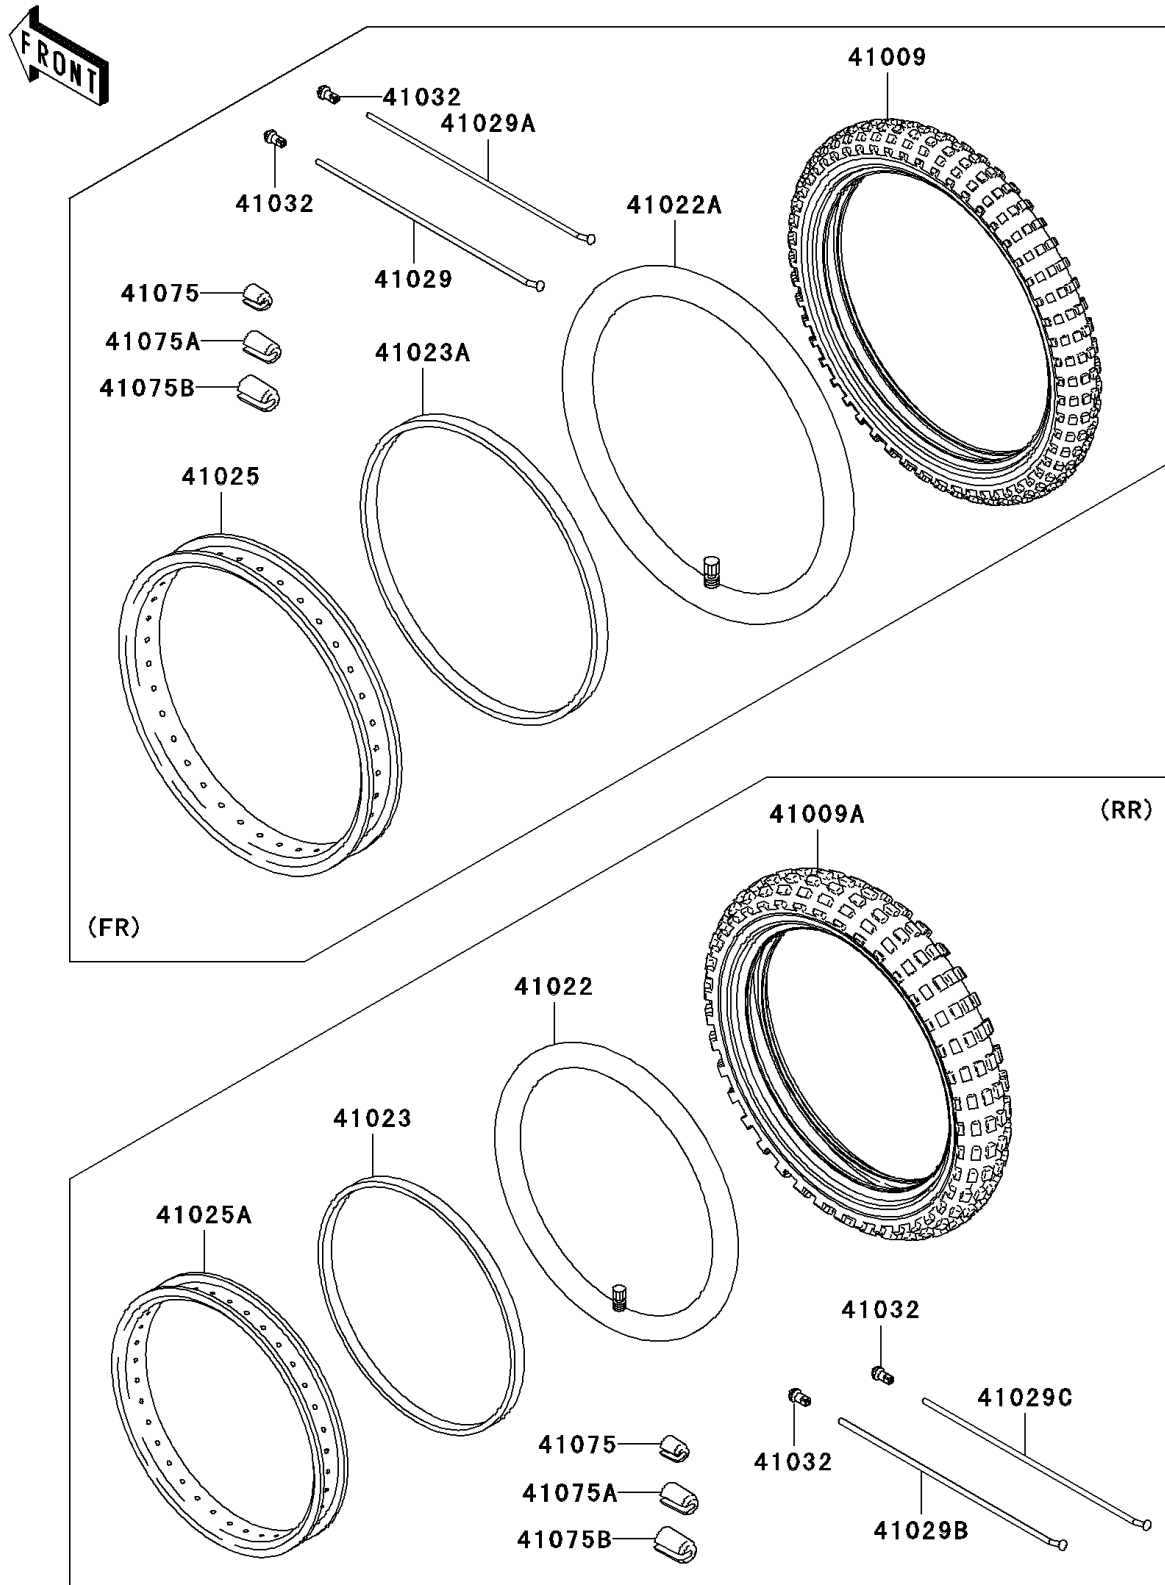

2007 KLR650

PARTS DIAGRAM

Wheels/Tires

F2210

2007 KLR650

PARTS LIST

Wheels/Tires

Kawasaki

Let the Good Times Roll®

ITEM NAME	PART NUMBER	QUANTITY
TIRE,FR,90/90-21 54S,K750(D) (Ref # 41009)	41009-0001	1
TIRE,RR,130/80-17 65S,K750(D) (Ref # 41009A)	41009-0002	1
TUBE-TIRE,130/80-17(D) (Ref # 41022)	41022-0003	1
TUBE-TIRE,80/100-21(D) (Ref # 41022A)	41022-1244	1
BAND-RIM,17XWM/MT2.15-2.50(D) (Ref # 41023)	41023-0001	1
BAND-RIM,21XWM1.60-1.85(D) (Ref # 41023A)	41023-1144	1
RIM,FR,1.60X21,SILVER (Ref # 41025)	41025-0033-WA	1
RIM,RR,2.50X17,SILVER (Ref # 41025A)	41025-1445-WA	1
SPOKE-INNER,FR,LH,236MMX160D (Ref # 41029)	41029-1343	18
SPOKE-INNER,FR,RH,238MMX160D (Ref # 41029A)	41029-1344	18
SPOKE-INNER,RR,LH,155MMX170D (Ref # 41029B)	41029-1345	18
SPOKE-INNER,RR,RH,178MMX172D (Ref # 41029C)	41029-1346	18
NIPPLE-SPOKE,8X9X20(+) (Ref # 41032)	41032-0003	72
BALANCER-WHEEL,10G (Ref # 41075)	41075-0011	AR
BALANCER-WHEEL,20G (Ref # 41075A)	41075-0012	AR
BALANCER-WHEEL,30G (Ref # 41075B)	41075-0013	AR