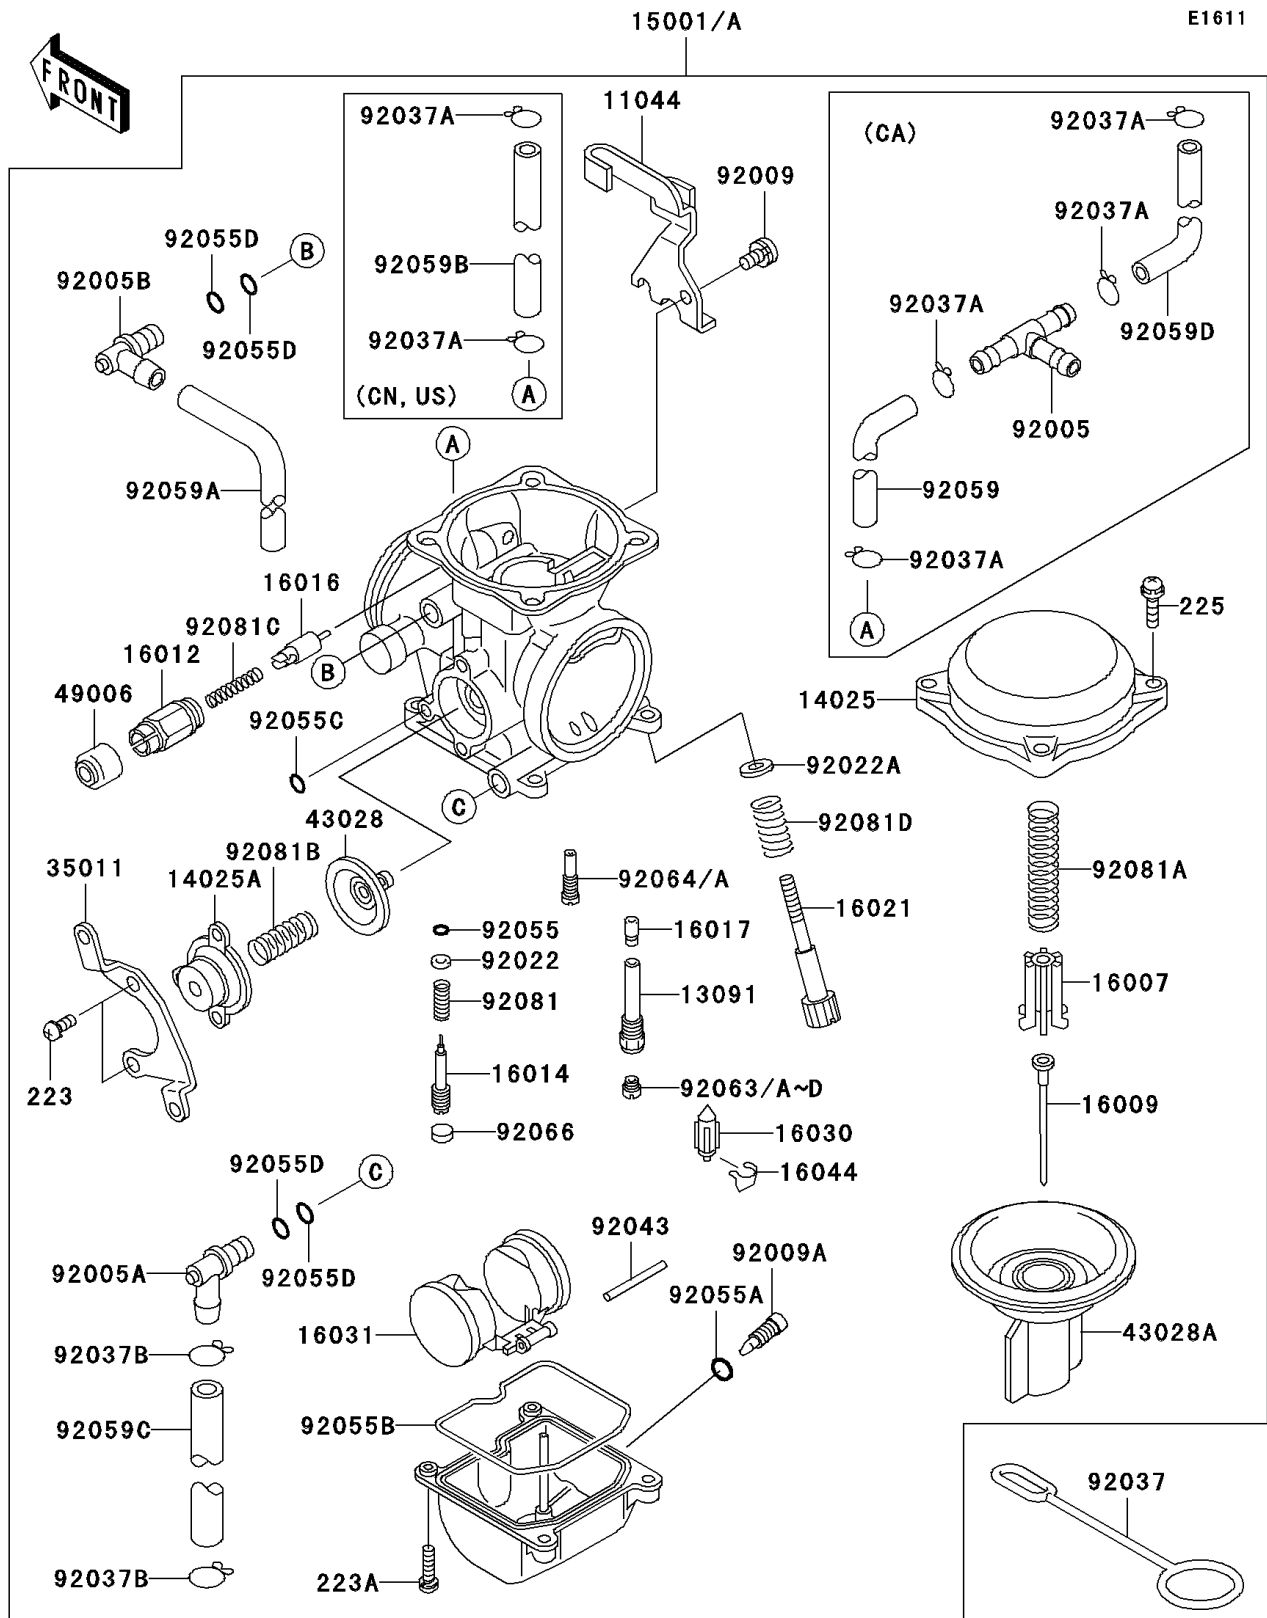

2007 KLR650

PARTS DIAGRAM

Carburetor