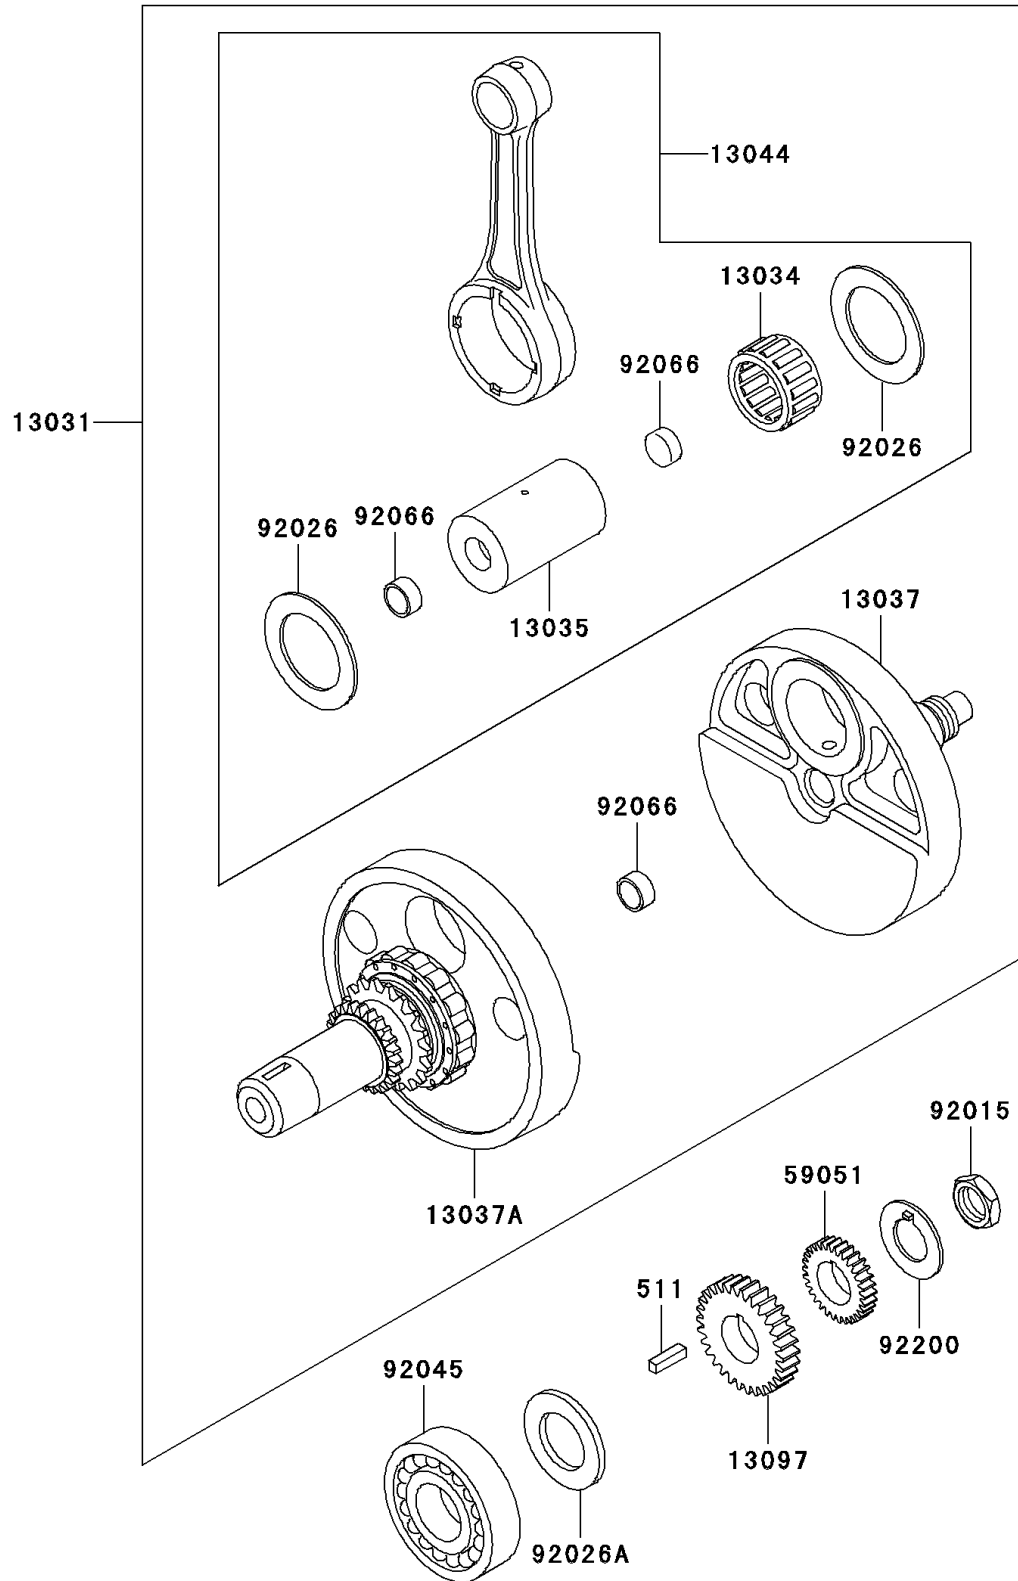

2007 KLR650

PARTS DIAGRAM

Crankshaft

E1321

2007 KLR650

PARTS LIST

Crankshaft

ITEM NAME	PART NUMBER	QUANTITY
KEY-SUNK (Ref # 511)	511A0520	1
CRANKSHAFT-COMP (Ref # 13031)	13031-1396	1
BEARING-BIG END (Ref # 13034)	13034-1084	1
PIN-CRANK (Ref # 13035)	13035-1066	1
CRANKSHAFT,RH (Ref # 13037)	13037-1516	1
CRANKSHAFT,LH (Ref # 13037A)	13037-5088	1
SET-CONNECTING ROD (Ref # 13044)	13044-5073	1
GEAR-PRIMARY SPUR,33T (Ref # 13097)	13097-1333	1
GEAR-SPUR,27T (Ref # 59051)	59051-1145	1
NUT,22MM (Ref # 92015)	92015-1890	1
SPACER,40X60X1.5 (Ref # 92026)	92026-1279	2
SPACER,30X50X4 (Ref # 92026A)	92026-1280	1
BEARING-BALL,TM-SX08A50C3 (Ref # 92045)	92045-1187	1
PLUG (Ref # 92066)	92066-1154	3
WASHER,CLAW (Ref # 92200)	92200-1157	1