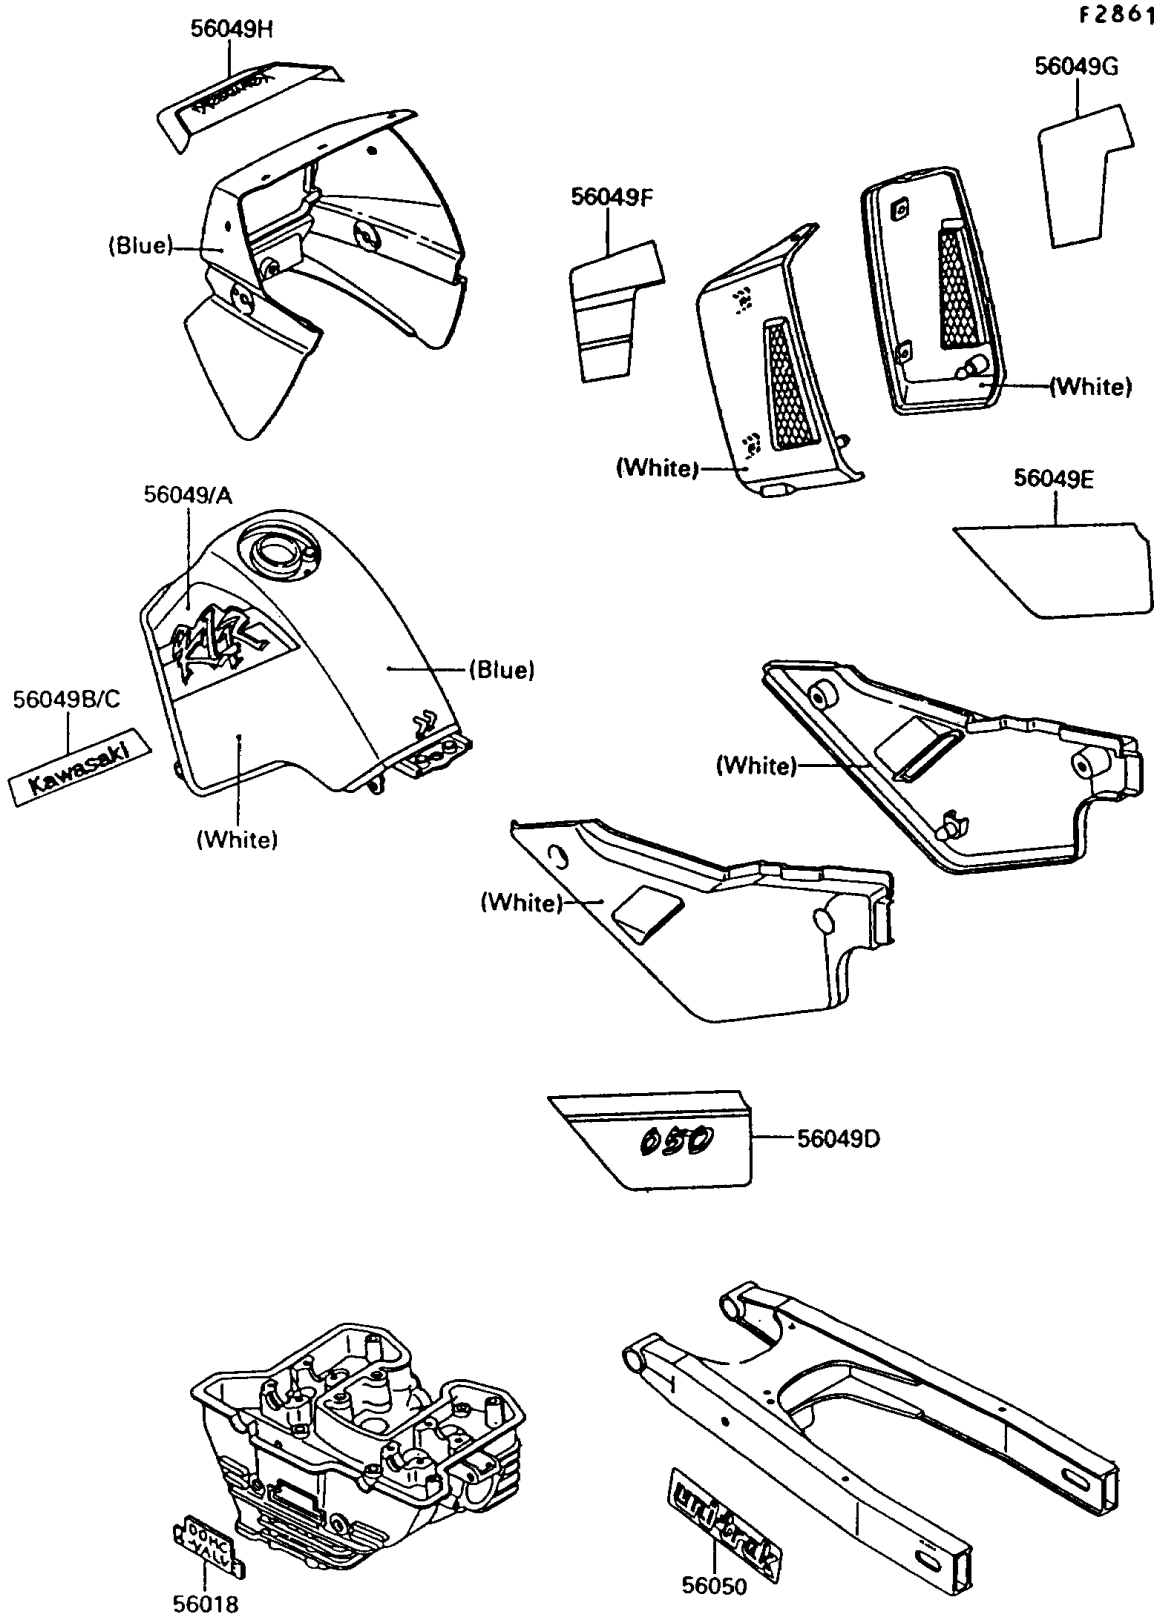

1992 KLR650

PARTS DIAGRAM

Decals(Blue/White)

Kawasaki

Let the Good Times Roll®