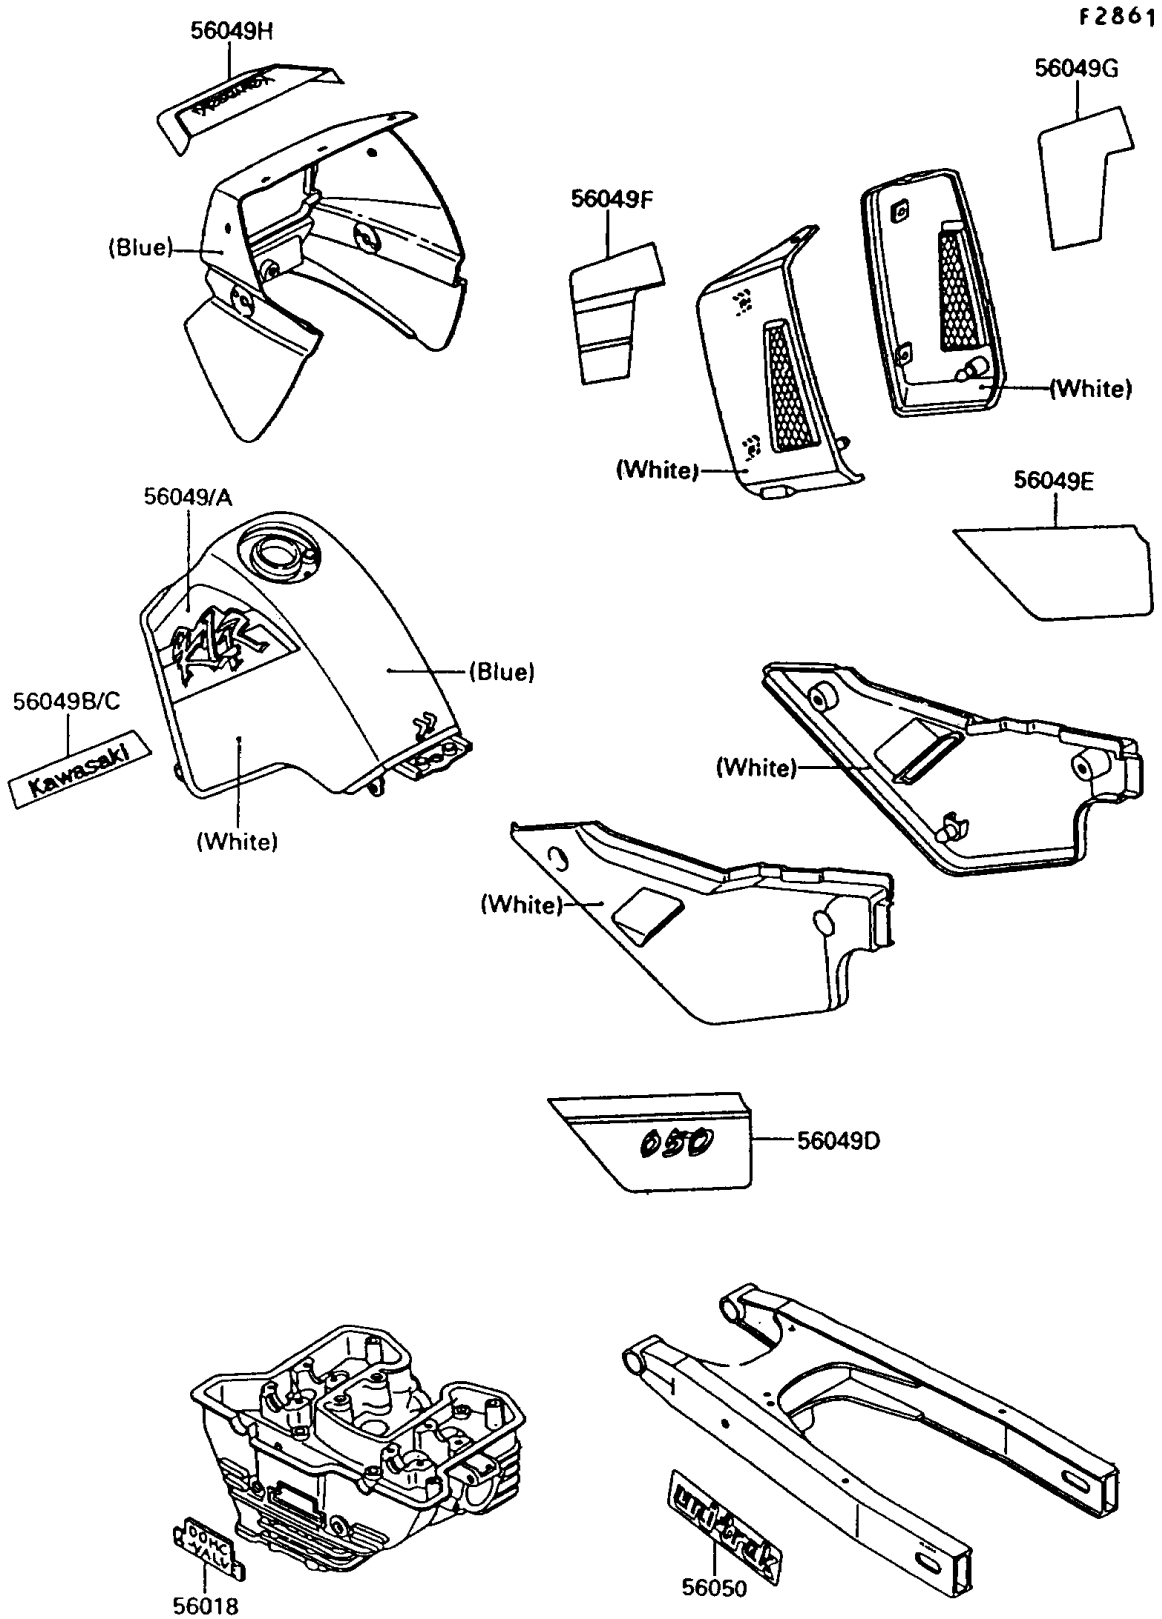

1993 KLR650

PARTS DIAGRAM

Decals(Blue/White)

Kawasaki

Let the Good Times Roll®

1993 KLR650

PARTS LIST

Decals(Blue/White)

Kawasaki

Let the Good Times Roll®

ITEM NAME

PART NUMBER

QUANTITY
