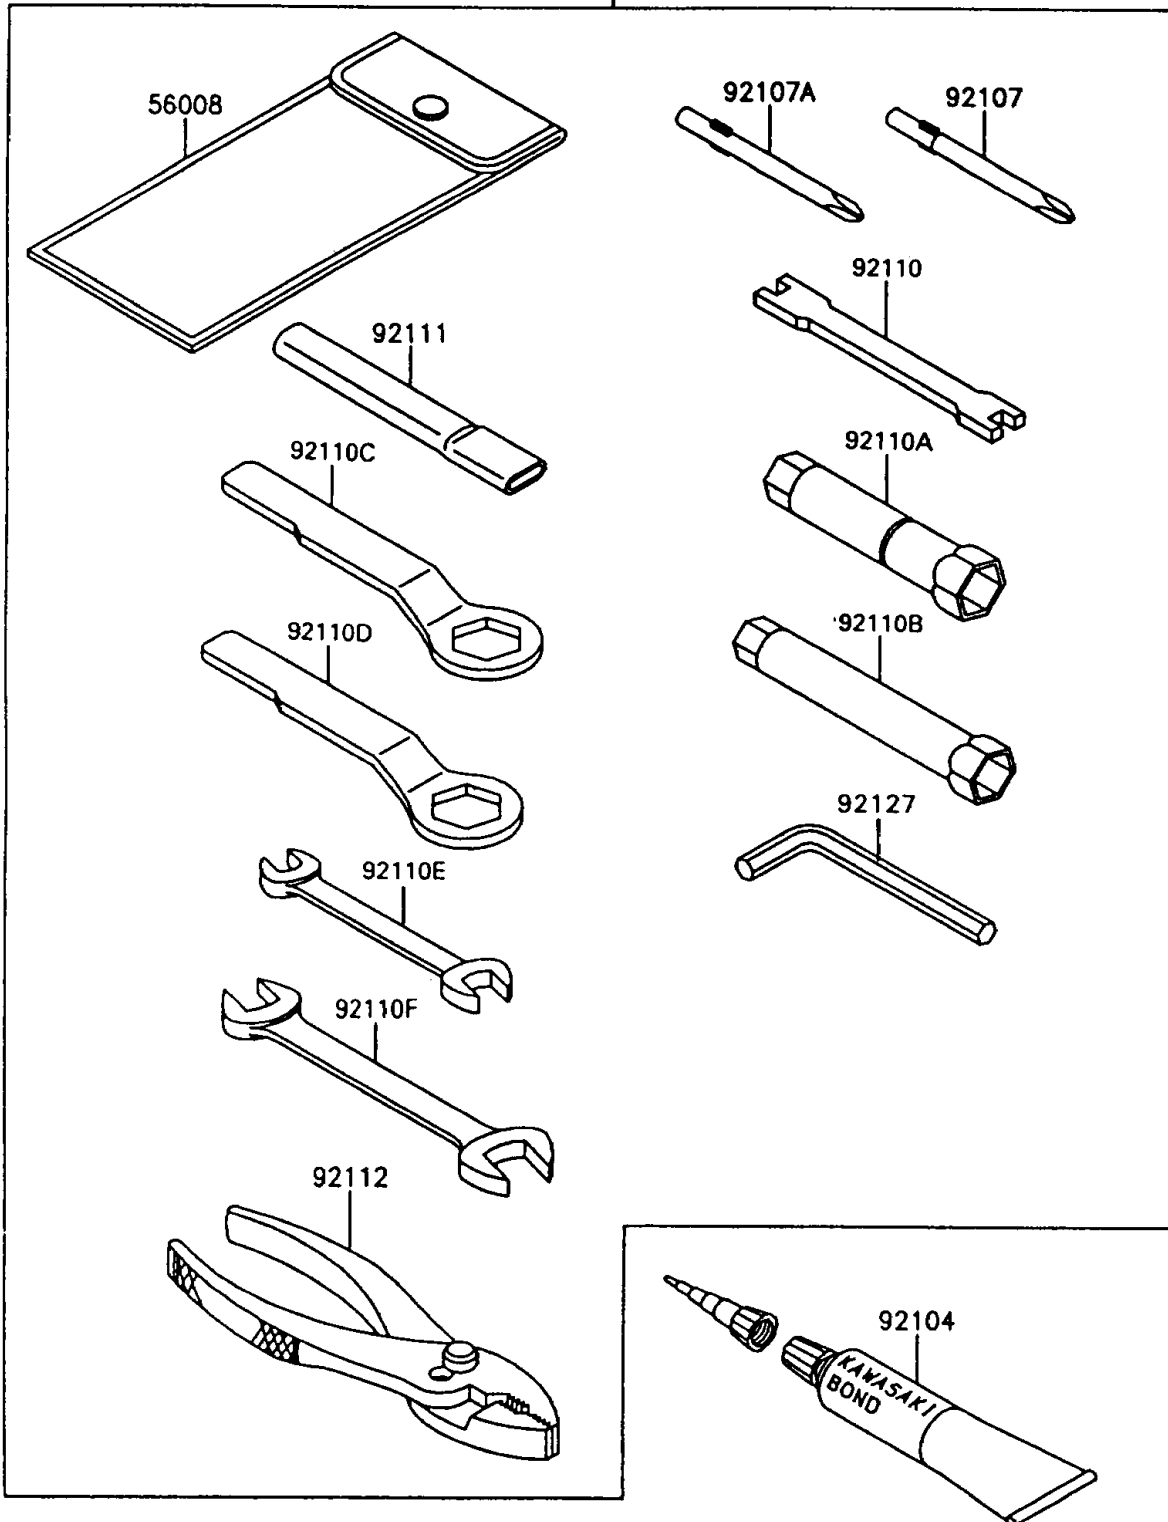

1992 KLR650

PARTS DIAGRAM

Owner's Tools

56007

F2810