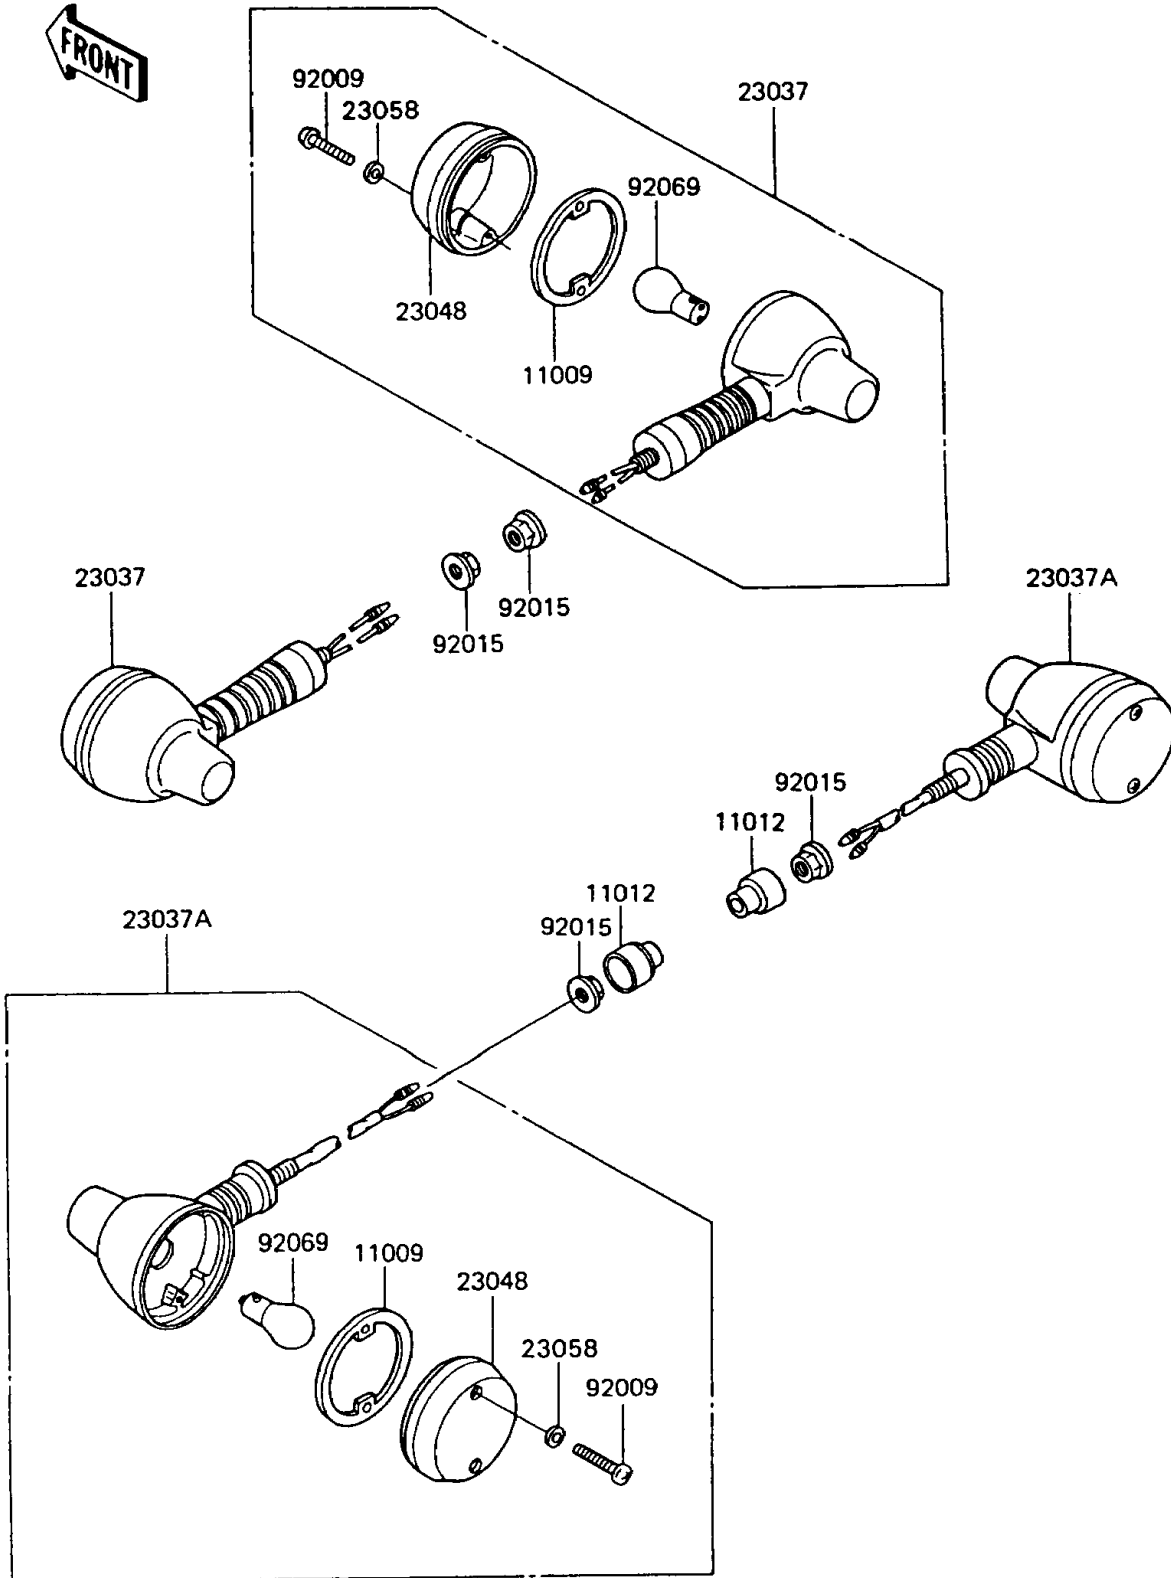

1993 KLR650

PARTS DIAGRAM

Turn Signals

F2730

1993 KLR650

PARTS LIST

Turn Signals

Kawasaki

Let the Good Times Roll®

ITEM NAME

PART NUMBER

QUANTITY
