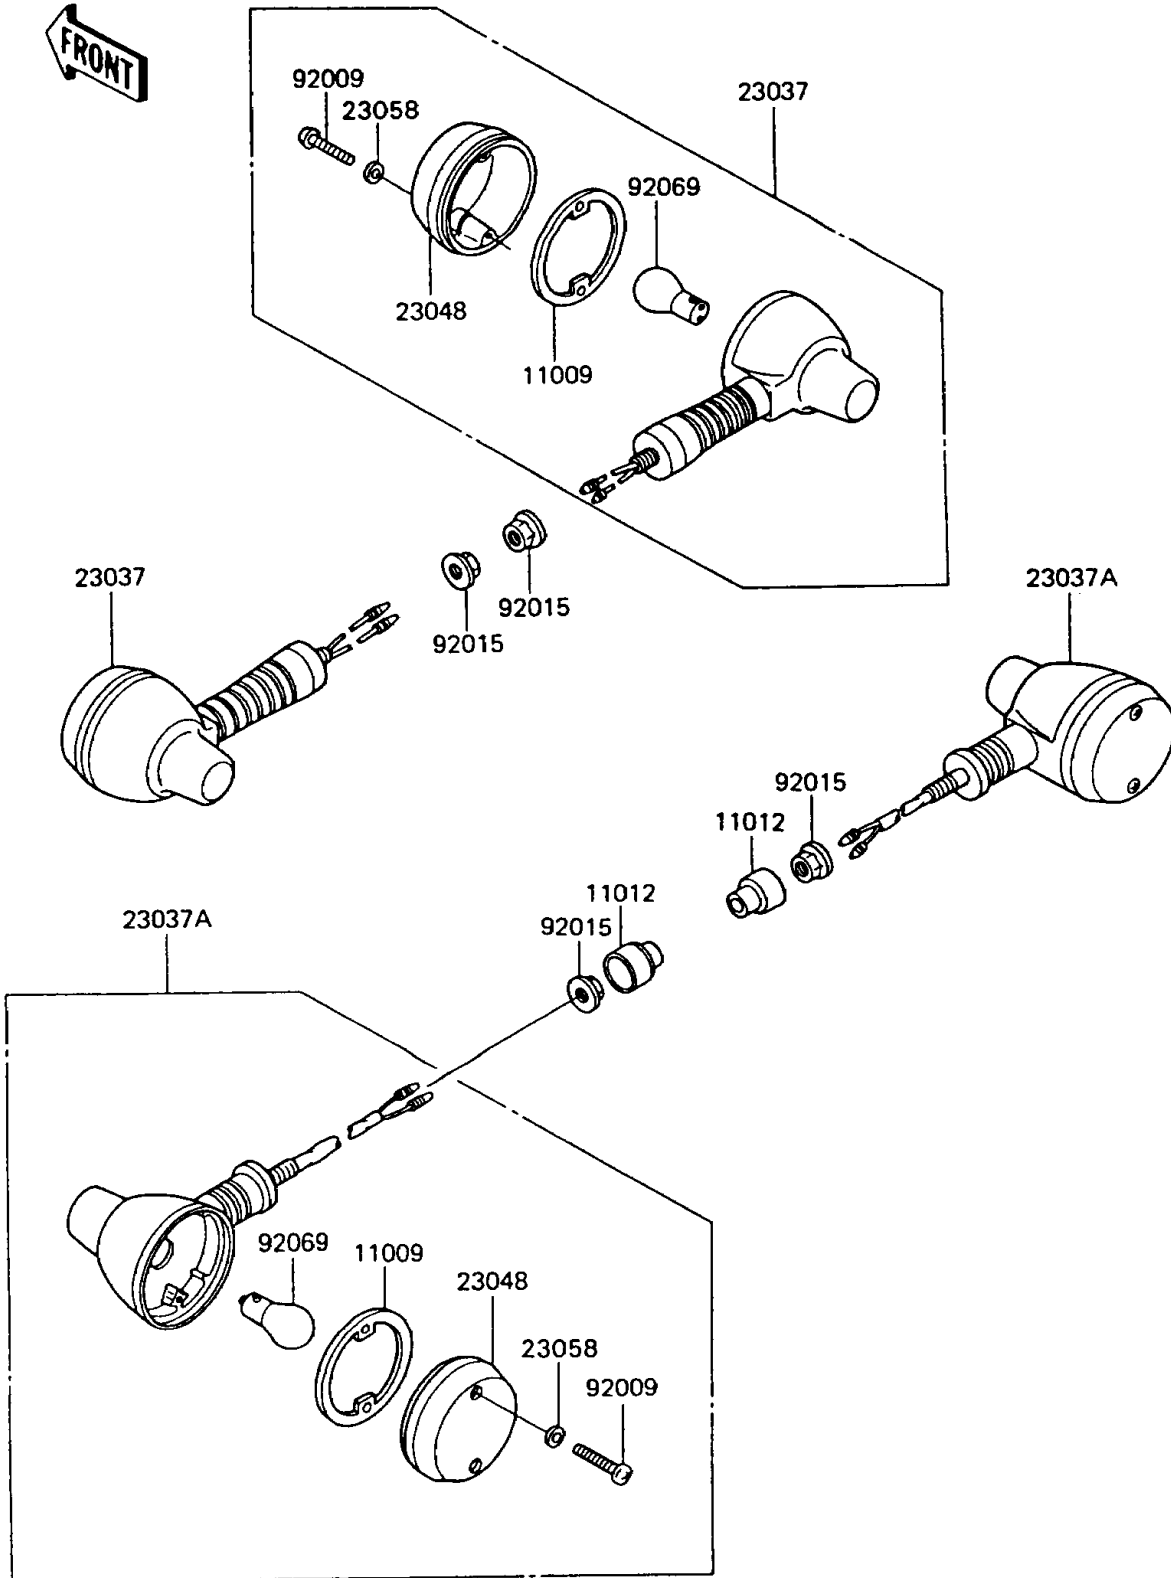

1992 KLR650

PARTS DIAGRAM

Turn Signals

F2730

1992 KLR650

PARTS LIST

Turn Signals

ITEM NAME	PART NUMBER	QUANTITY
GASKET,TURN SIGNAL LAMP LENS (Ref # 11009)	11009-1128	4
CAP,SIGNAL LAMP (Ref # 11012)	11012-1367	2
LAMP-ASSY-SIGNAL,FR (Ref # 23037)	23037-1201	2
LAMP-ASSY-SIGNAL,RR (Ref # 23037A)	23037-1202	2
LENS-SIGNAL LAMP (Ref # 23048)	23048-1076	4
WASHER,PLAIN,4MM (Ref # 23058)	23058-002	8
SCREW,TAPPING,4X30 (Ref # 92009)	92009-1056	8
NUT,FLANGED,10MM (Ref # 92015)	92015-1428	4
BULB,12V 32CP(23W) (Ref # 92069)	92069-055	4