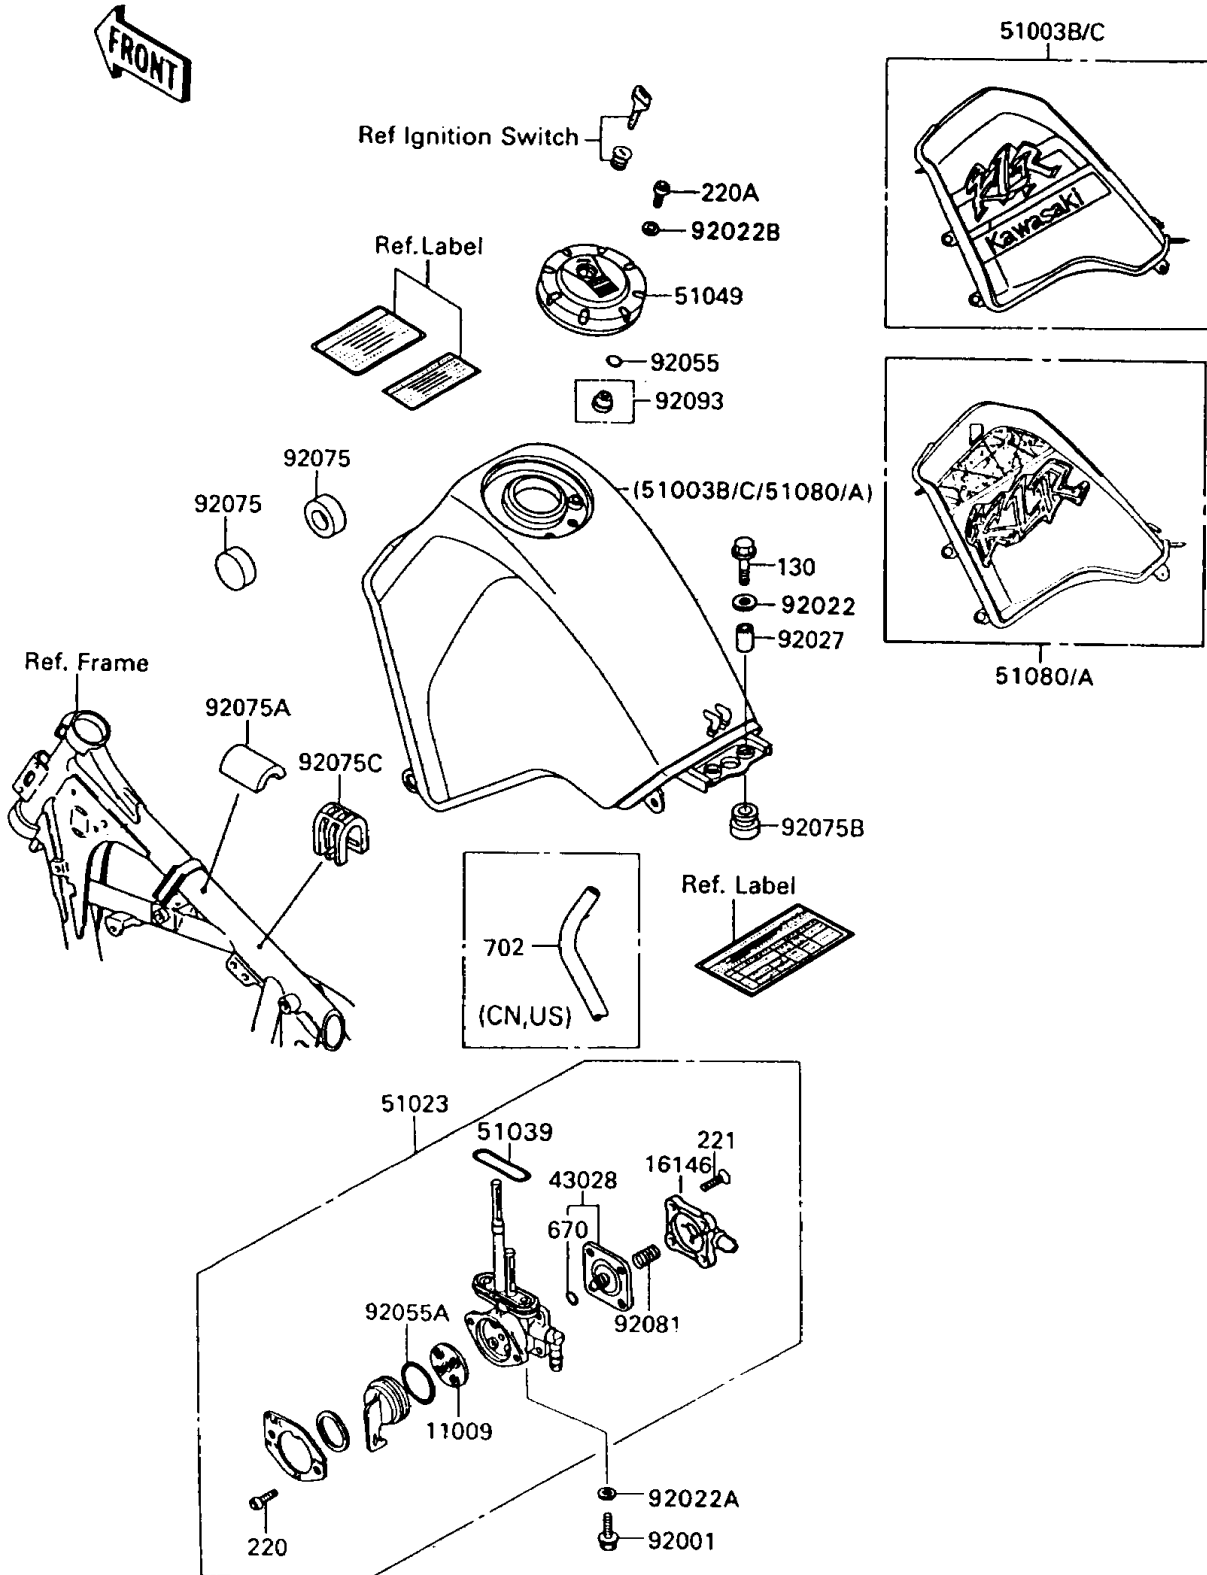

1993 KLR650

PARTS DIAGRAM

Fuel Tank

F 24 10

1993 KLR650

PARTS LIST

Fuel Tank

Kawasaki

Let the Good Times Roll®

ITEM NAME

PART NUMBER

QUANTITY
