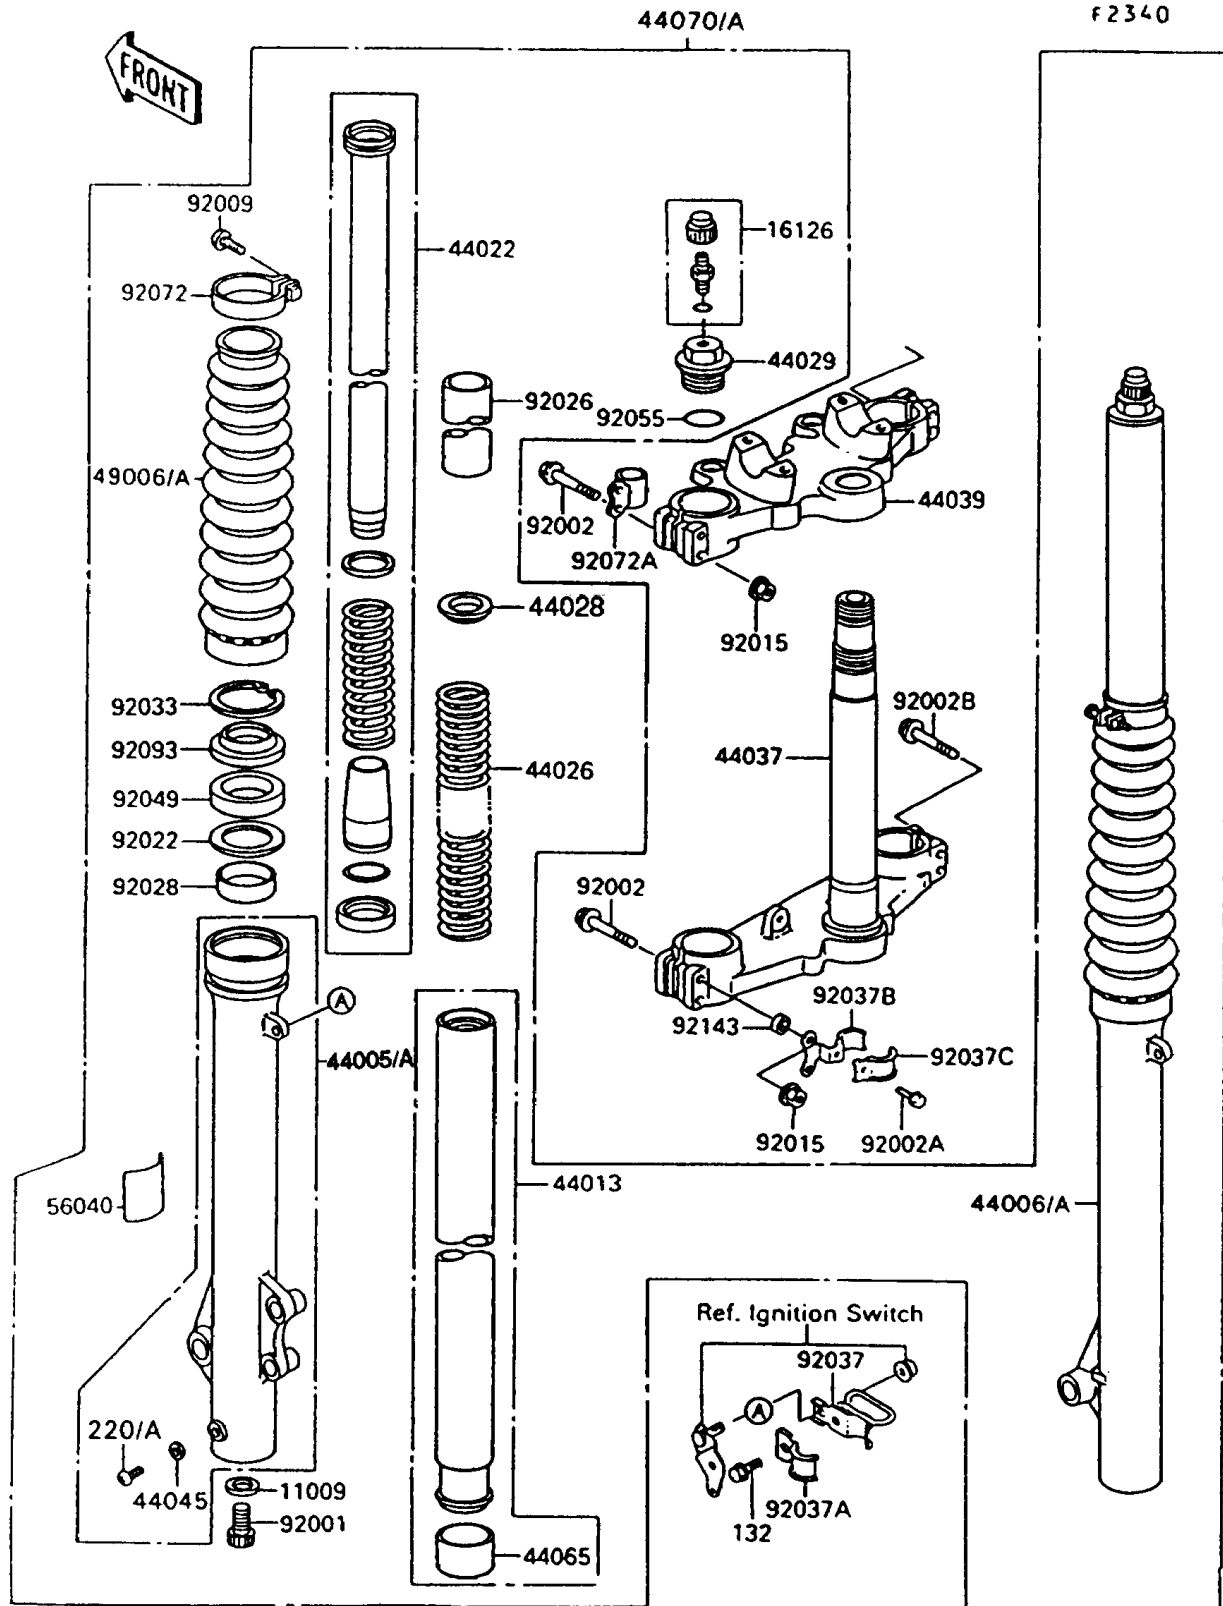

1992 KLR650

PARTS DIAGRAM

Front Fork

1992 KLR650

PARTS LIST

Front Fork

ITEM NAME	PART NUMBER	QUANTITY
GASKET,FORK CYLINDER BOLT (Ref # 11009)	11009-1127	2
VALVE,AIR (Ref # 16126)	16126-1052	2
PIPE-LEFT FORK OUTER (Ref # 44005)	44005-1262	1
PIPE-RIGHT FORK OUTER (Ref # 44006)	44006-1259	1
PIPE-FORK INNER (Ref # 44013)	44013-1264	2
CYLINDER-FORK (Ref # 44022)	44022-1211	2
SPRING-FRONT FORK (Ref # 44026)	44026-1369	2
GUIDE-FORK SPRING (Ref # 44028)	44028-1003	2
SEAT-FORK SPRING (Ref # 44029)	44029-1042	2
HOLDER-FORK UNDER (Ref # 44037)	44037-1207	1
HOLDER-FORK UPPER (Ref # 44039)	44039-1160	1
GASKET,FORK DRAIN PLUG (Ref # 44045)	44045-002	2
BUSHING-FRONT FORK,INNER PIPE (Ref # 44065)	44065-1057	2
DAMPER-ASSY,FORK (Ref # 44070)	44070-5071	1
BOOT,FORK,BLUE (Ref # 49006)	49006-1222-BC	2
LABEL-WARNING,FRONT FORK (Ref # 56040)	56040-1120	1
BOLT,FORK CYLINDER (Ref # 92001)	92001-1309	2
BOLT,FLANGED,8X55 (Ref # 92002)	92002-1158	6
BOLT (Ref # 92002A)	92002-1982	1
BOLT,FLANGED,8X45 (Ref # 92002B)	92002-1983	2
SCREW,4X16 (Ref # 92009)	92009-1348	2
NUT,FLANGED,8MM (Ref # 92015)	92015-1408	8
WASHER (Ref # 92022)	92022-1242	2
SPACER (Ref # 92026)	92026-1294	2
BUSHING (Ref # 92028)	92028-1125	2
RING-SNAP,FORK (Ref # 92033)	92033-1047	2
CLAMP,HOSE (Ref # 92037)	92037-1897	1
CLAMP,HOSE (Ref # 92037A)	92037-1898	1
CLAMP (Ref # 92037B)	92037-1913	1

1992 KLR650

PARTS LIST

Front Fork

ITEM NAME	PART NUMBER	QUANTITY
CLAMP (Ref # 92037C)	92037-1931	1
SEAL-OIL,FRONT FORK (Ref # 92049)	92049-1180	2
RING-O,FORK TOP CAP (Ref # 92055)	92055-1050	2
BAND,BOOT (Ref # 92072)	92072-1171	2
BAND,CABLE (Ref # 92072A)	92072-1225	1
SEAL,FRONT FORK (Ref # 92093)	92093-1166	2
COLLAR (Ref # 92143)	92143-1134	2
BOLT-FLANGED-SMALL (Ref # 132)	132J0612	1
SCREW-PAN-CROS (Ref # 220A)	220B0408	2