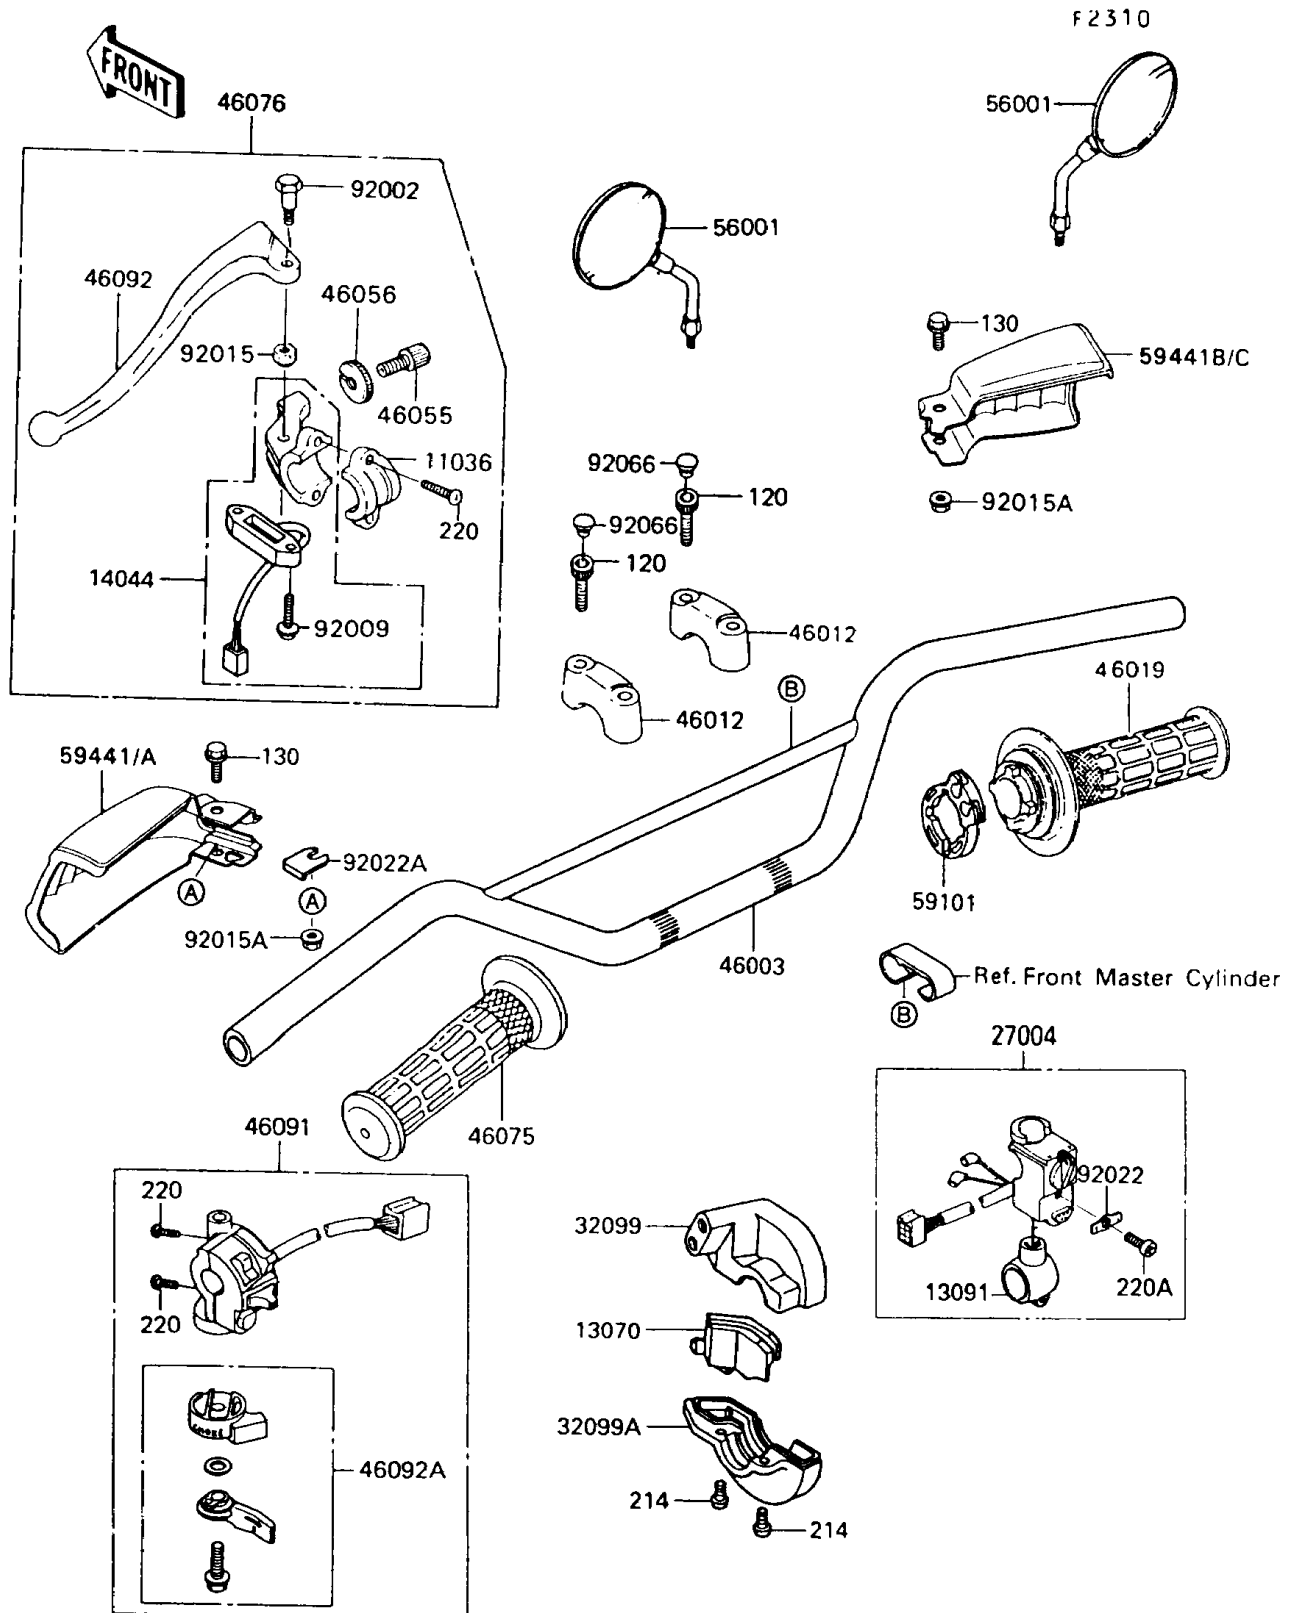

1992 KLR650

PARTS DIAGRAM

Handlebar

1992 KLR650

PARTS LIST

Handlebar

Kawasaki

Let the Good Times Roll®

ITEM NAME

PART NUMBER

QUANTITY
