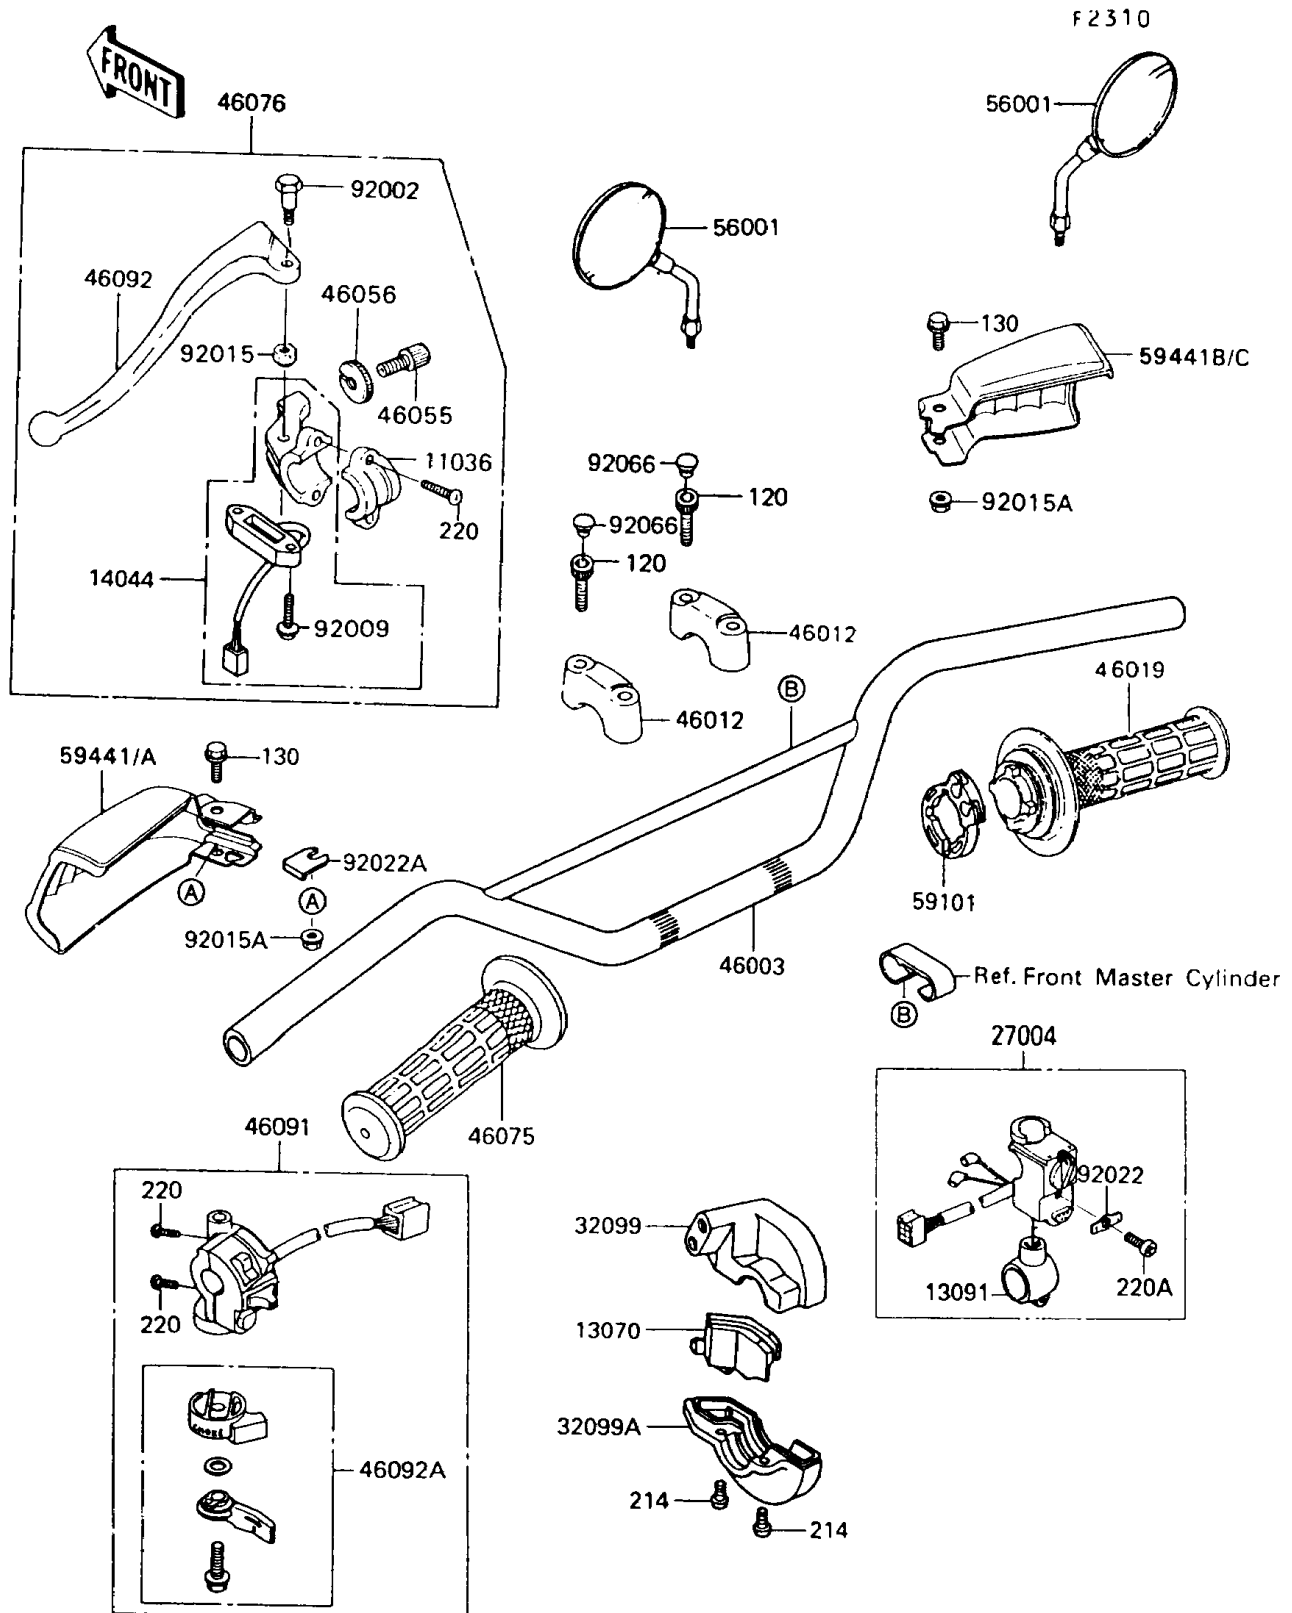

1993 KLR650

PARTS DIAGRAM

Handlebar

1993 KLR650

PARTS LIST

Handlebar

ITEM NAME

PART NUMBER

QUANTITY
