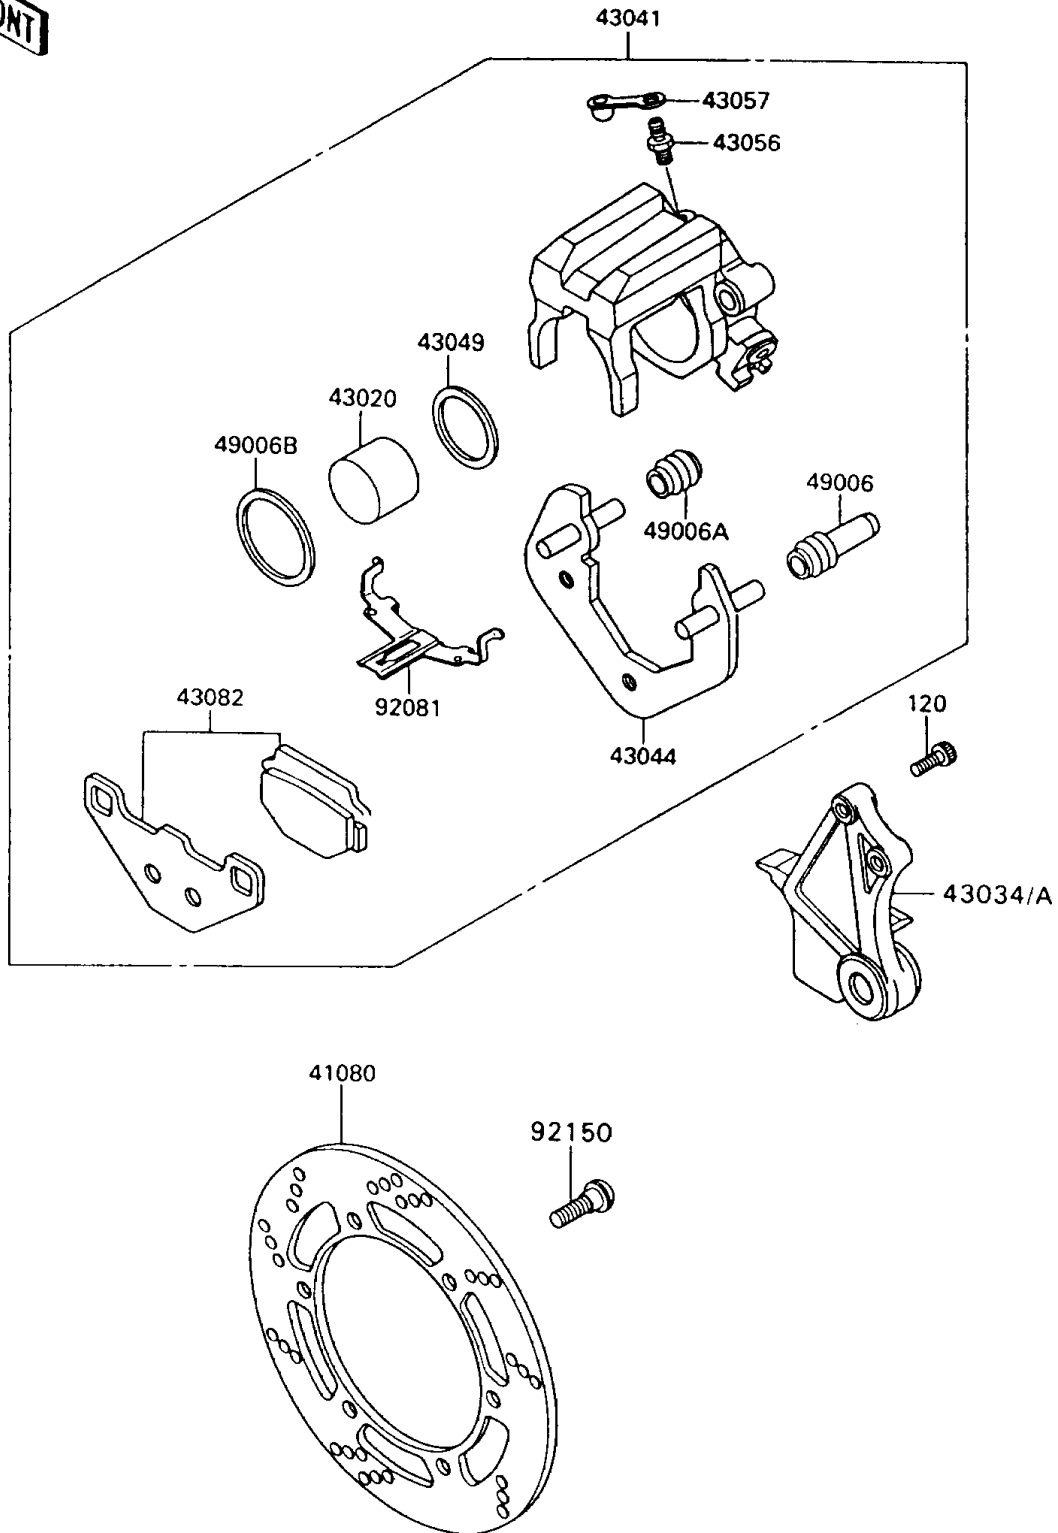

1995 KLR650

PARTS DIAGRAM

Rear Brake

F2294