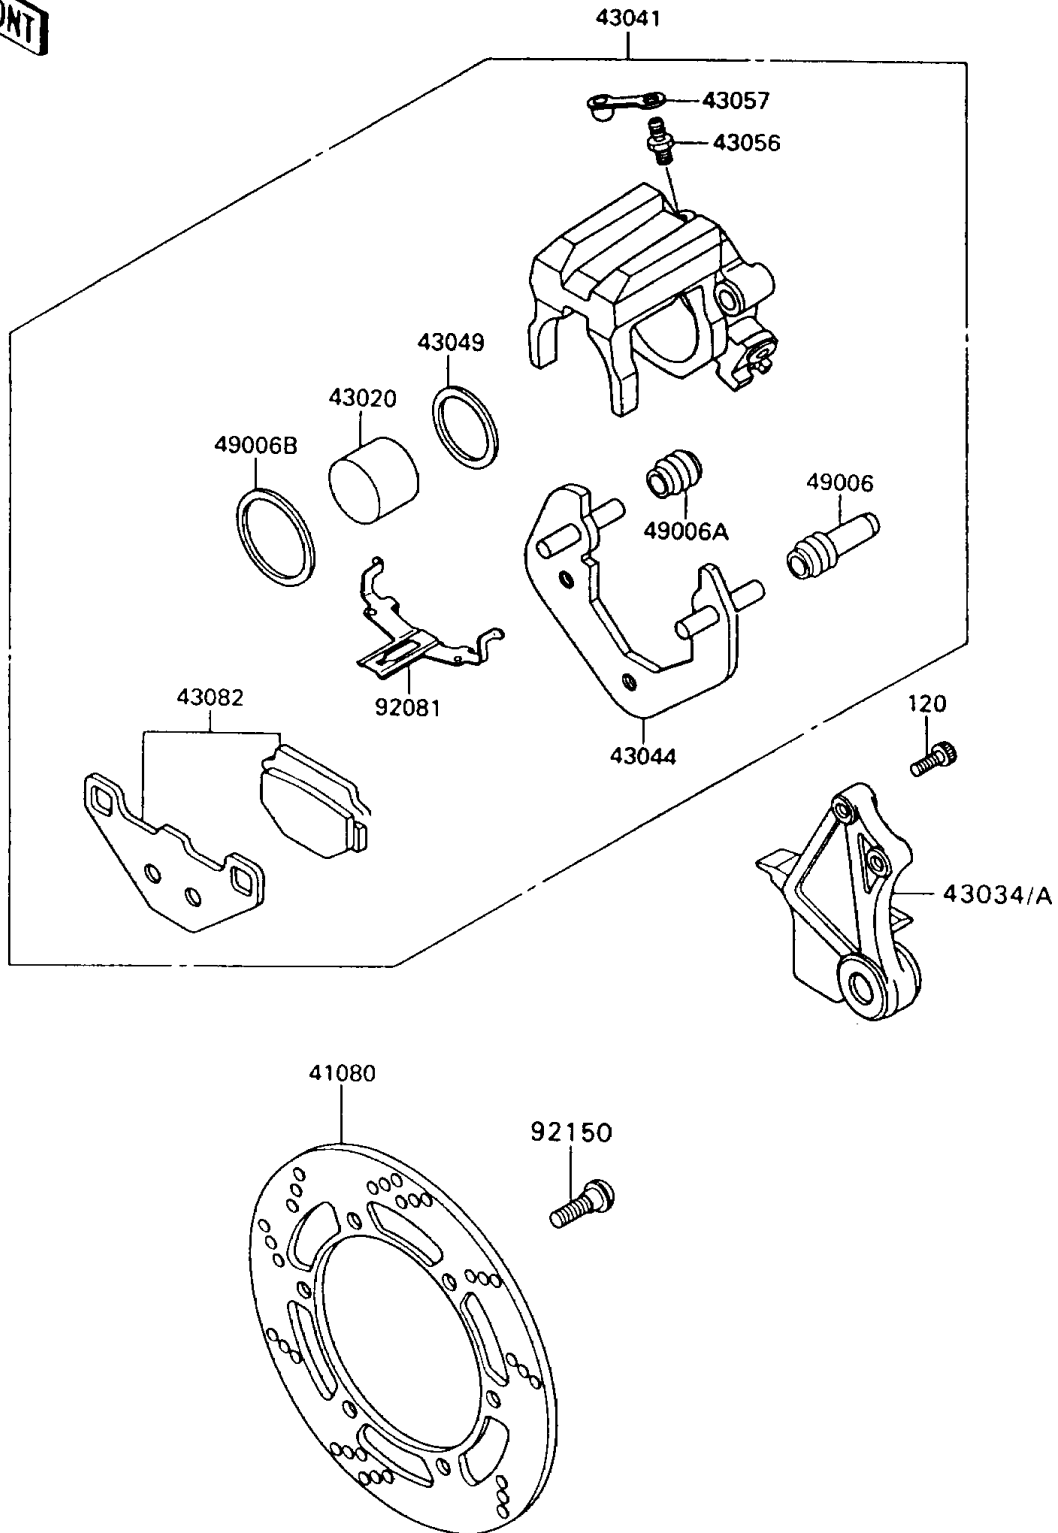

1992 KLR650

PARTS DIAGRAM

Rear Brake

F2294