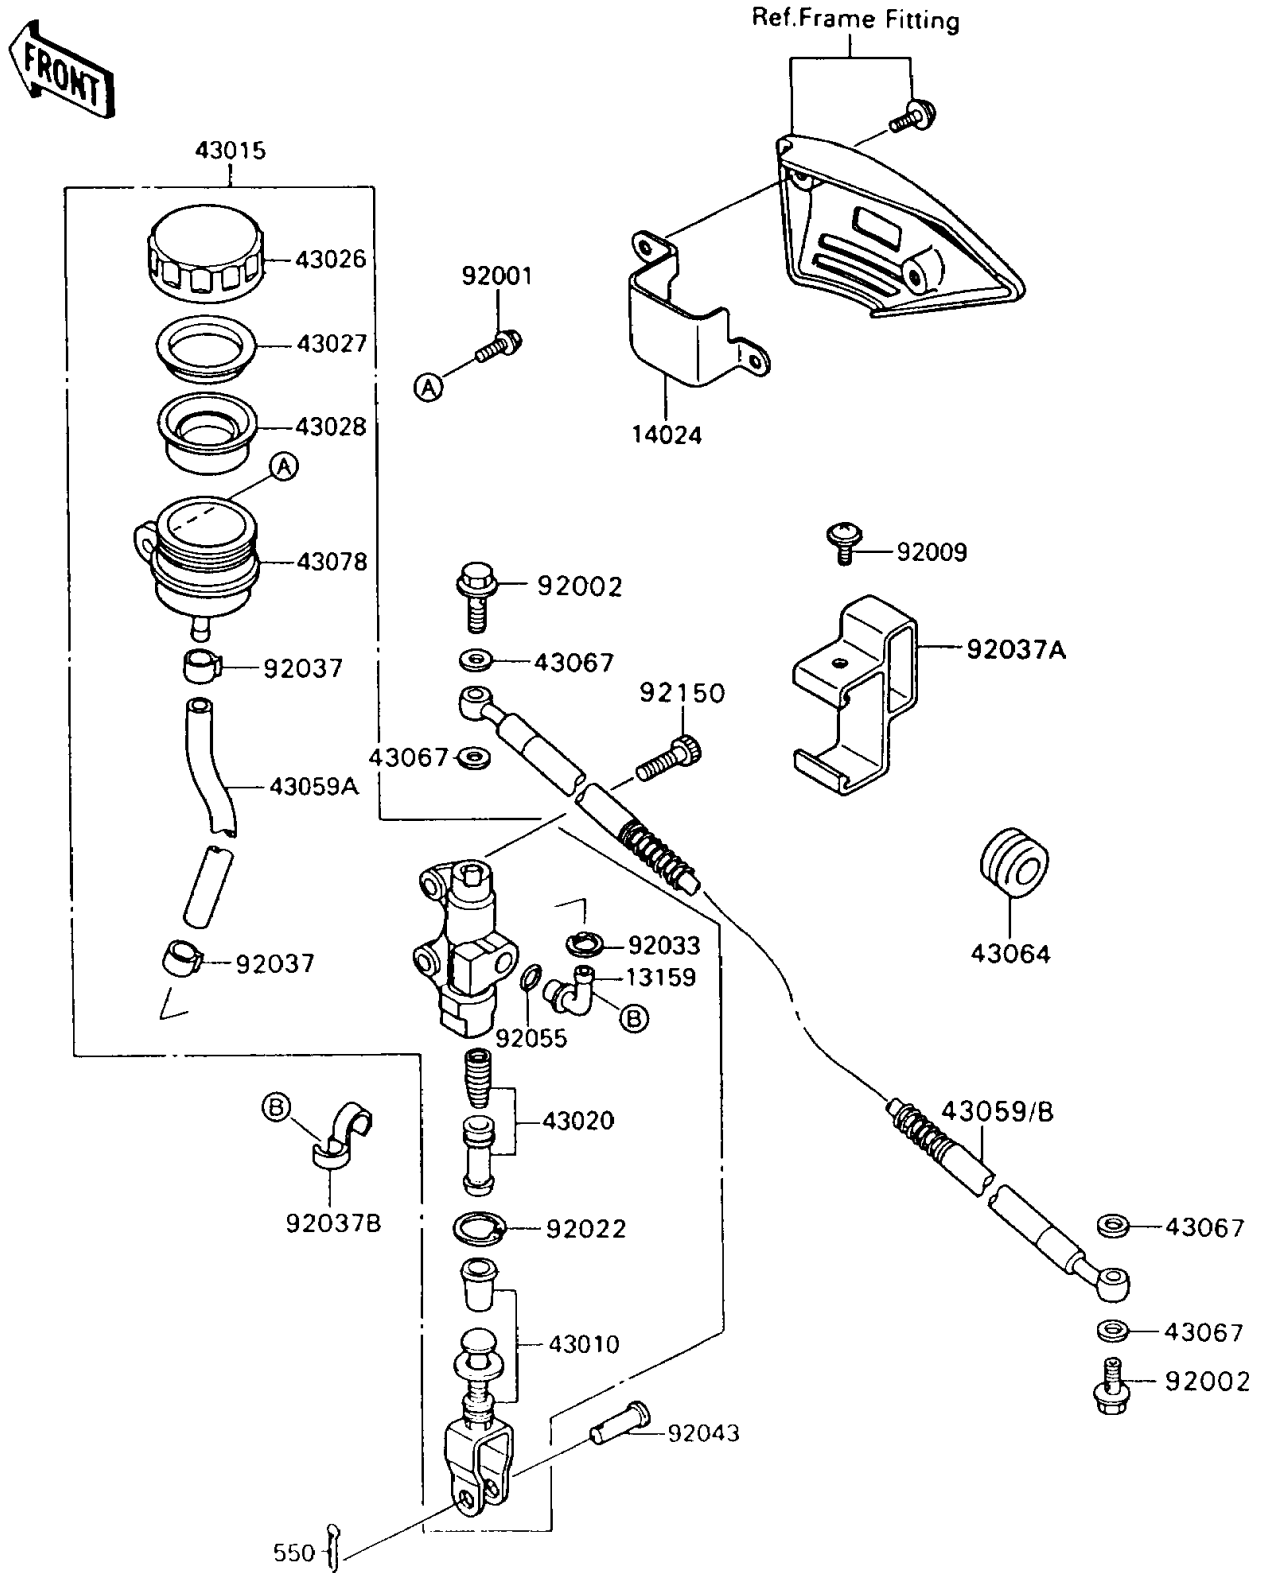

## PARTS DIAGRAM

### Rear Master Cylinder

F 2293

## PARTS LIST

### Rear Master Cylinder

ITEM NAME	PART NUMBER	QUANTITY
CONNECTOR (Ref # 13159)	13159-1056	1
COVER,RESERVOIR TANK (Ref # 14024)	14024-1531	1
ROD-ASSY-BRAKE (Ref # 43010)	43010-1062	1
CYLINDER-ASSY-MASTER,RR (Ref # 43015)	43015-1365	1
PISTON-COMP-BRAKE (Ref # 43020)	43020-1063	1
CAP-BRAKE (Ref # 43026)	43026-1064	1
PLATE-DIAPHRAGM (Ref # 43027)	43027-1053	1
DIAPHRAGM (Ref # 43028)	43028-1065	1
HOSE-BRAKE (Ref # 43059A)	43059-1408	1
HOSE-BRAKE,RR (Ref # 43059B)	43059-1801	1
GROMMET,HOSE CLAMP (Ref # 43064)	43064-007	1
WASHER,10.5X15X1.5 (Ref # 43067)	43067-001	4
RESERVOIR (Ref # 43078)	43078-1080	1
BOLT,W/P,6X16 (Ref # 92001)	92001-1860	1
BOLT,OIL,L=23 (Ref # 92002)	92002-1888	2
SCREW,6X10,WHITE (Ref # 92009)	92009-1286	1
WASHER,CIRCRIP (Ref # 92022)	92022-1601	1
RING-SNAP,20.5MM (Ref # 92033)	92033-1186	1
CLAMP (Ref # 92037)	92037-1710	2
CLAMP,HOSE (Ref # 92037A)	92037-1895	1
CLAMP,HOSE (Ref # 92037B)	92037-1914	1
PIN,8MM (Ref # 92043)	92043-1303	1
RING-O,MASTER CYLINDER (Ref # 92055)	92055-1251	1
BOLT,SOCKET,8X30 (Ref # 92150)	92150-1843	2
PIN-COTTER,2.0X15 (Ref # 550)	550D2015	1