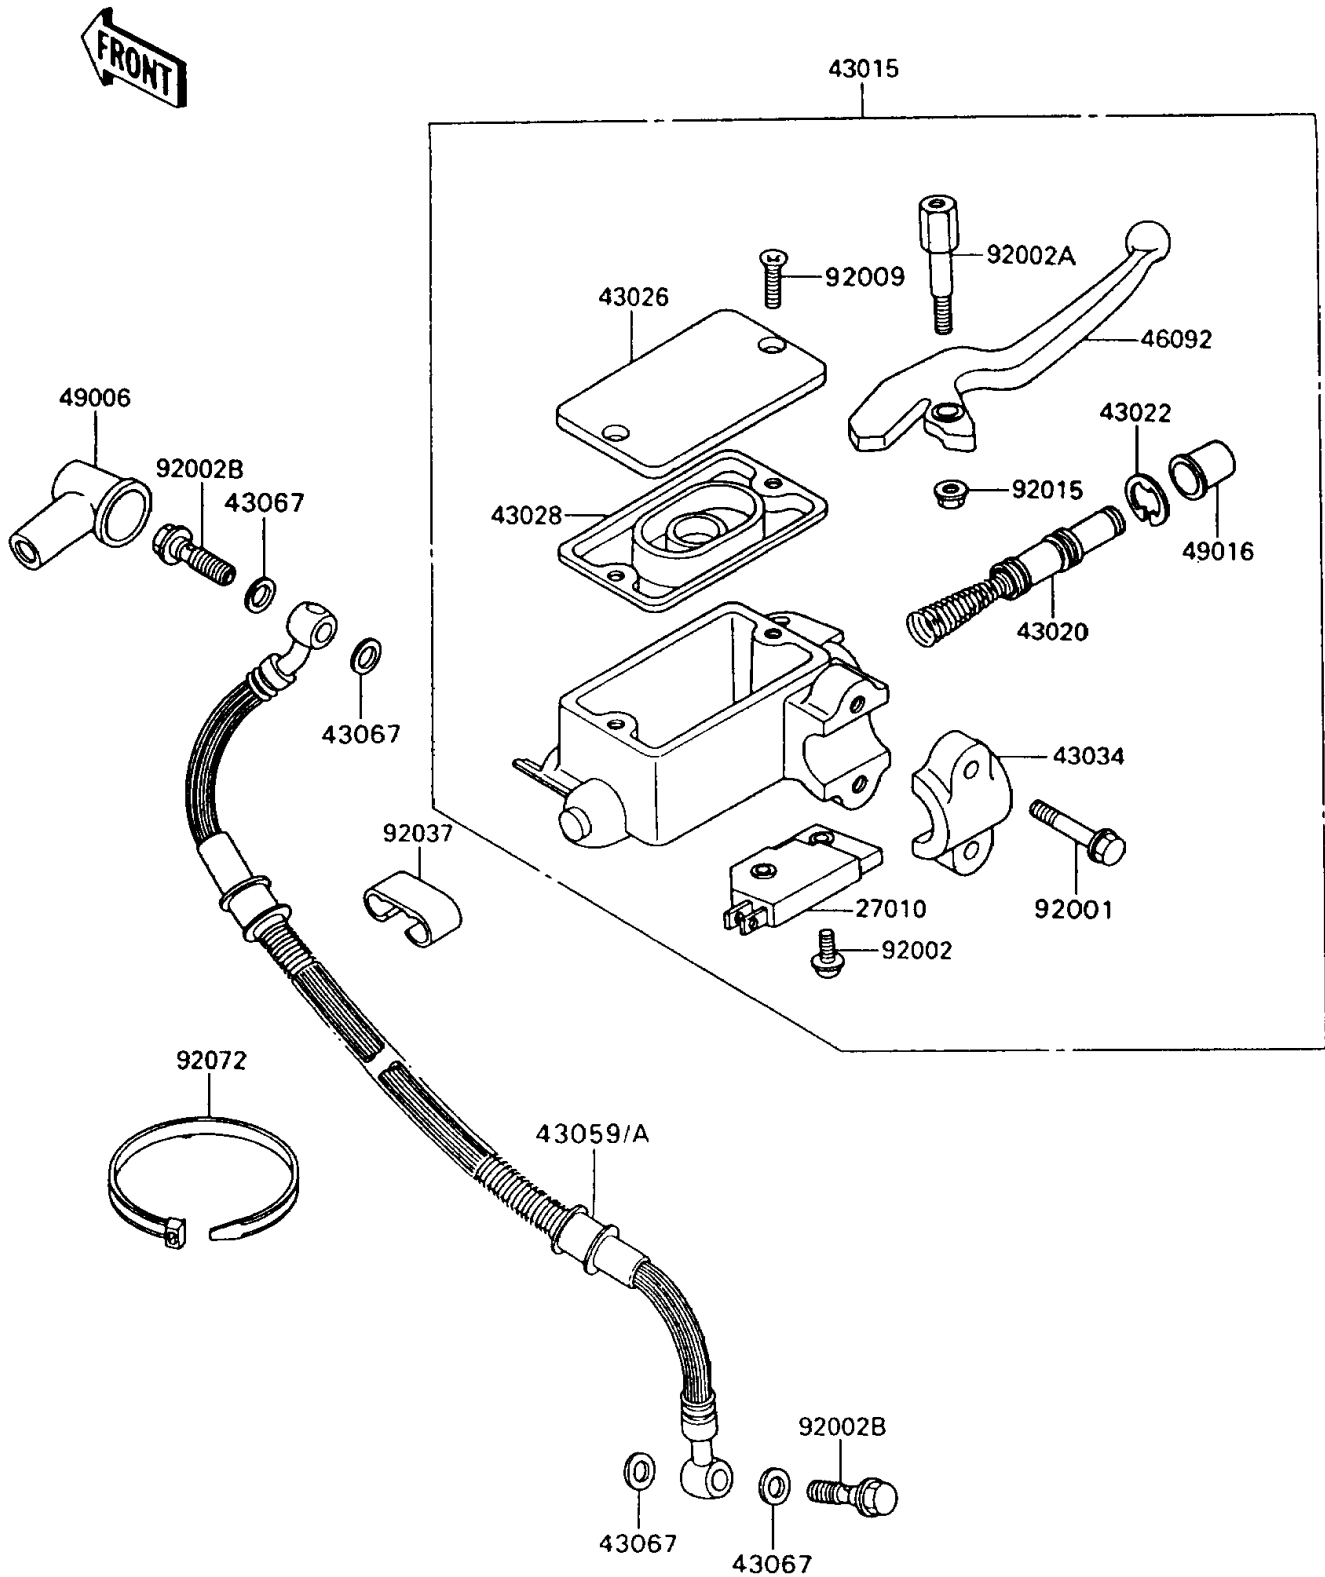

1992 KLR650

PARTS DIAGRAM

Front Master Cylinder

F2291

1992 KLR650

PARTS LIST

Front Master Cylinder

ITEM NAME	PART NUMBER	QUANTITY
SWITCH,BRAKE (Ref # 27010)	27010-1170	1
CYLINDER-ASSY-MASTER,FR (Ref # 43015)	43015-1475	1
PISTON-COMP-BRAKE (Ref # 43020)	43020-1031	1
STOPPER-BRAKE,PISTON (Ref # 43022)	43022-1010	1
CAP-BRAKE (Ref # 43026)	43026-1074	1
DIAPHRAGM (Ref # 43028)	43028-1061	1
HOLDER-BRAKE,MASTER CYLINDER (Ref # 43034)	43034-1016	1
HOSE-BRAKE,FR (Ref # 43059)	43059-1375	1
WASHER,10.5X15X1.5 (Ref # 43067)	43067-001	4
LEVER-GRIP,FRONT BRAKE (Ref # 46092)	46092-1135	1
BOOT,DUST (Ref # 49006)	49006-1040	1
COVER-SEAL,MASTER CYLINDER (Ref # 49016)	49016-1044	1
BOLT,6X25,BLACK (Ref # 92001)	92001-1729	2
BOLT,SCREW,4X12 (Ref # 92002)	92002-1323	1
BOLT,LEVER SET (Ref # 92002A)	92002-1879	1
BOLT,OIL,L=23 (Ref # 92002B)	92002-1888	2
SCREW,4MM (Ref # 92009)	92009-1458	2
NUT,FLANGED,6MM (Ref # 92015)	92015-1233	1
CLAMP,BRAKE HOSE (Ref # 92037)	92037-1529	2
BAND,L=365 (Ref # 92072)	92072-1197	1