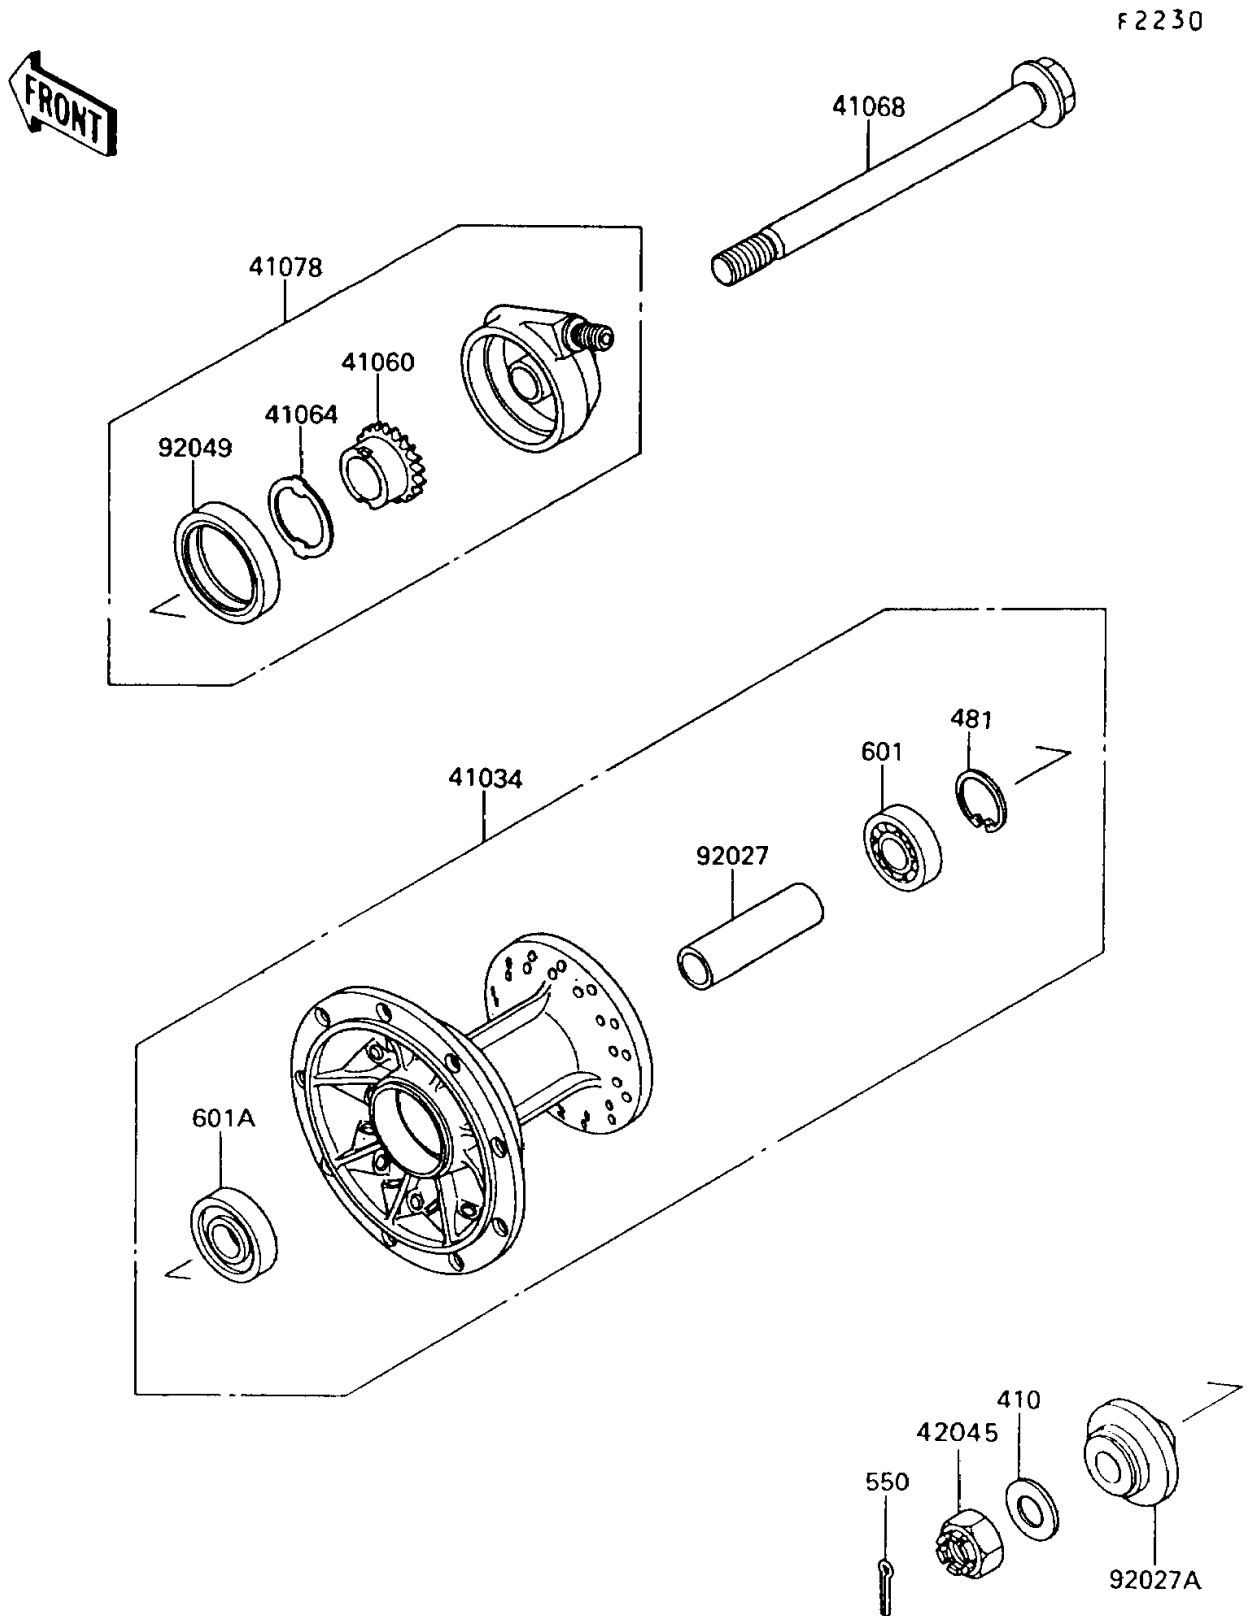

1992 KLR650

PARTS DIAGRAM

Front Hub

1992 KLR650

PARTS LIST

Front Hub

ITEM NAME

PART NUMBER

QUANTITY
