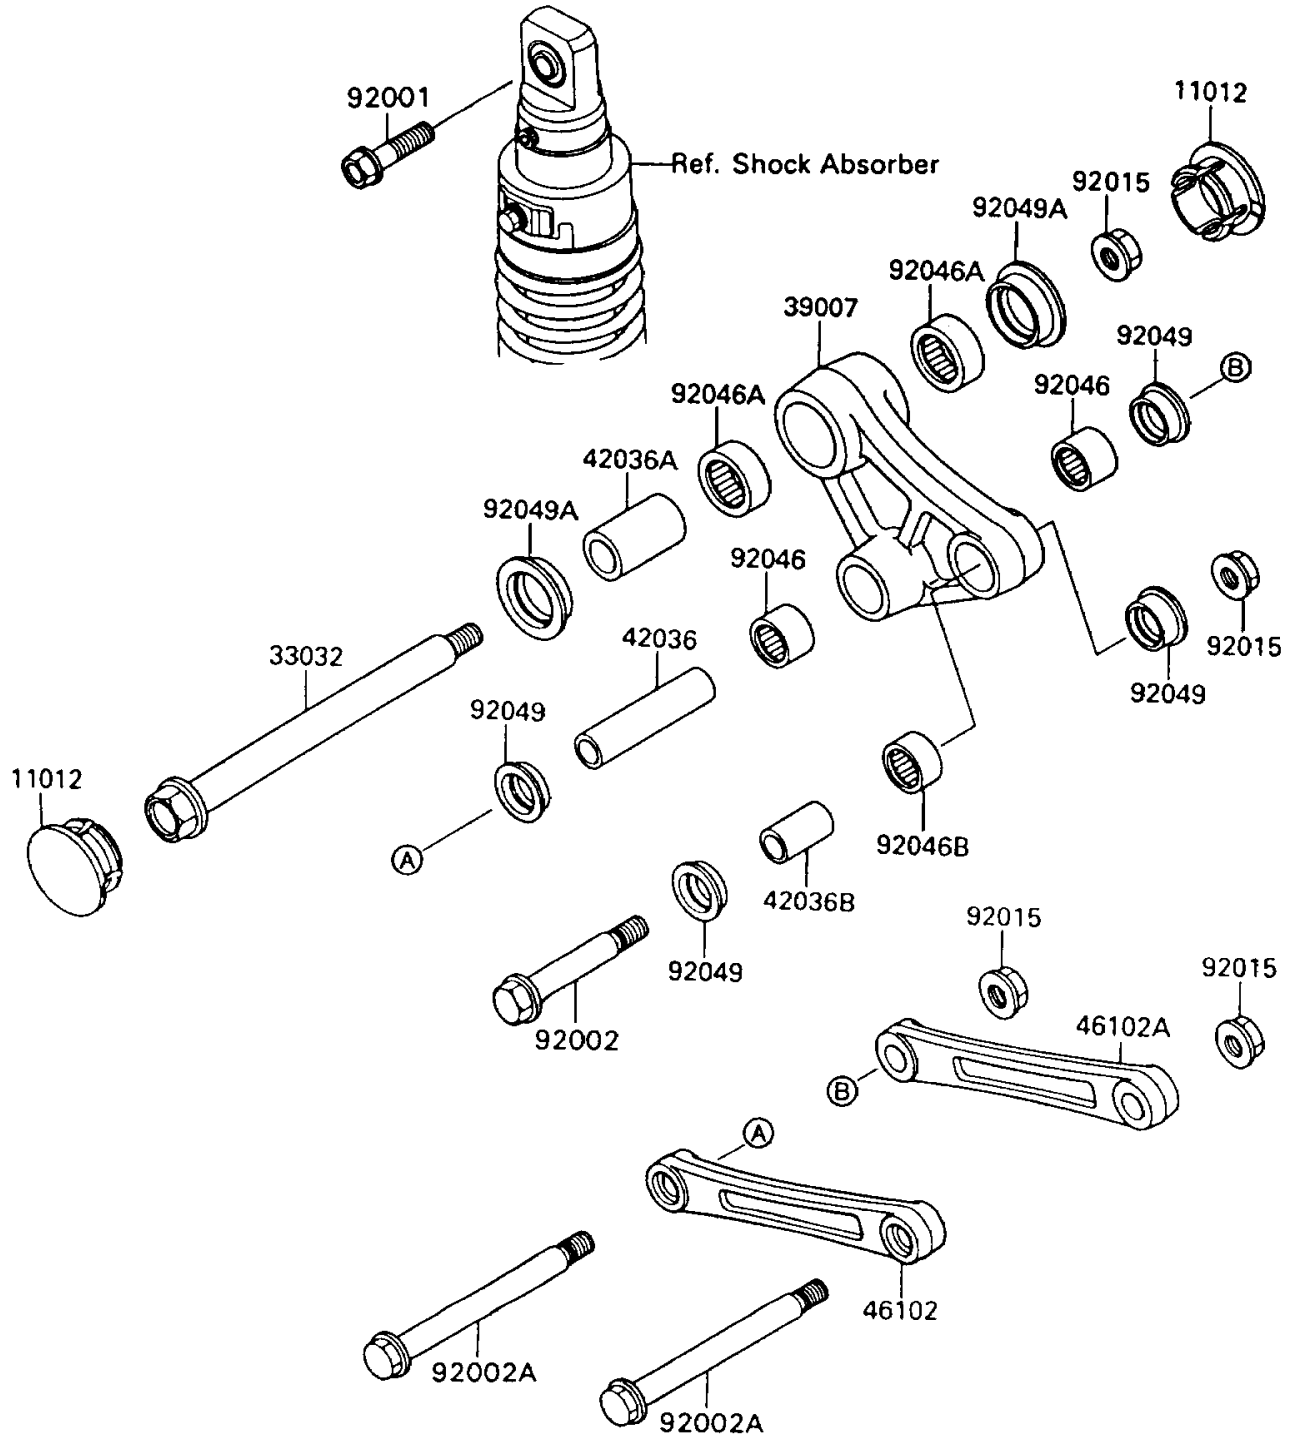

1995 KLR650

PARTS DIAGRAM

Rear Suspension

F2150