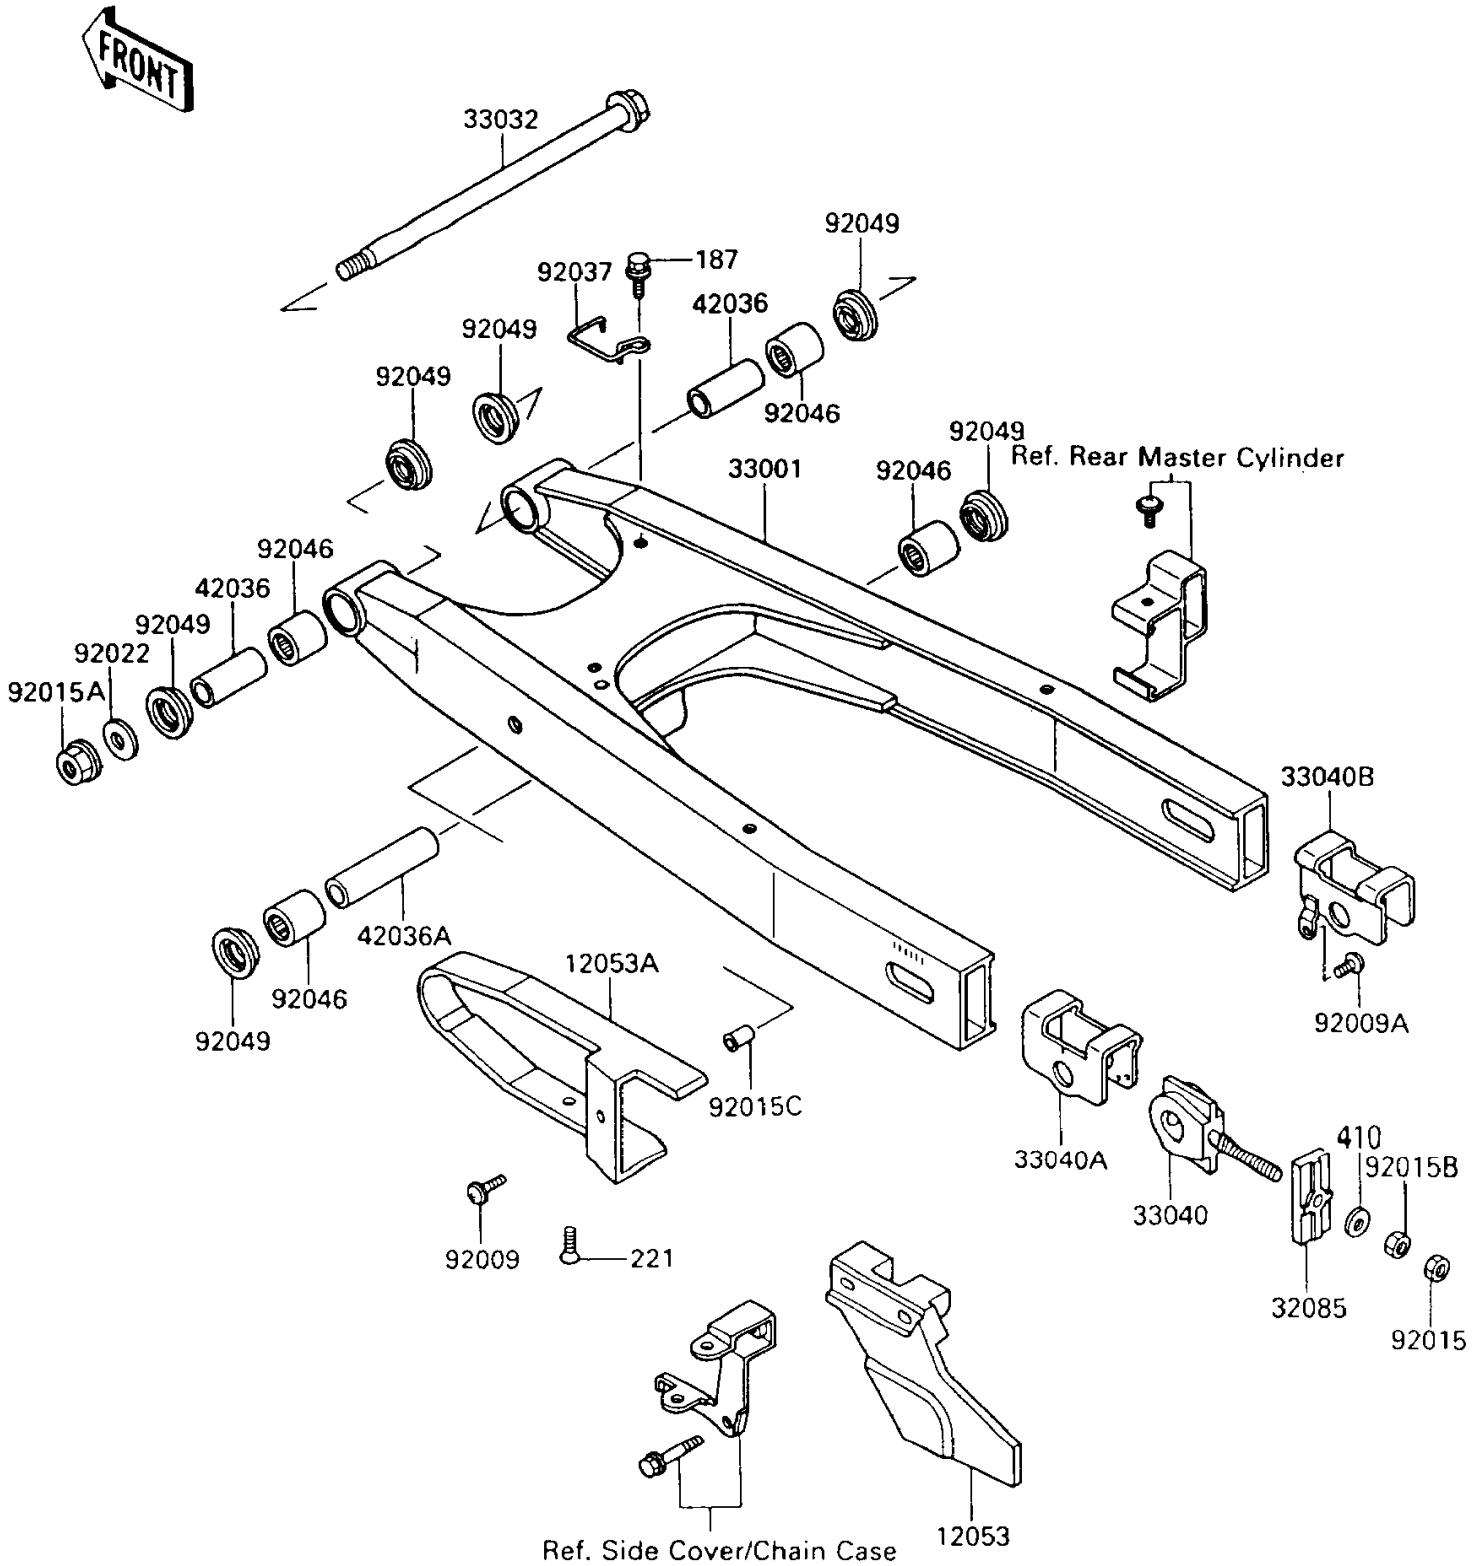

1995 KLR650

PARTS DIAGRAM

Swingarm

F2141

1995 KLR650

PARTS LIST

Swingarm

ITEM NAME

PART NUMBER

QUANTITY
