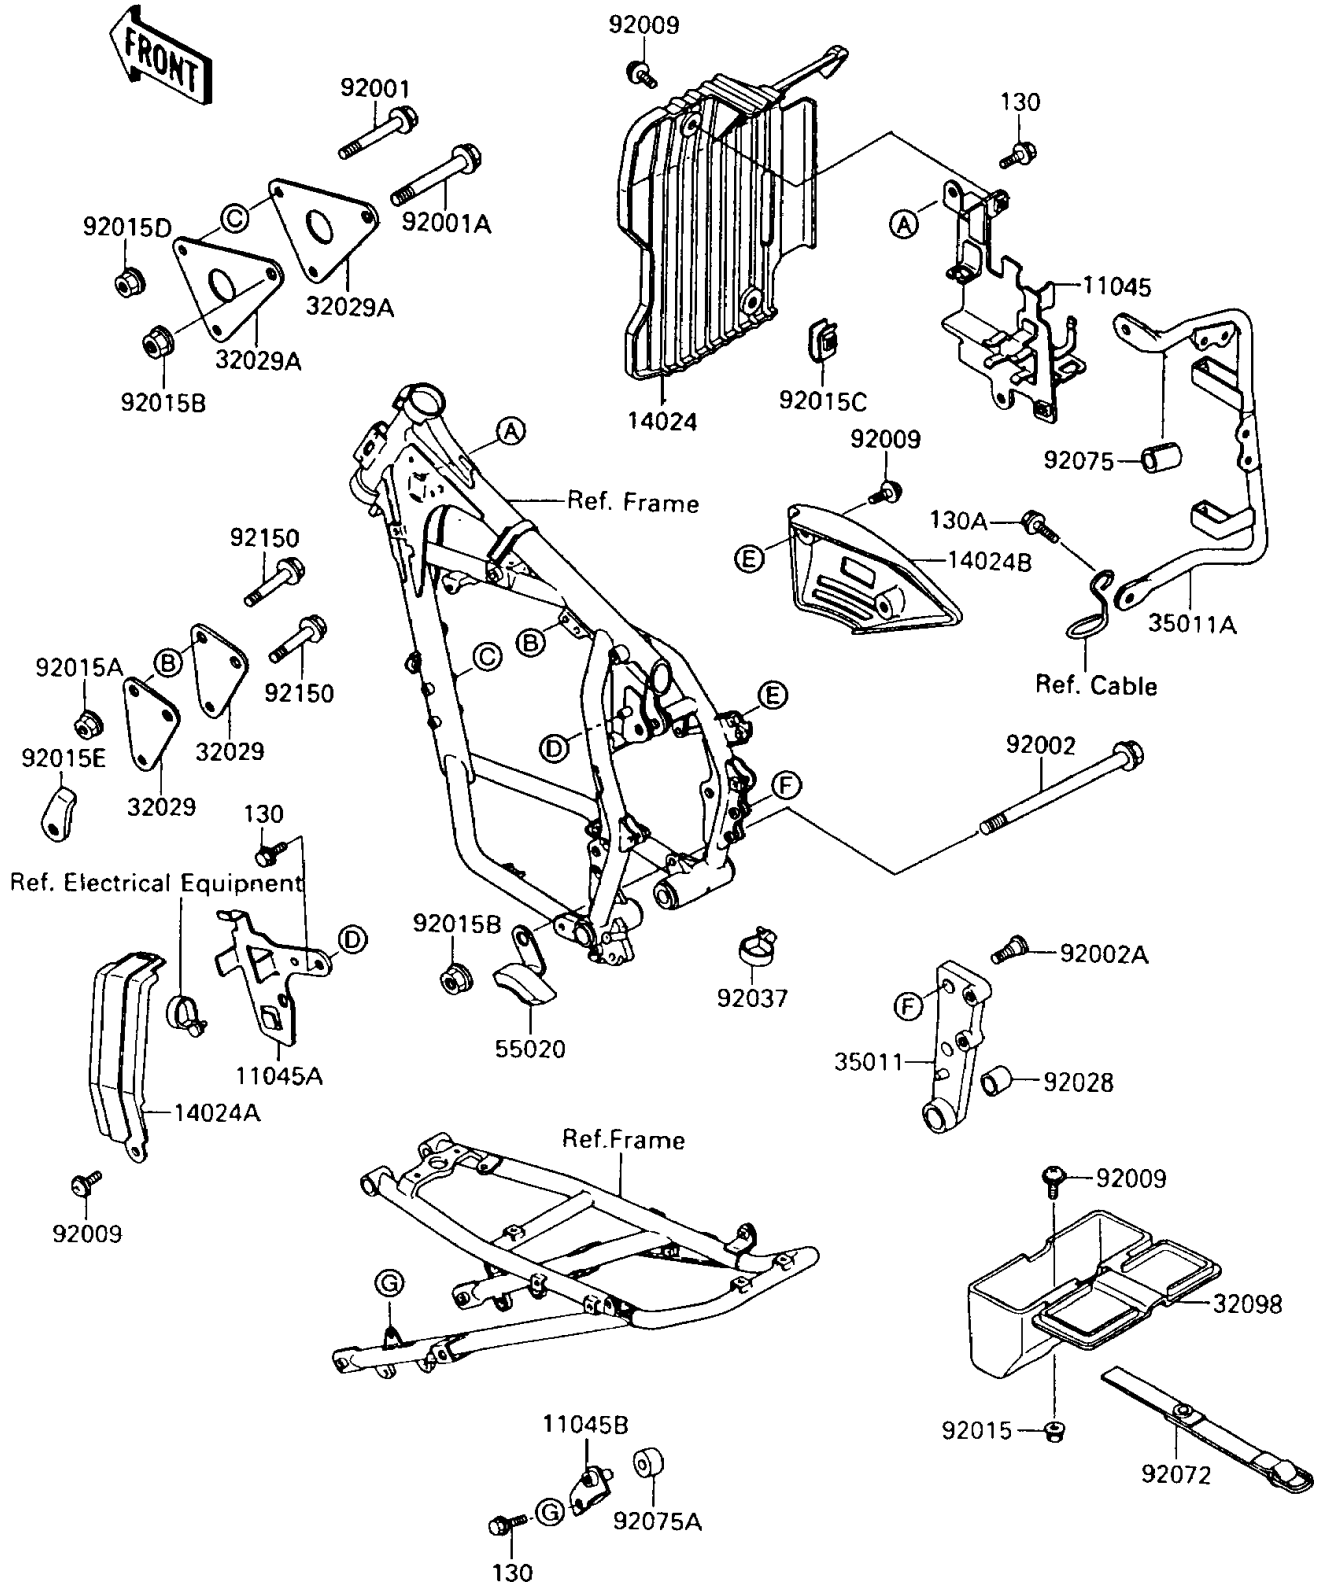

1992 KLR650

PARTS DIAGRAM

Frame Fittings

F2131

1992 KLR650

PARTS LIST

Frame Fittings

Kawasaki

Let the Good Times Roll®

ITEM NAME

PART NUMBER

QUANTITY
