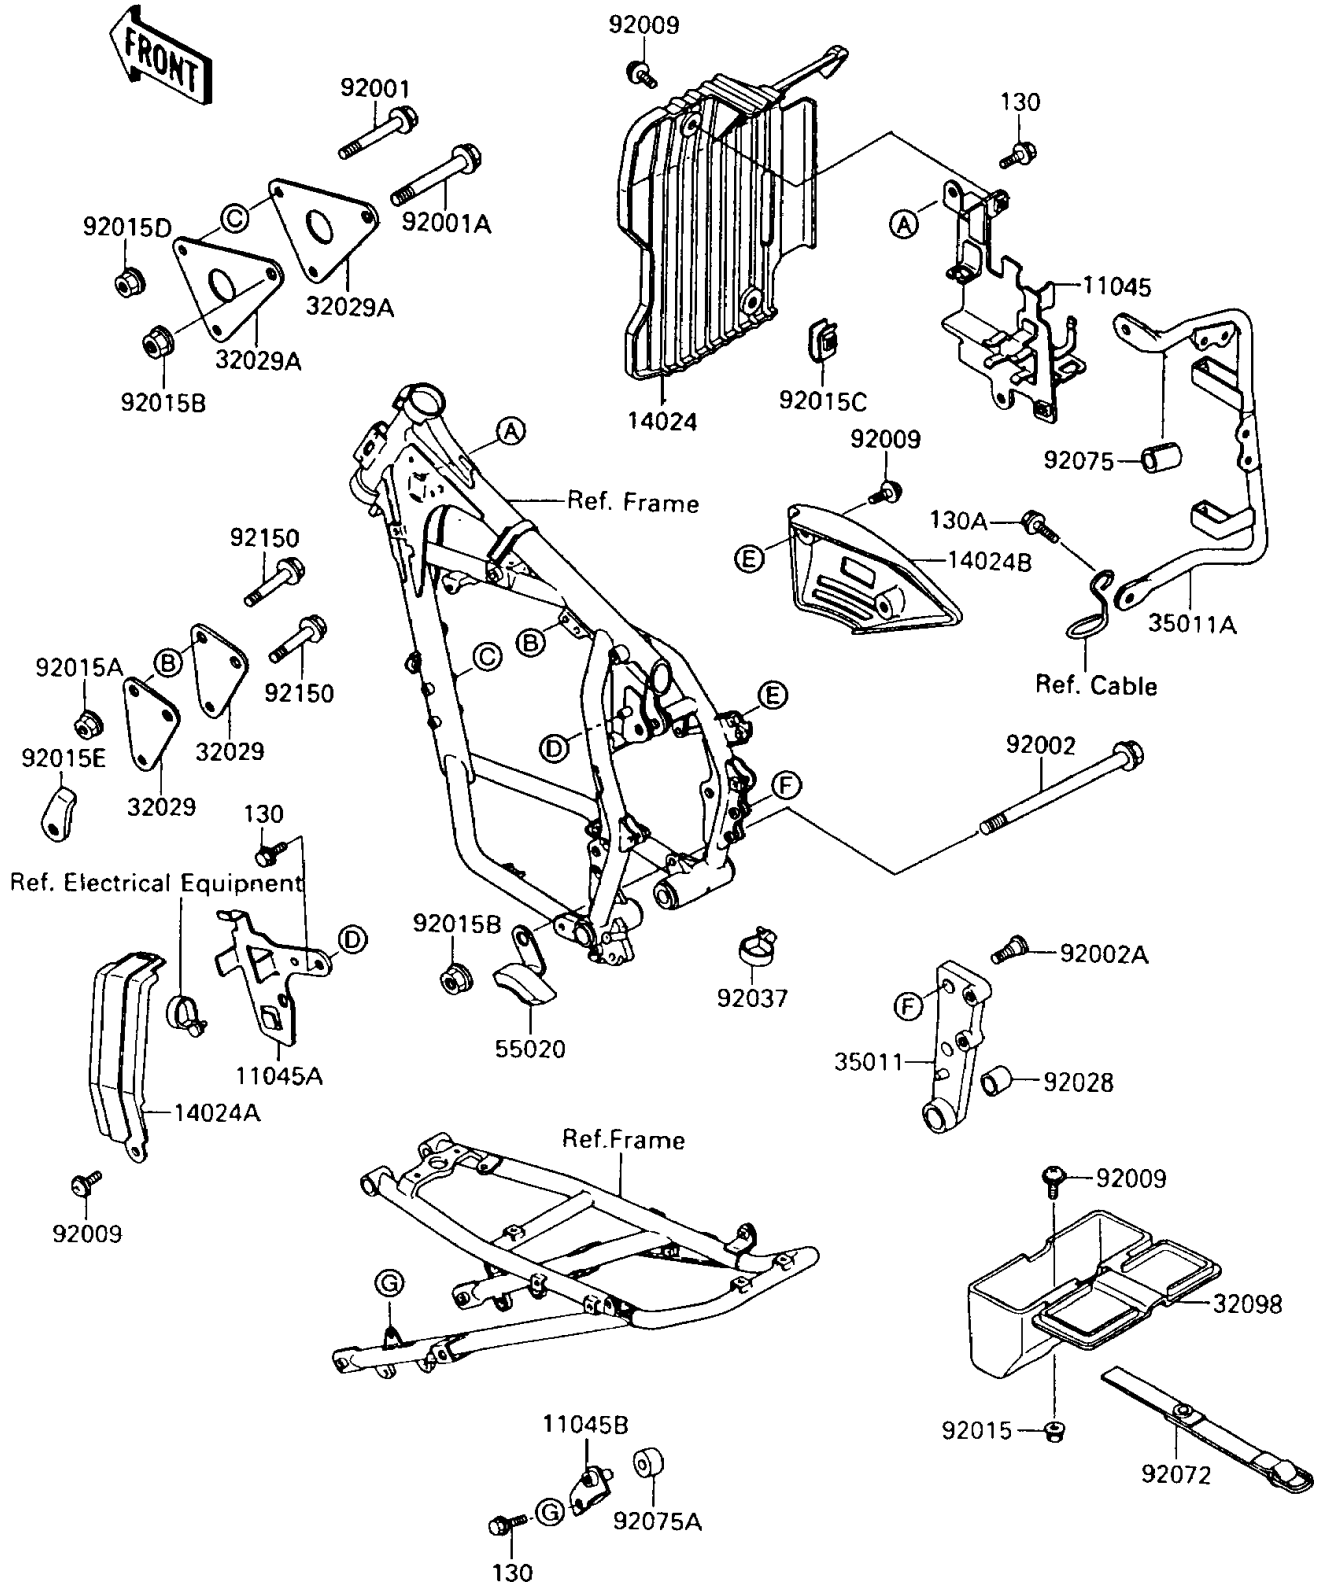

1994 KLR650

PARTS DIAGRAM

Frame Fittings

F2131

1994 KLR650

PARTS LIST

Frame Fittings

ITEM NAME

PART NUMBER

QUANTITY
