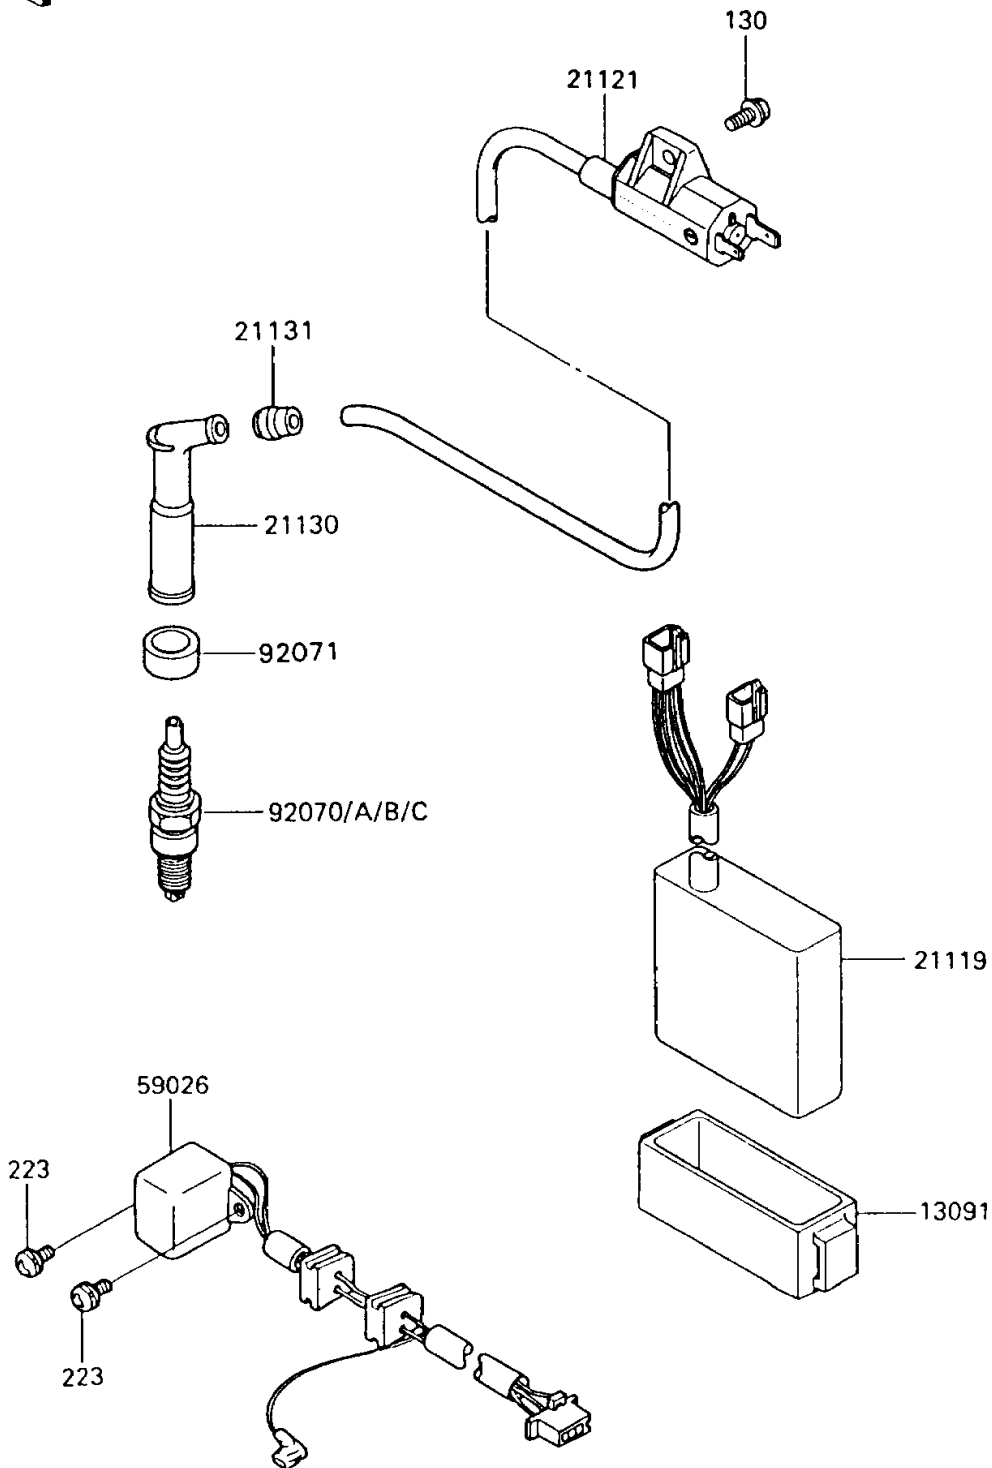

1992 KLR650

PARTS DIAGRAM

Ignition System

E1830

1992 KLR650

PARTS LIST

Ignition System

ITEM NAME

PART NUMBER

QUANTITY
