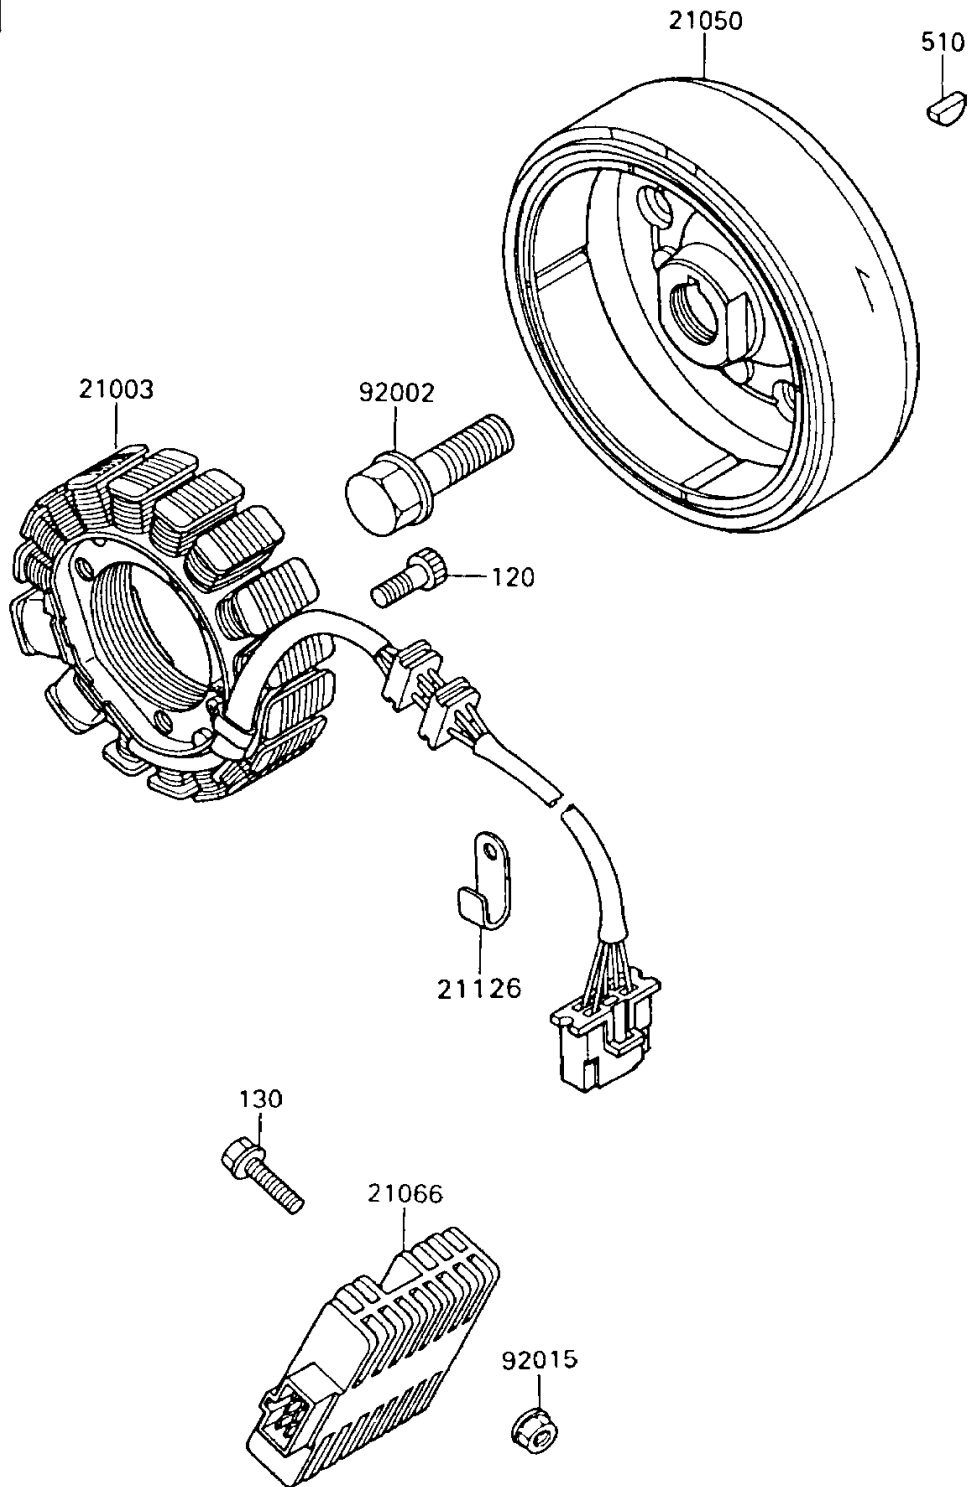

1993 KLR650

PARTS DIAGRAM

Generator

E1810

1993 KLR650

PARTS LIST

Generator

Kawasaki

Let the Good Times Roll®

ITEM NAME

PART NUMBER

QUANTITY
