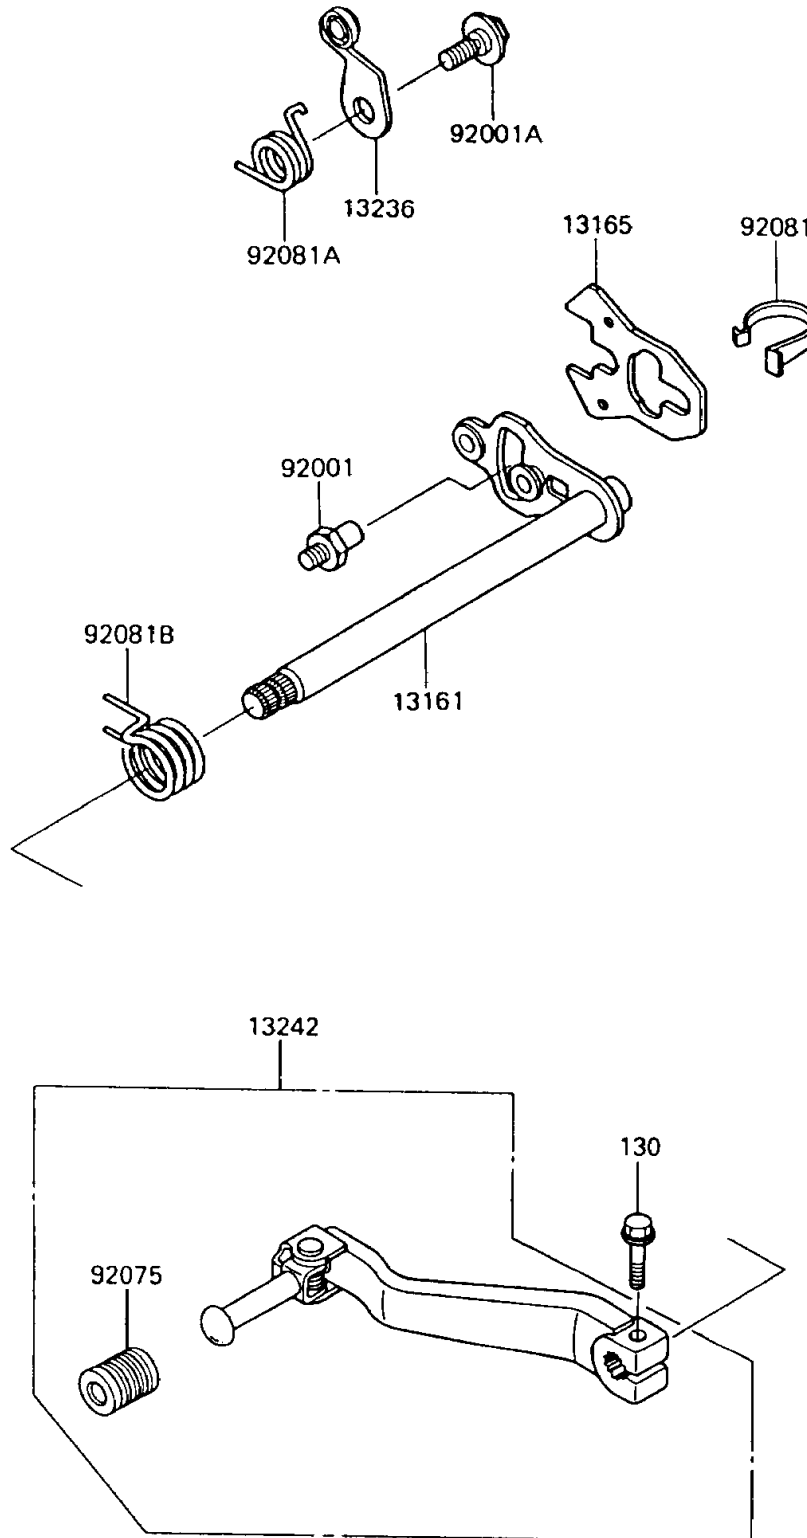

1992 KLR650

PARTS DIAGRAM

Gear Change Mechanism

E1370

1992 KLR650

PARTS LIST

Gear Change Mechanism

ITEM NAME

PART NUMBER

QUANTITY
