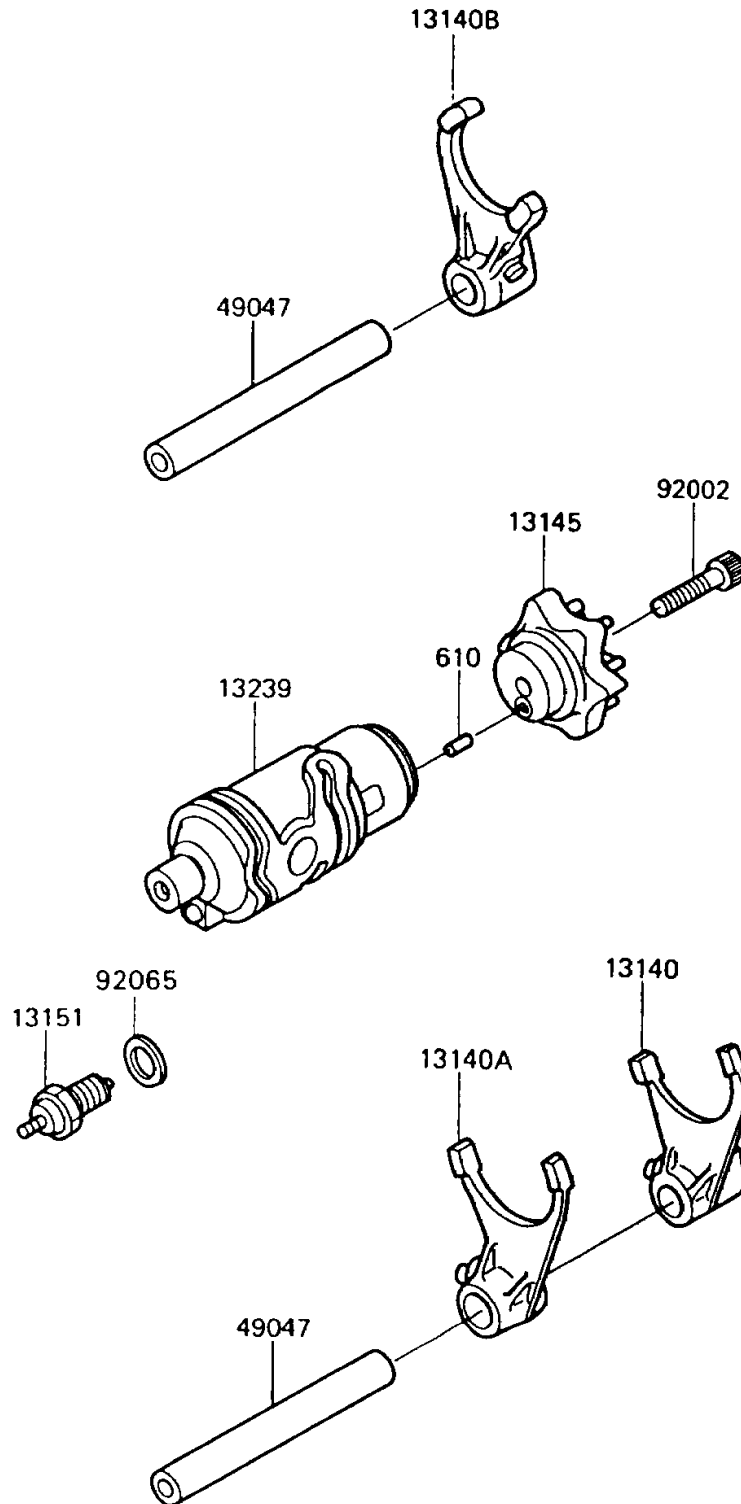

1992 KLR650

PARTS DIAGRAM

Gear Change Drum/Shift Fork(s)

E1362

1992 KLR650

PARTS LIST

Gear Change Drum/Shift Fork(s)

ITEM NAME

PART NUMBER

QUANTITY
