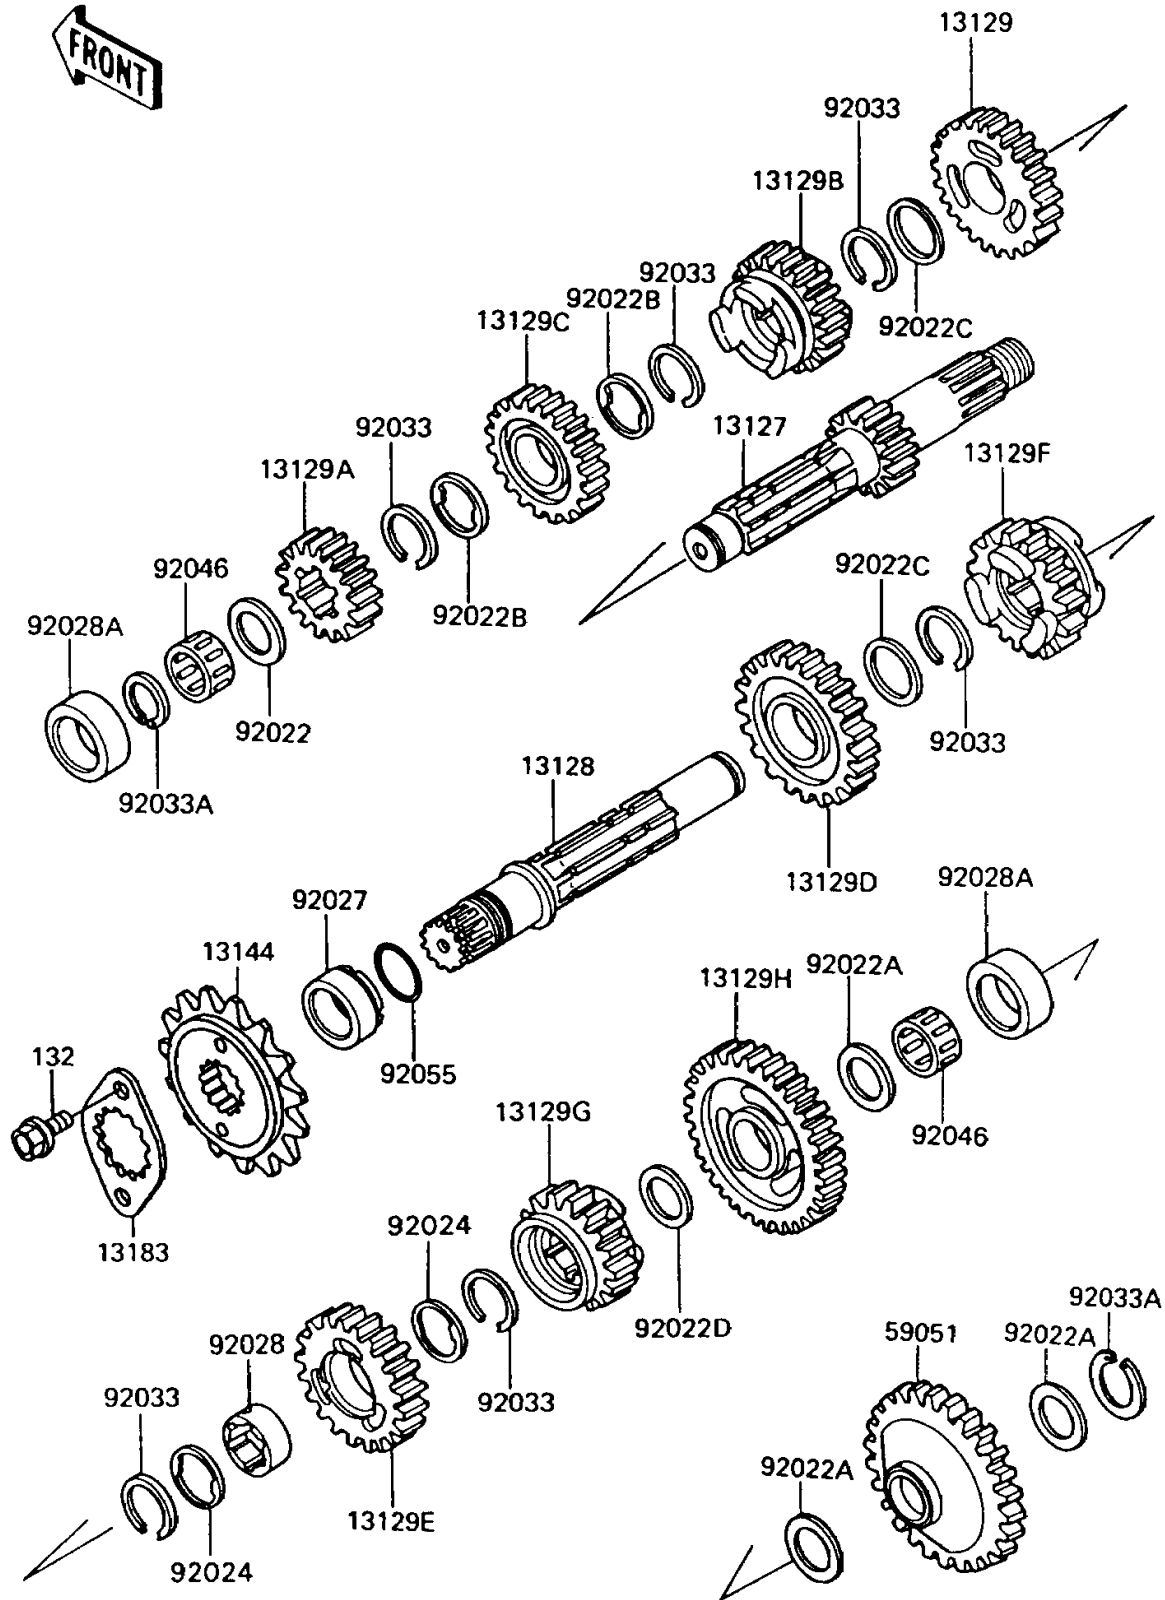

1992 KLR650

PARTS DIAGRAM

Transmission

E1361

1992 KLR650

PARTS LIST

Transmission

Kawasaki

Let the Good Times Roll®

ITEM NAME

PART NUMBER

QUANTITY
