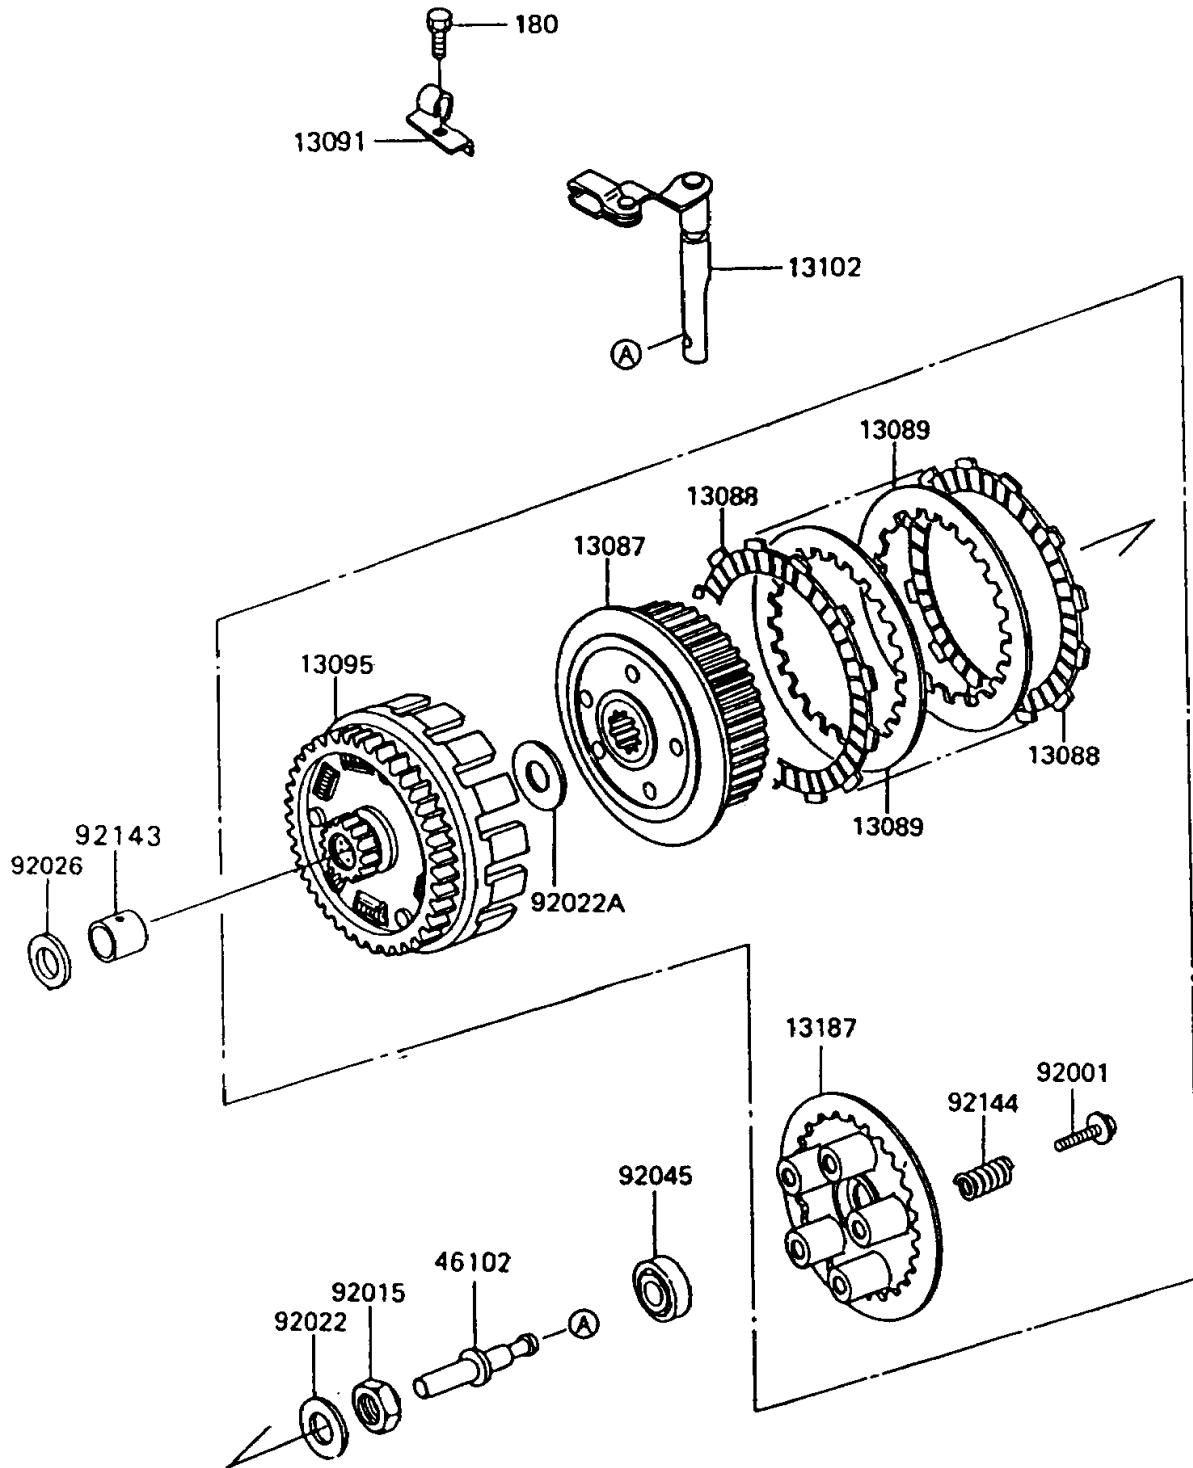

1992 KLR650

PARTS DIAGRAM

Clutch

E1350

1992 KLR650

PARTS LIST

Clutch

ITEM NAME

PART NUMBER

QUANTITY
