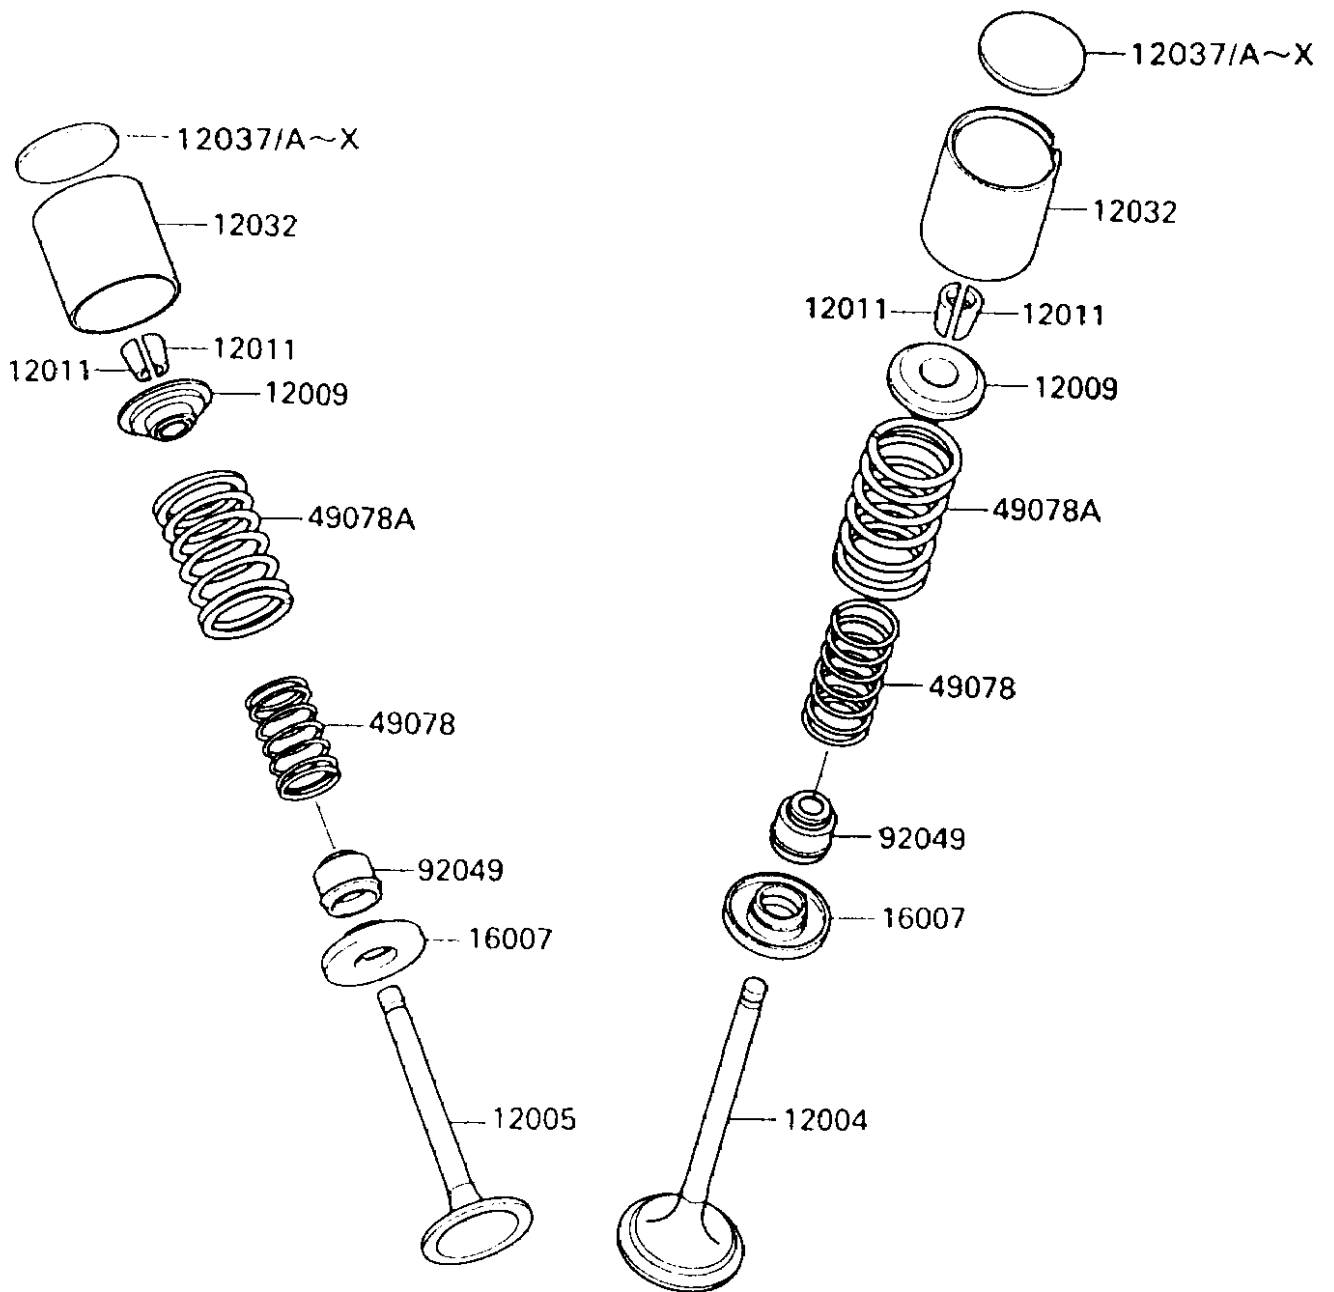

1992 KLR650

PARTS DIAGRAM

Valve(s)

E1210

1992 KLR650

PARTS LIST

Valve(s)

ITEM NAME

PART NUMBER

QUANTITY
