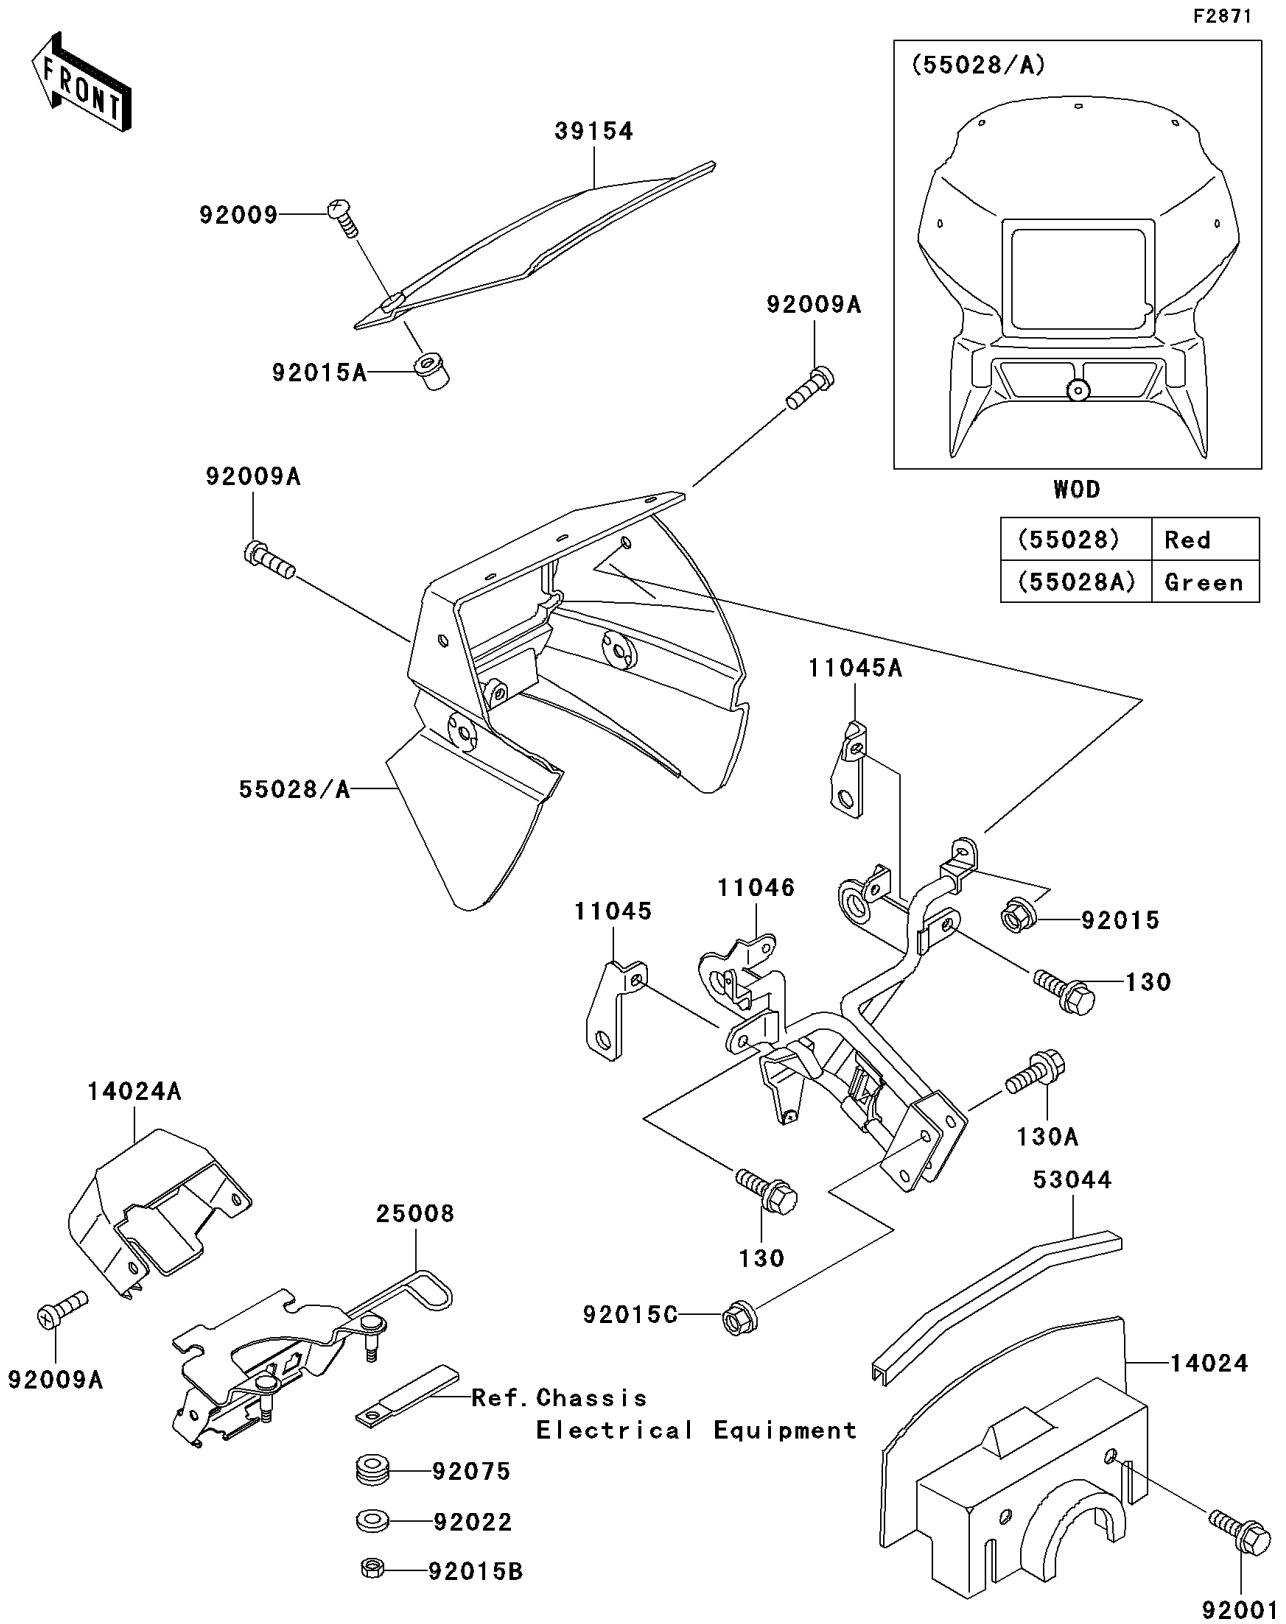

2005 KLR650

PARTS DIAGRAM

Cowling

2005 KLR650

PARTS LIST

Cowling

ITEM NAME	PART NUMBER	QUANTITY
BOLT-FLANGED,6X12 (Ref # 130)	130C0612	2
BOLT-FLANGED,8X25 (Ref # 130A)	130G0825	2
BRACKET,SIGNAL LAMP,LH (Ref # 11045)	11045-1798	1
BRACKET,SIGNAL LAMP,RH (Ref # 11045A)	11045-1799	1
BRACKET,COWLING (Ref # 11046)	11046-1036	1
COVER,COWLING,INNER (Ref # 14024)	14024-1366	1
COVER,HARNESS COUPLER (Ref # 14024A)	14024-1471	1
BRACKET-METER (Ref # 25008)	25008-1137	1
WINDSHIELD (Ref # 39154)	39154-1065	1
TRIM,COWLING COVER (Ref # 53044)	53044-1106	1
COWLING,UPP,A.RED (Ref # 55028)	55028-1164-260	1
BOLT,6X14,BLACK (Ref # 92001)	92001-1847	2
SCREW,5X14 (Ref # 92009)	92009-1653	3
SCREW,6X14 (Ref # 92009A)	92009-1662	5
NUT,FLANGED,6MM (Ref # 92015)	92015-1193	2
NUT,5MM,COWLING (Ref # 92015A)	92015-1343	3
NUT,6MM (Ref # 92015B)	92015-1391	2
NUT,FLANGED,8MM (Ref # 92015C)	92015-1406	2
WASHER,6.5X20X1.6 (Ref # 92022)	92022-1557	2
DAMPER (Ref # 92075)	92075-024	2