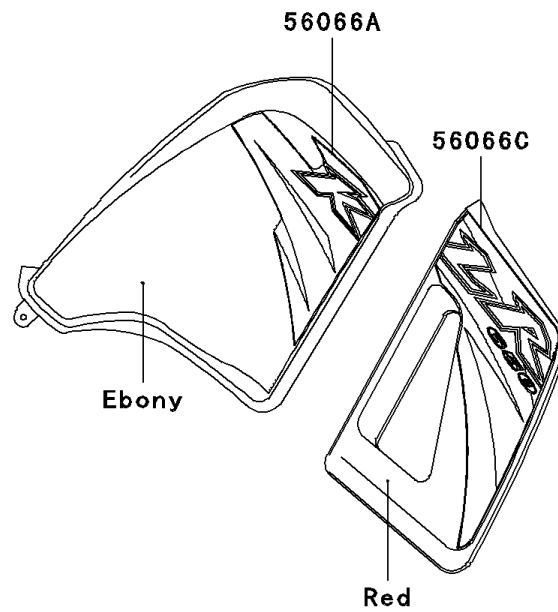

# 2005 KLR650

## PARTS DIAGRAM

### Decals(Red)(A19)

F2861D

## PARTS LIST

Decals(Red)(A19)

**Kawasaki**

Let the Good Times Roll®

**ITEM NAME**

**PART NUMBER**

**QUANTITY**

---