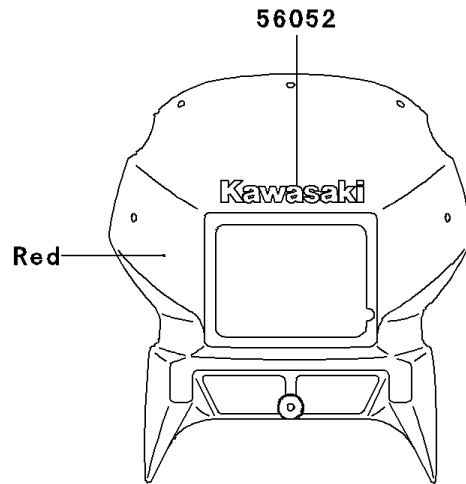

# 2005 KLR650

## PARTS DIAGRAM

### Decals(Red)(A19)

F2861D

## PARTS LIST

Decals(Red)(A19)

**Kawasaki**

Let the Good Times Roll®

**ITEM NAME**

**PART NUMBER**

**QUANTITY**

---