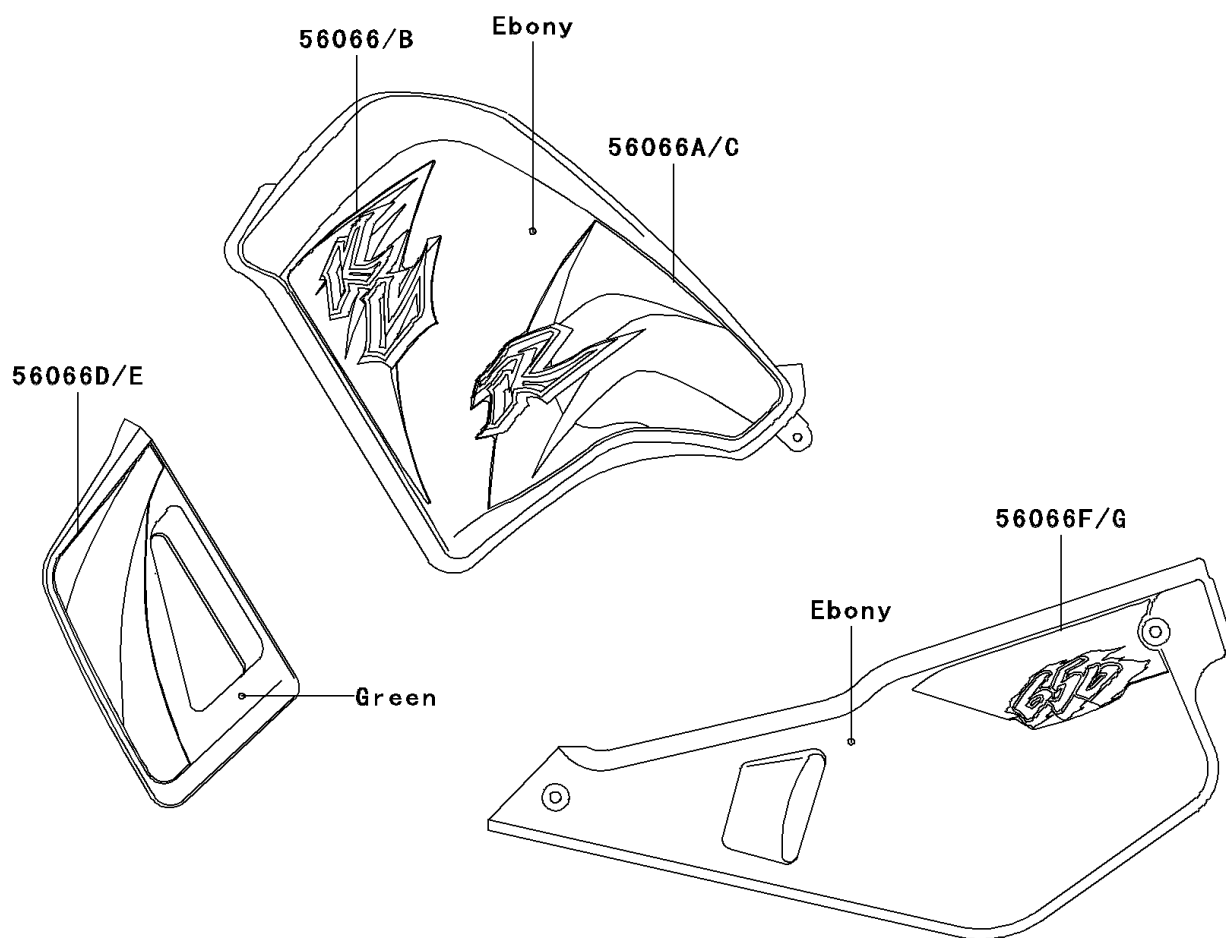

# 2003 KLR650

## PARTS DIAGRAM

### Decals(Green)(A17)

**Kawasaki**

Let the Good Times Roll®

F2861B

## PARTS LIST

Decals(Green)(A17)

**Kawasaki**

Let the Good Times Roll®

**ITEM NAME**

**PART NUMBER**

**QUANTITY**

---