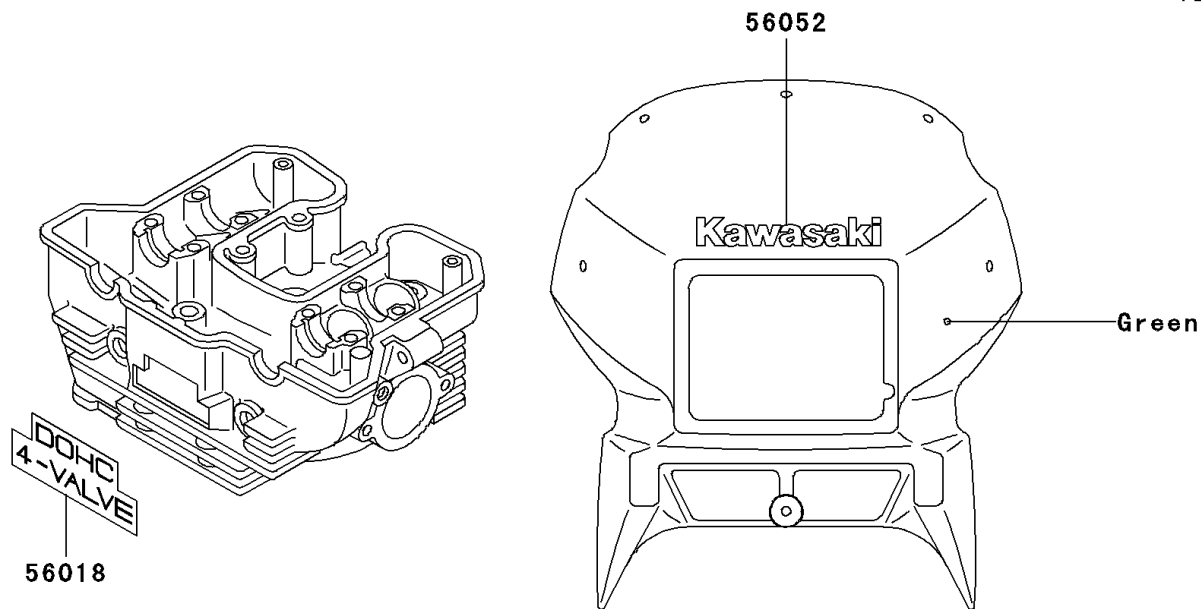

# 2003 KLR650

## PARTS DIAGRAM

### Decals(Green)(A17)

**Kawasaki**

Let the Good Times Roll®

F2861B

## PARTS LIST

Decals(Green)(A17)

**Kawasaki**

Let the Good Times Roll®

**ITEM NAME**

**PART NUMBER**

**QUANTITY**

---