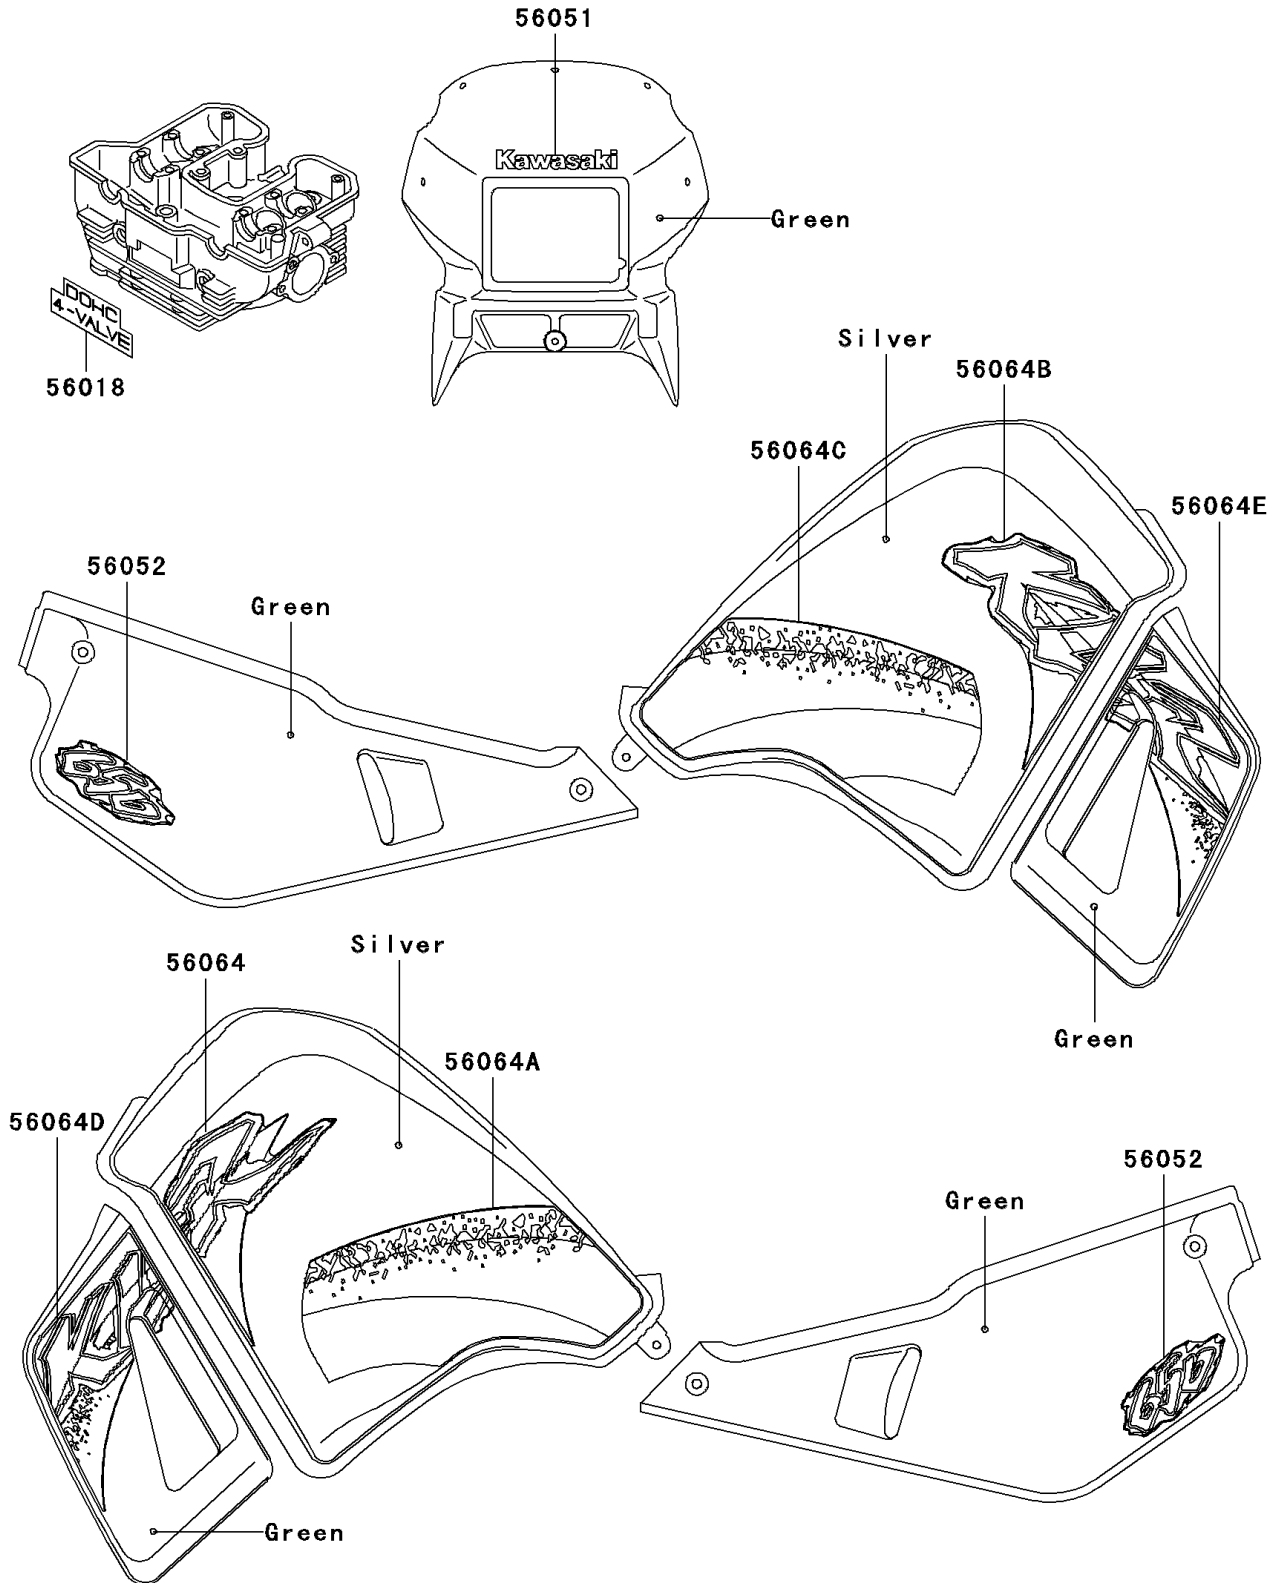

2001 KLR650

PARTS DIAGRAM

Decals(Green)(A15)

F2861

2001 KLR650

PARTS LIST

Decals(Green)(A15)

ITEM NAME

PART NUMBER

QUANTITY
