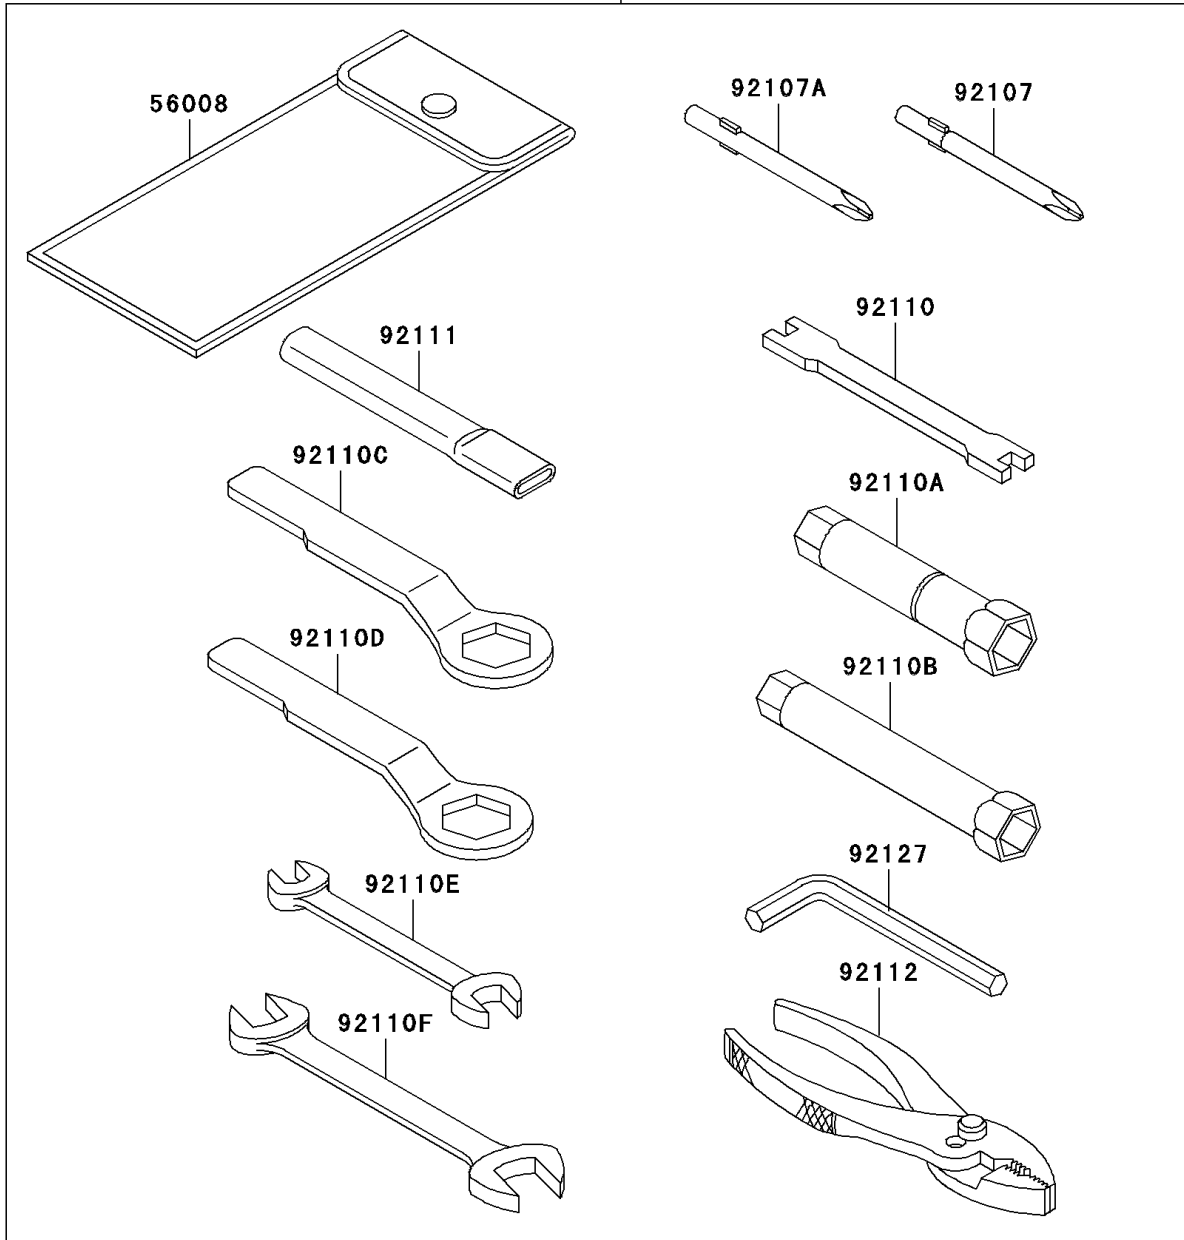

2005 KLR650

PARTS DIAGRAM

Owner's Tools

56007

F2810

2005 KLR650

PARTS LIST

Owner's Tools

Kawasaki

Let the Good Times Roll®

ITEM NAME

PART NUMBER

QUANTITY
