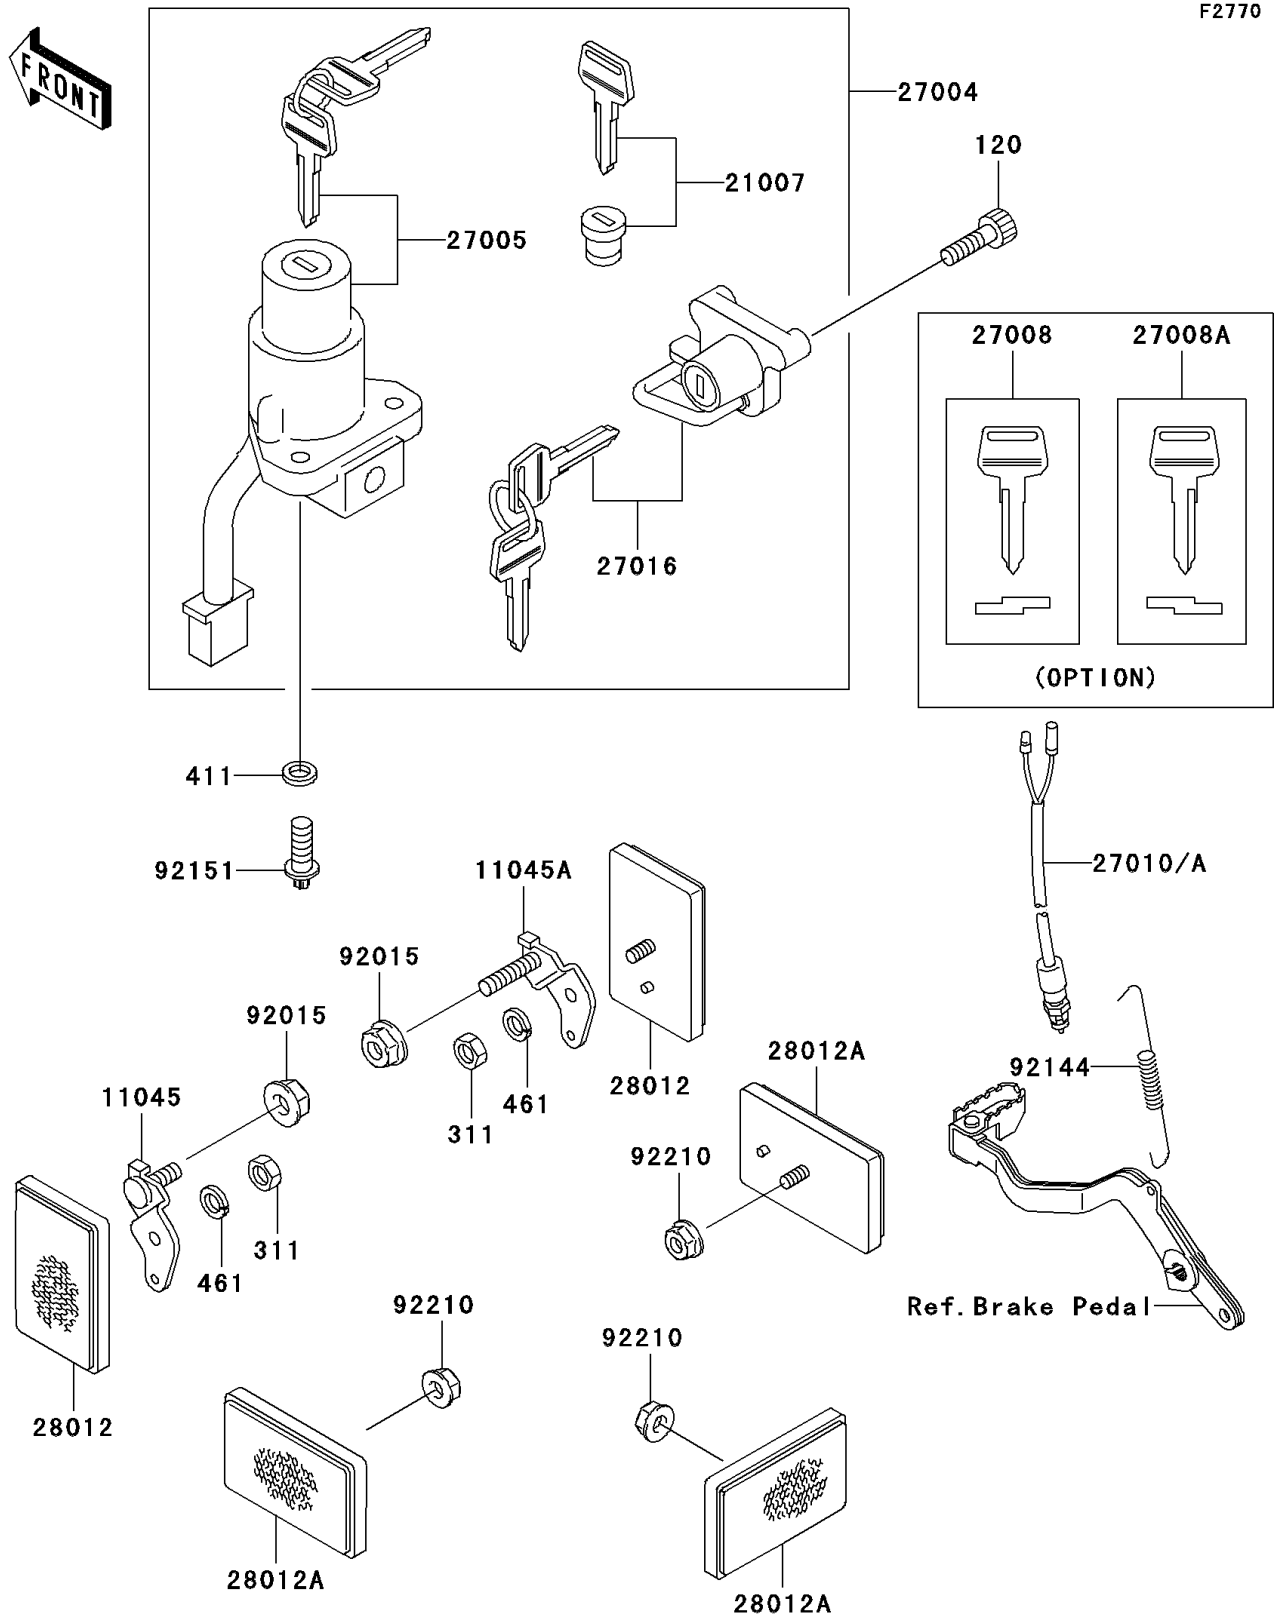

2005 KLR650

PARTS DIAGRAM

Ignition Switch

2005 KLR650

PARTS LIST

Ignition Switch

Kawasaki

Let the Good Times Roll®

ITEM NAME

PART NUMBER

QUANTITY
