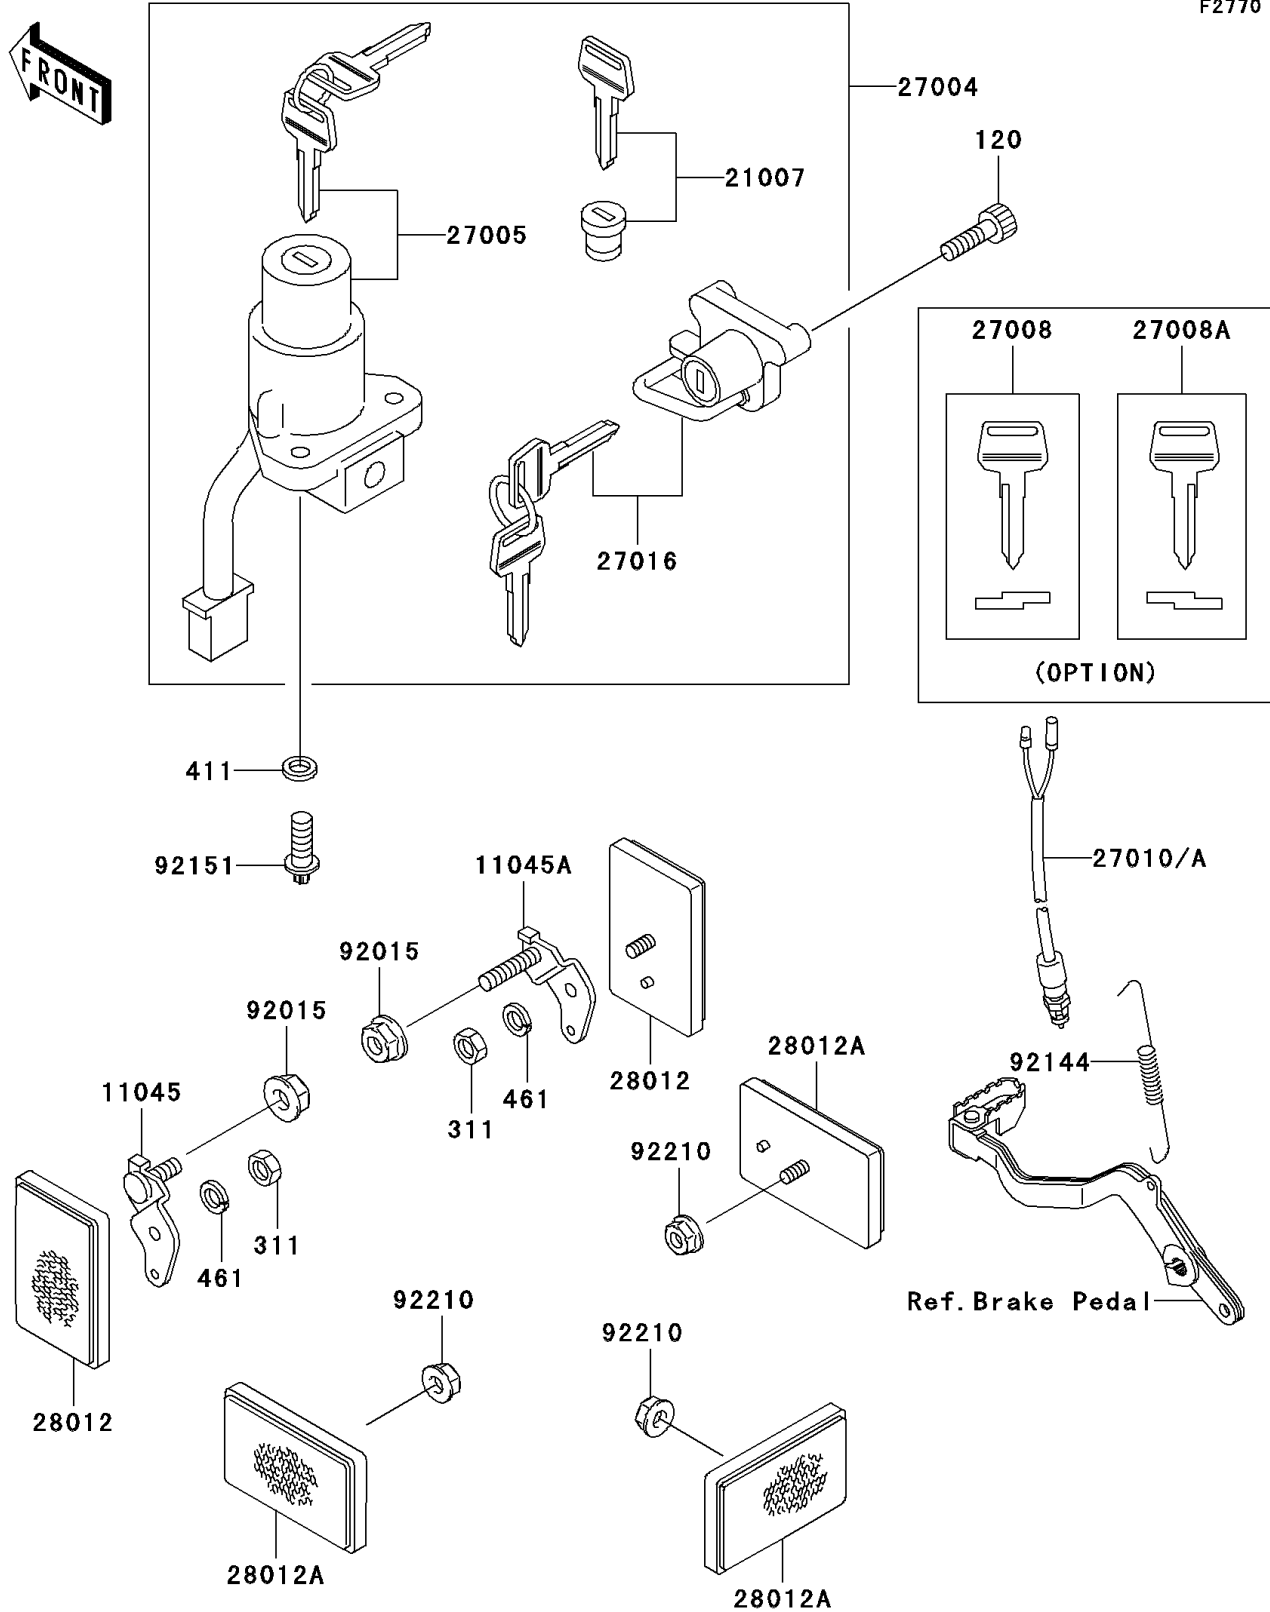

2003 KLR650

PARTS DIAGRAM

Ignition Switch

F2770

2003 KLR650

PARTS LIST

Ignition Switch

Kawasaki

Let the Good Times Roll®

ITEM NAME

PART NUMBER

QUANTITY
