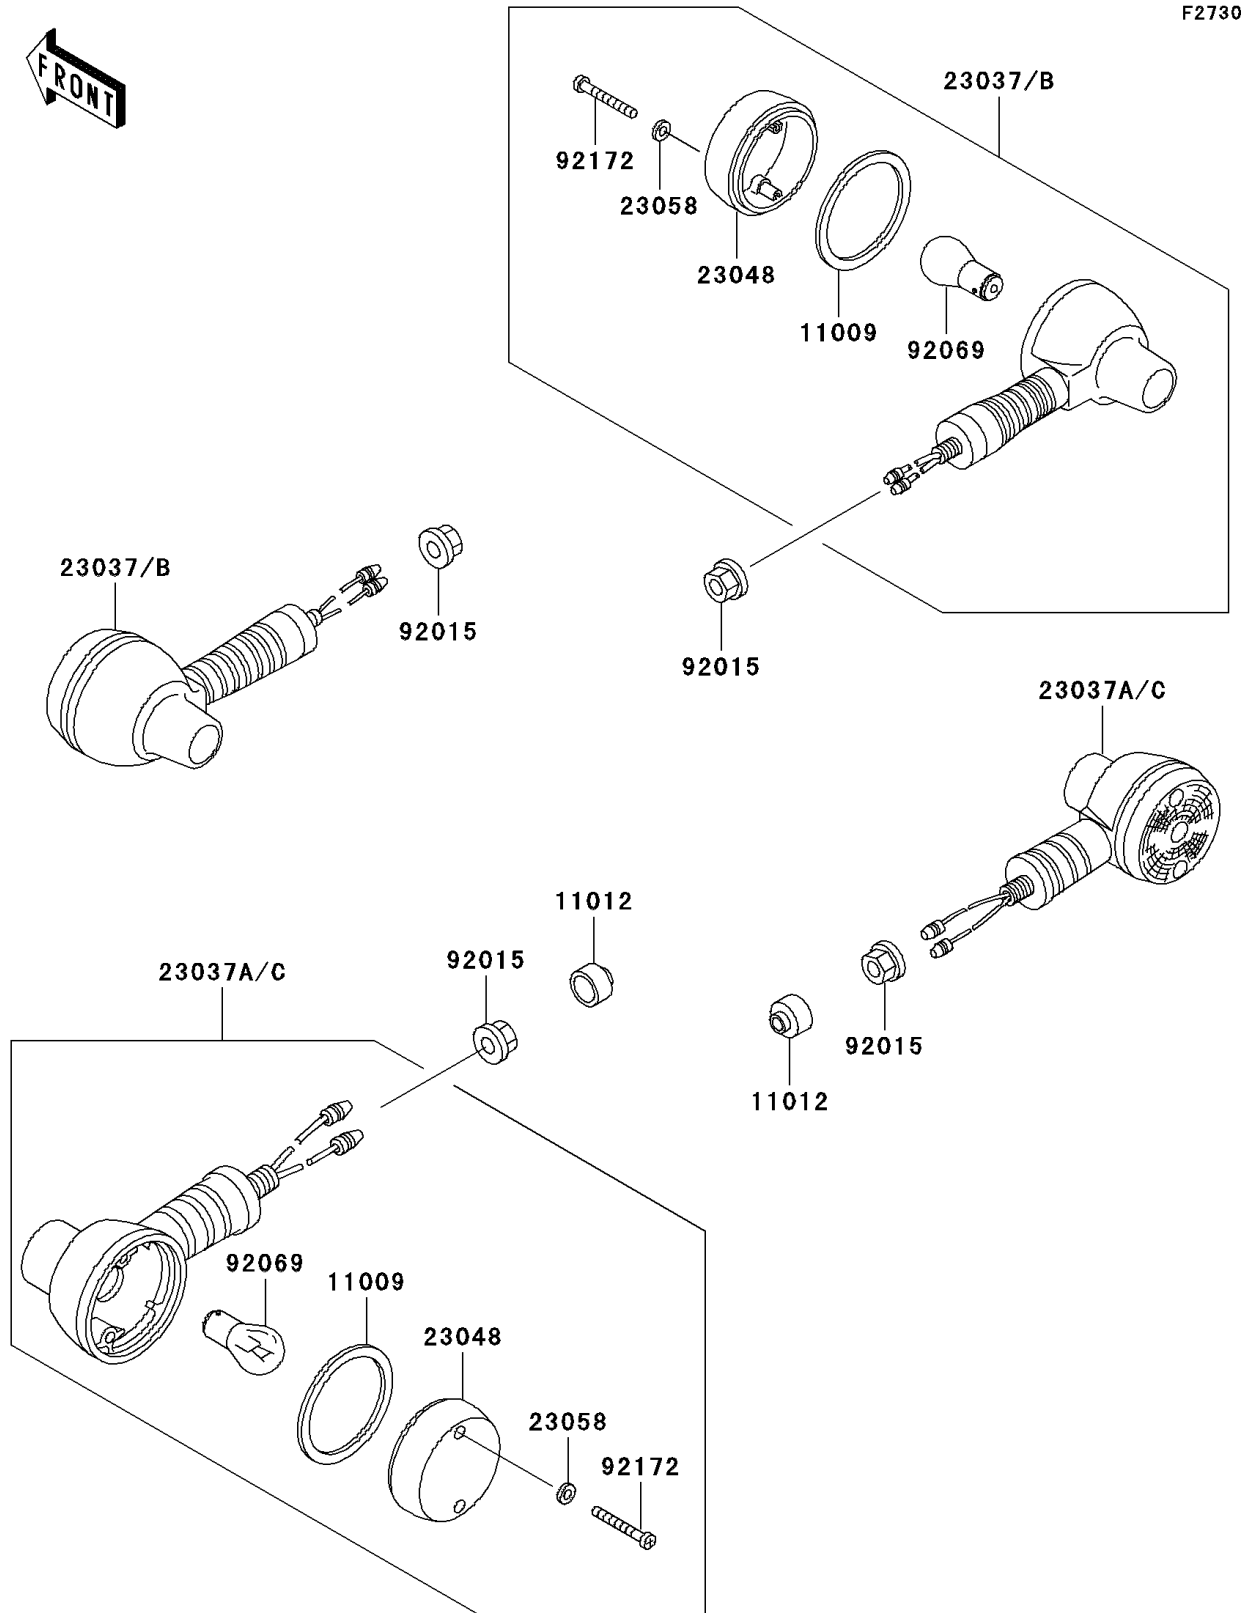

2005 KLR650

PARTS DIAGRAM

Turn Signals

2005 KLR650

PARTS LIST

Turn Signals

Kawasaki

Let the Good Times Roll®

ITEM NAME

PART NUMBER

QUANTITY
