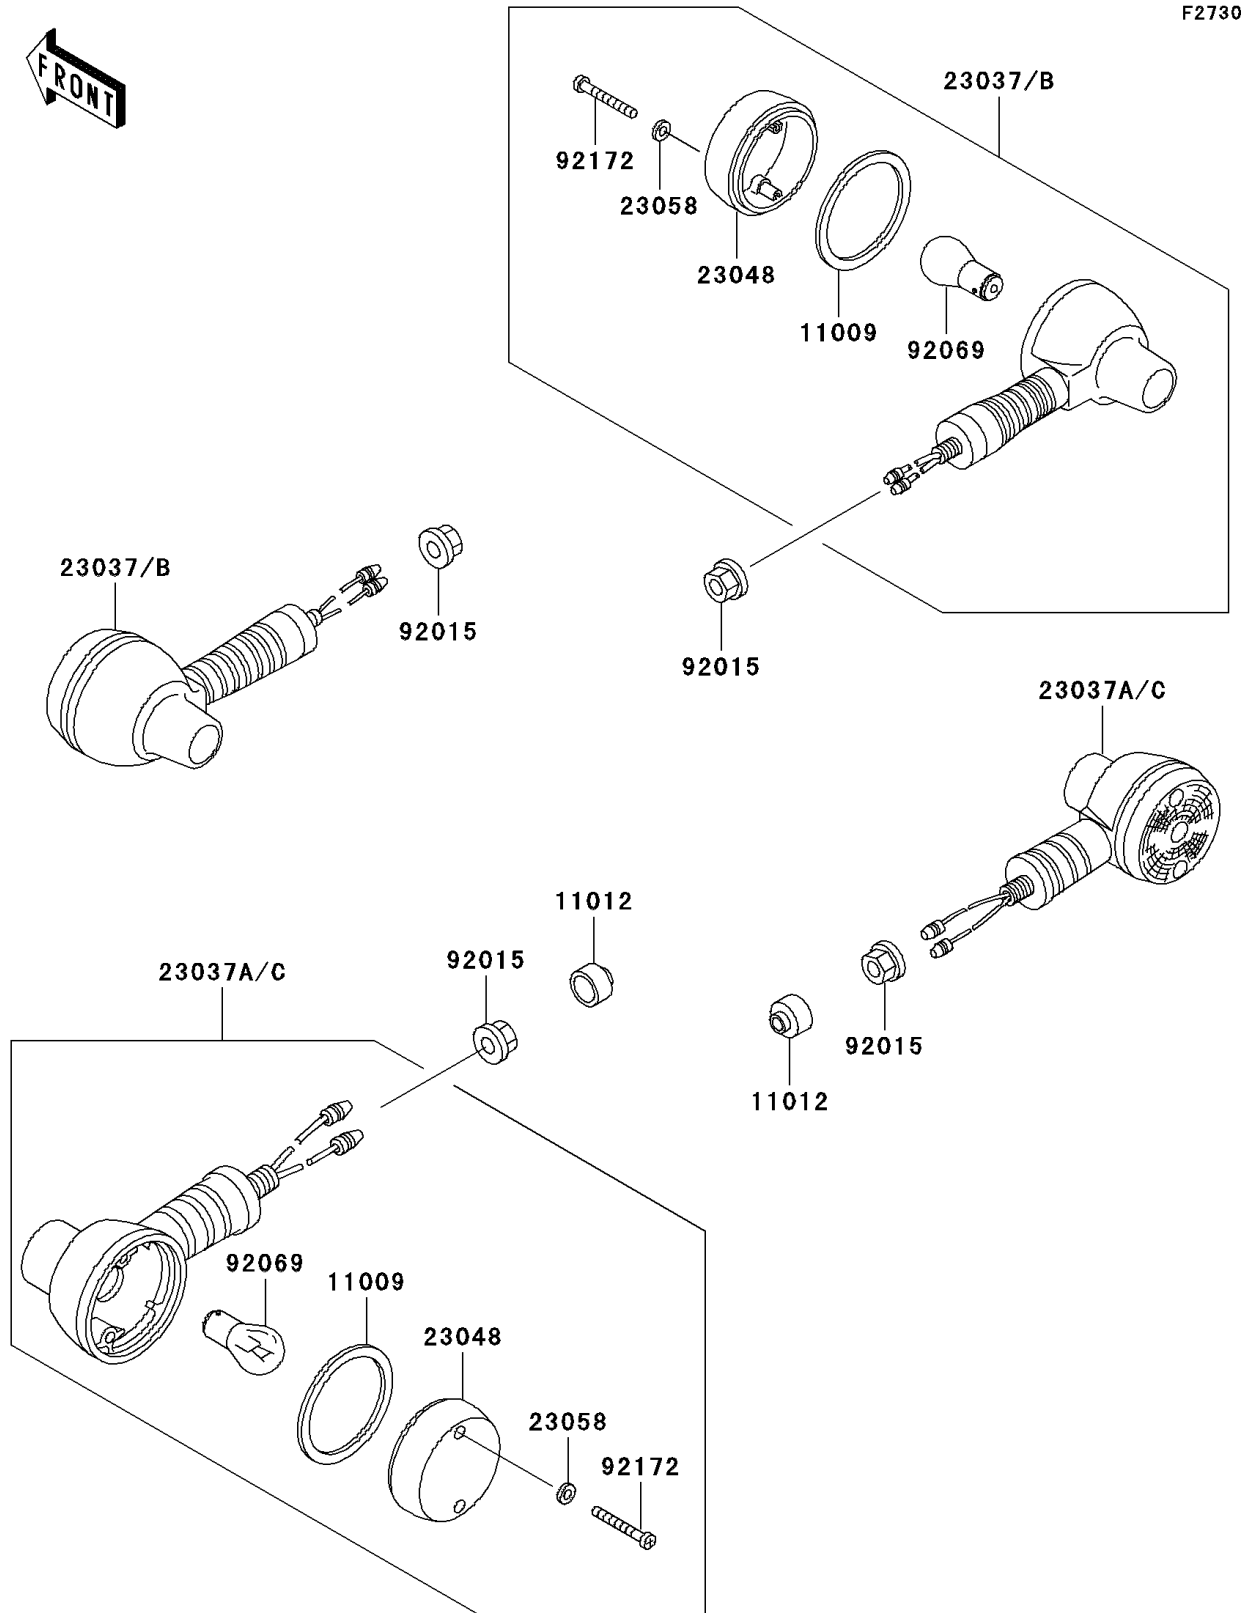

# 2003 KLR650

## PARTS DIAGRAM

### Turn Signals

## PARTS LIST