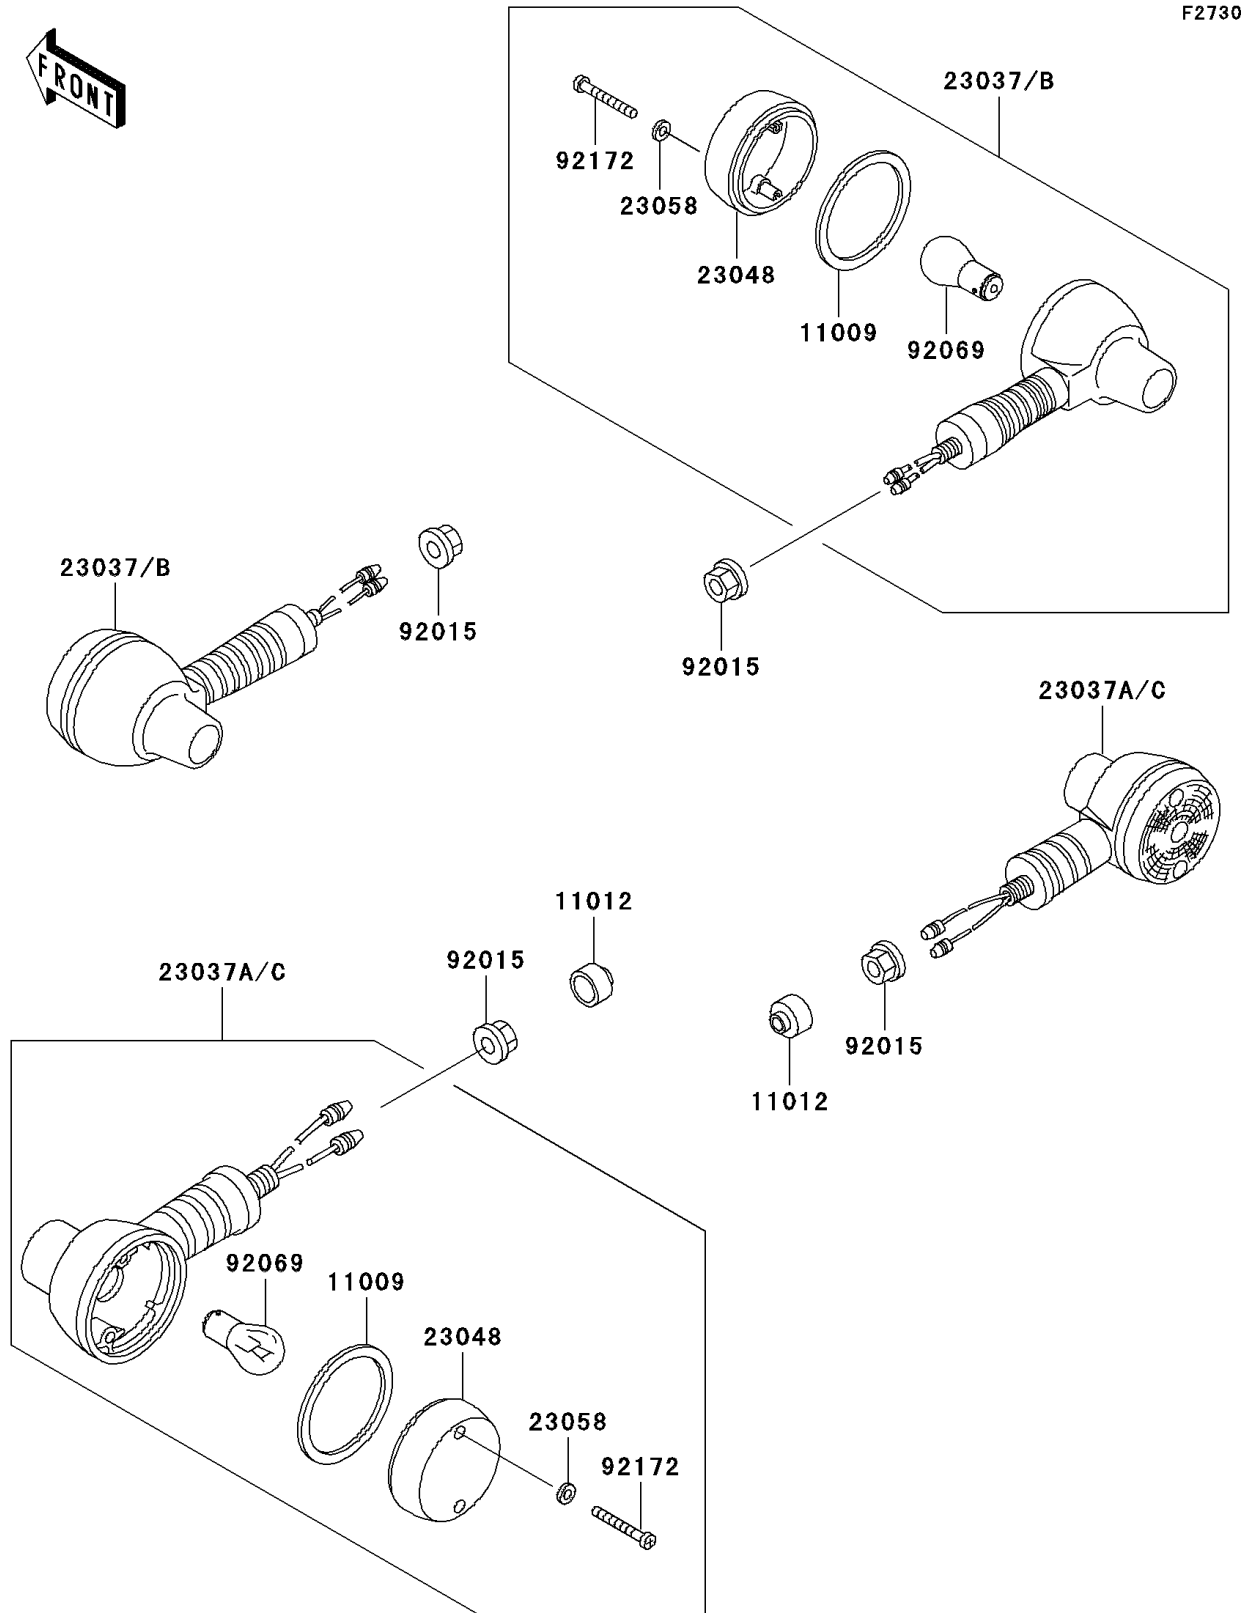

2001 KLR650

PARTS DIAGRAM

Turn Signals

2001 KLR650

PARTS LIST

Turn Signals

ITEM NAME

PART NUMBER

QUANTITY
