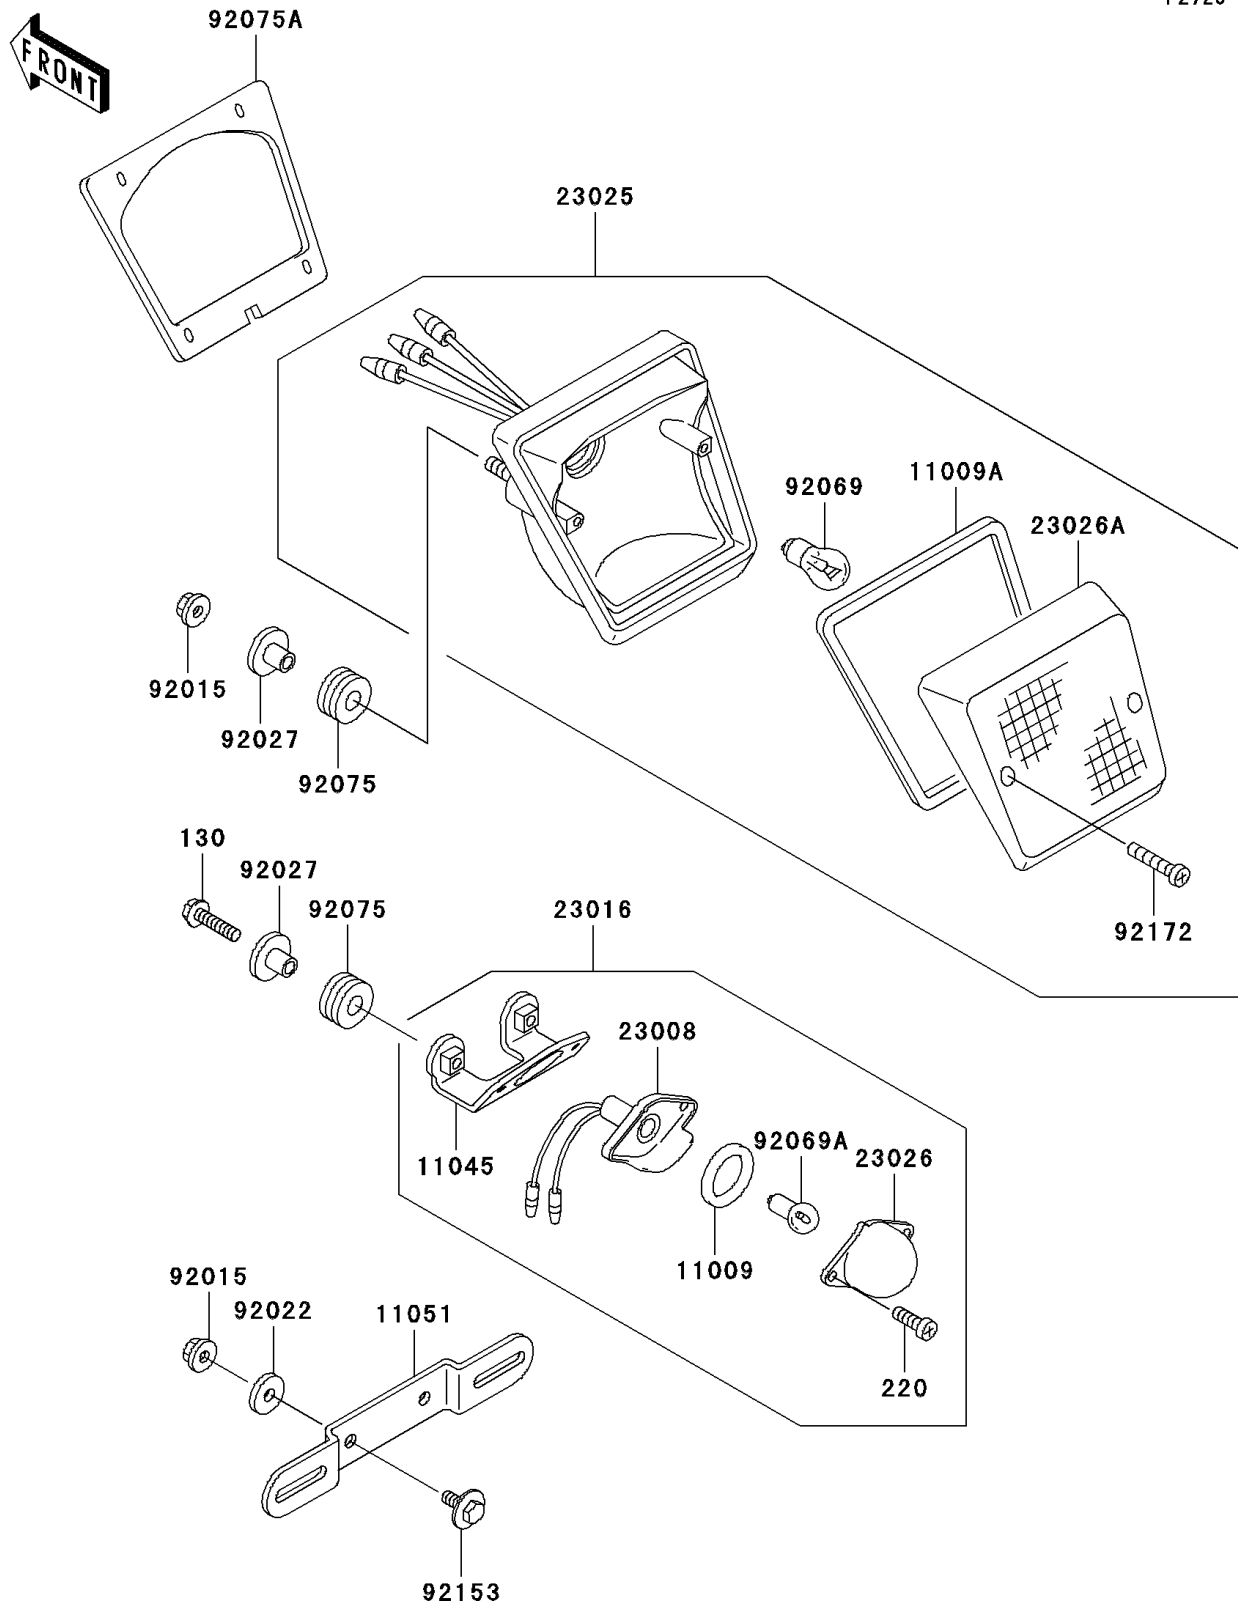

# 2003 KLR650

## PARTS DIAGRAM

## PARTS LIST

Taillight(s)

**ITEM NAME**

**PART NUMBER**

**QUANTITY**

---