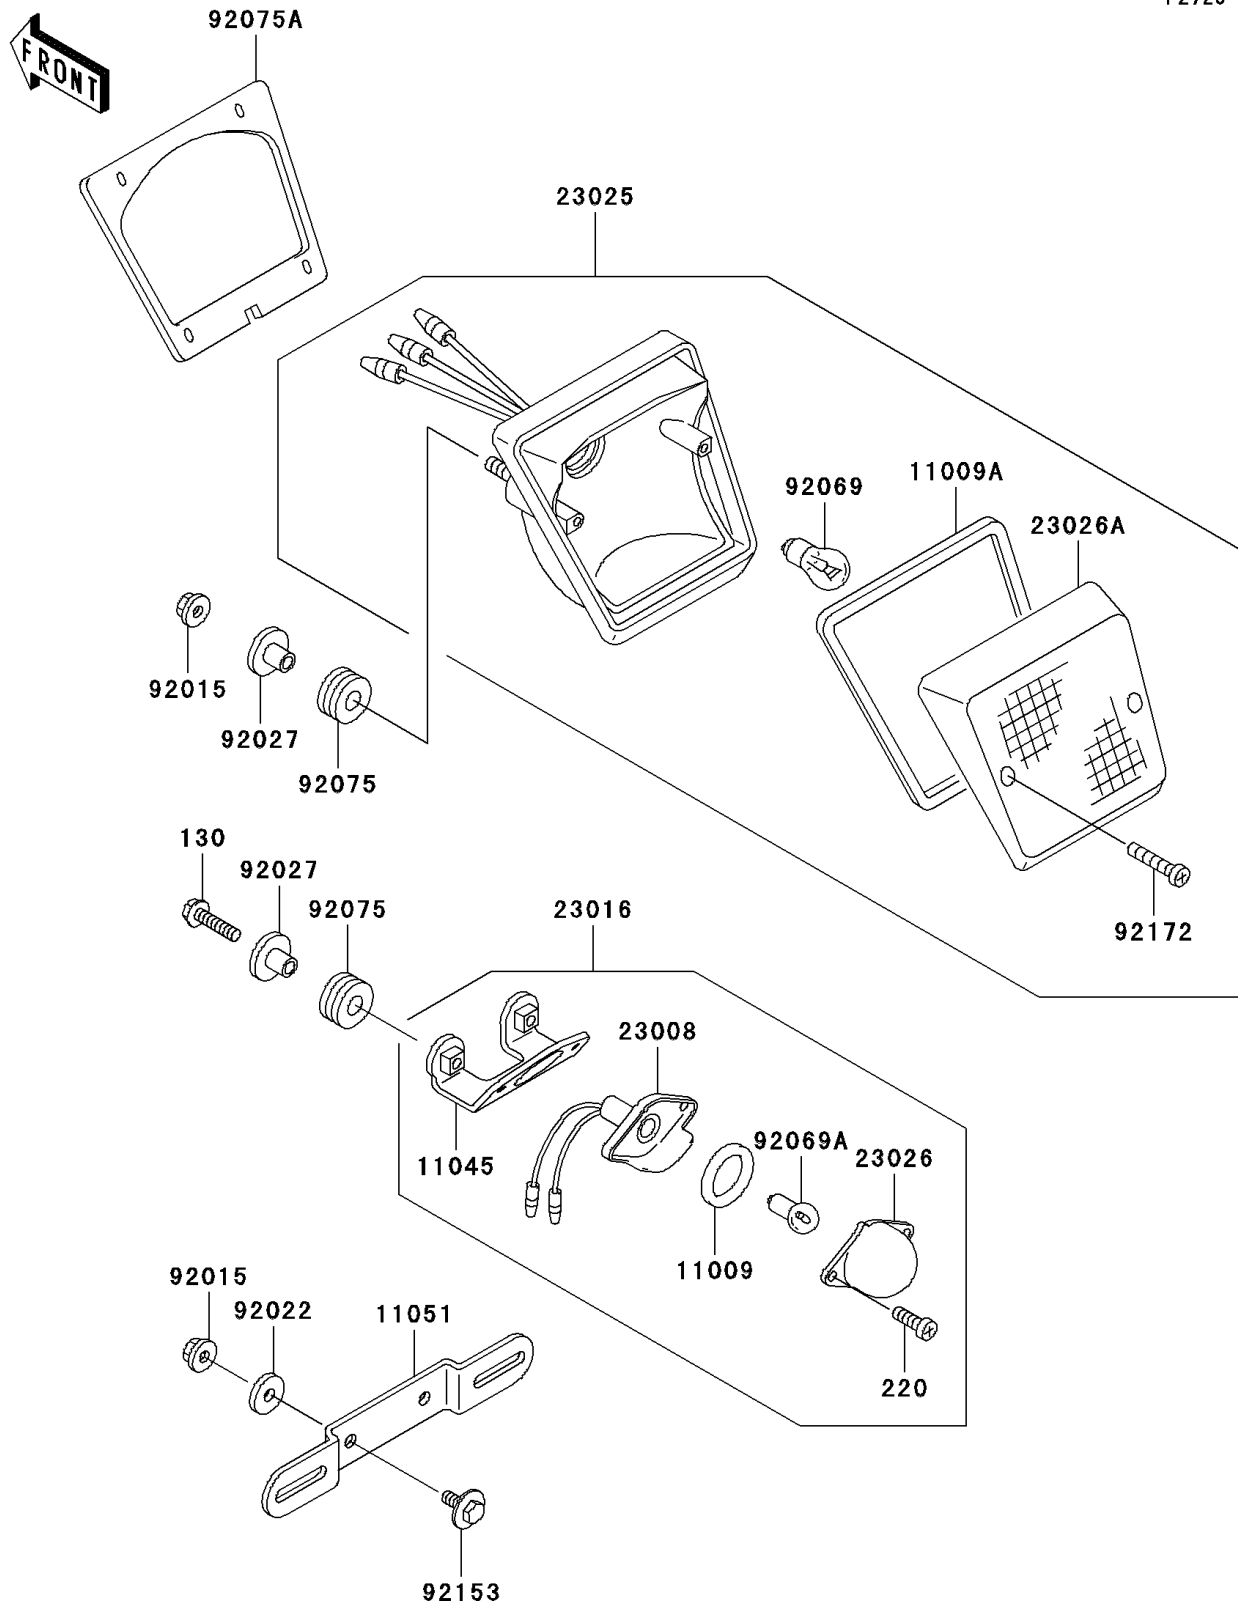

2001 KLR650

PARTS DIAGRAM

Taillight(s)

F2720

2001 KLR650

PARTS LIST

Taillight(s)

ITEM NAME

PART NUMBER

QUANTITY
