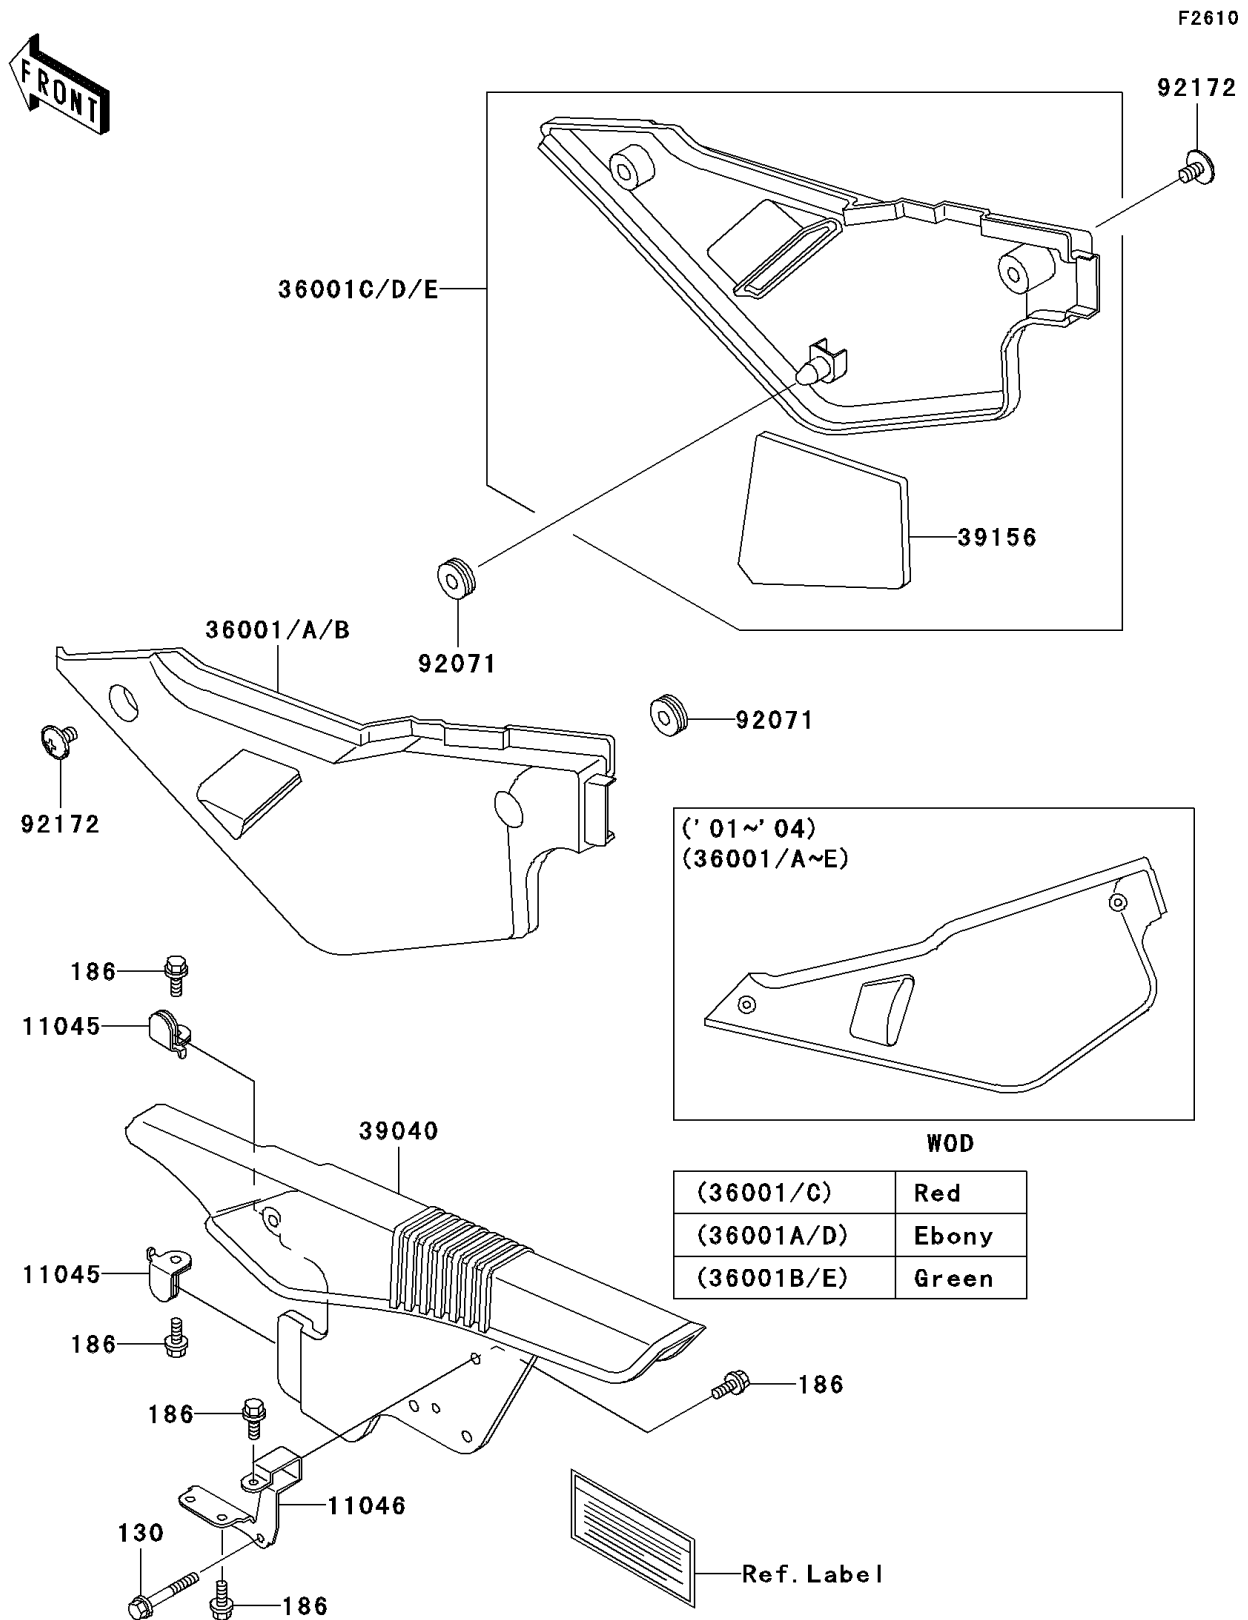

2005 KLR650

PARTS DIAGRAM

Side Covers/Chain Cover

2005 KLR650

PARTS LIST

Side Covers/Chain Cover

Kawasaki

Let the Good Times Roll®

ITEM NAME

PART NUMBER

QUANTITY
