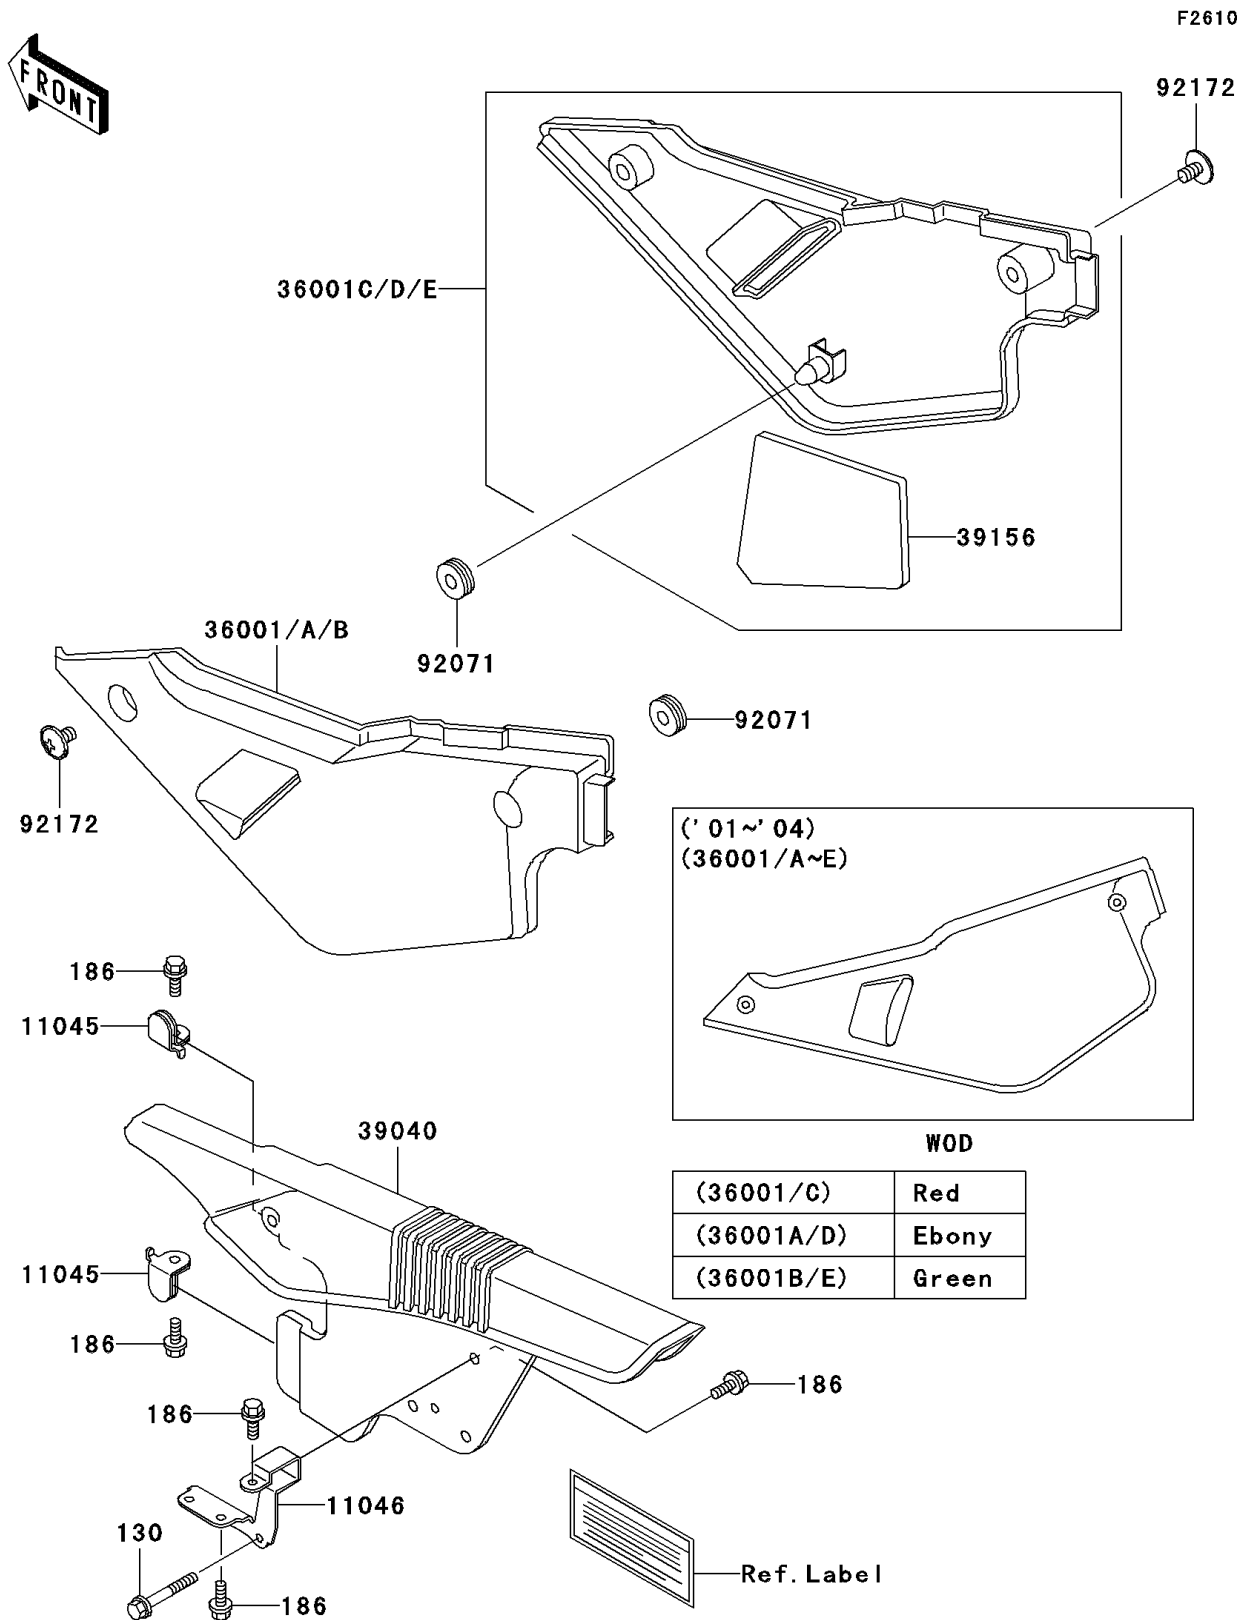

# 2001 KLR650

## PARTS DIAGRAM

### Side Covers/Chain Cover

## PARTS LIST