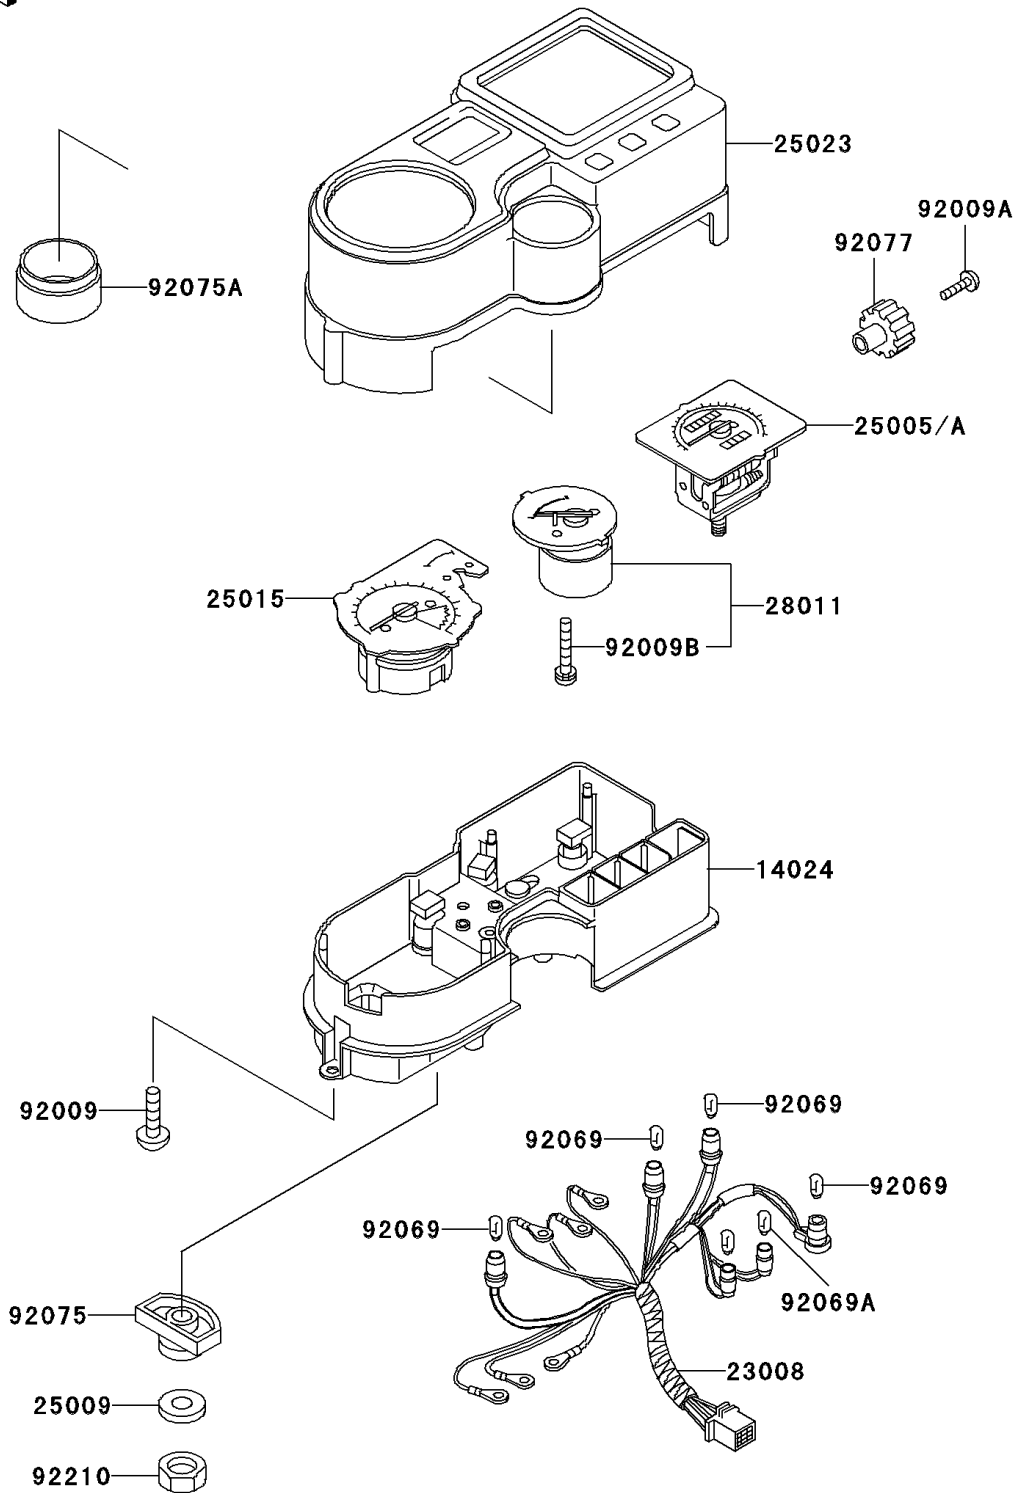

2001 KLR650

PARTS DIAGRAM

Meter(s)

F2530

2001 KLR650

PARTS LIST

Meter(s)

ITEM NAME

PART NUMBER

QUANTITY
