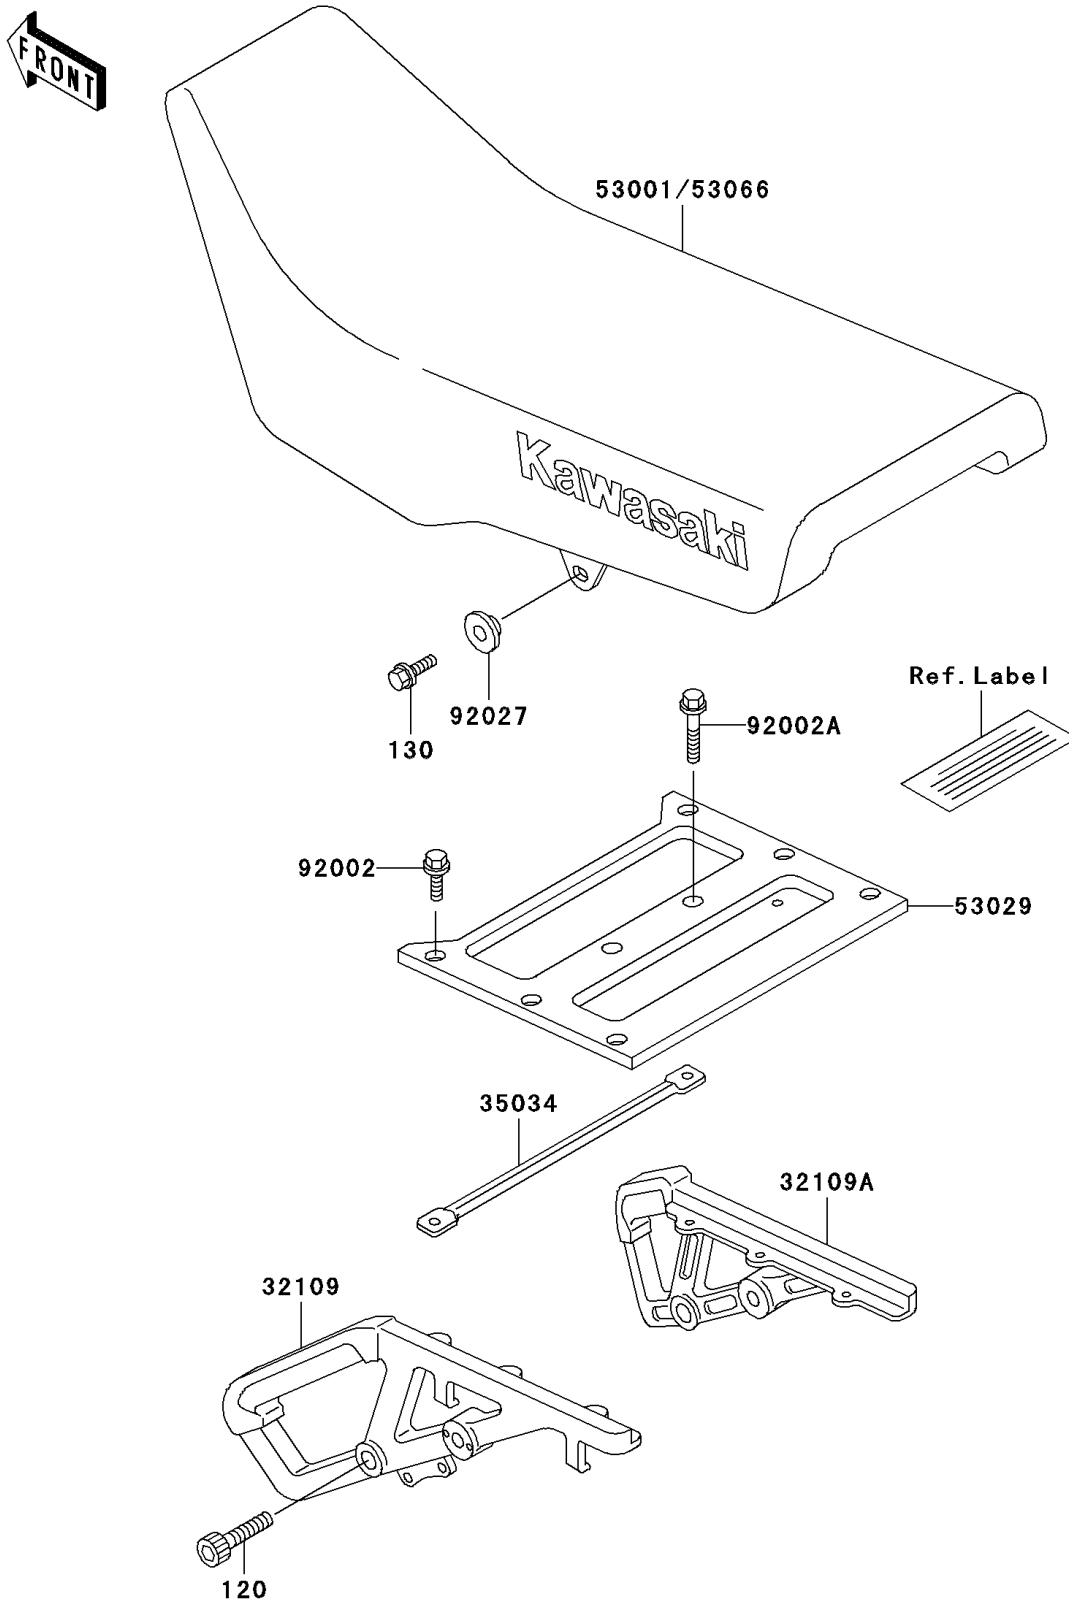

2001 KLR650

PARTS DIAGRAM

Seat

F2510

2001 KLR650

PARTS LIST

Seat

ITEM NAME

PART NUMBER

QUANTITY
