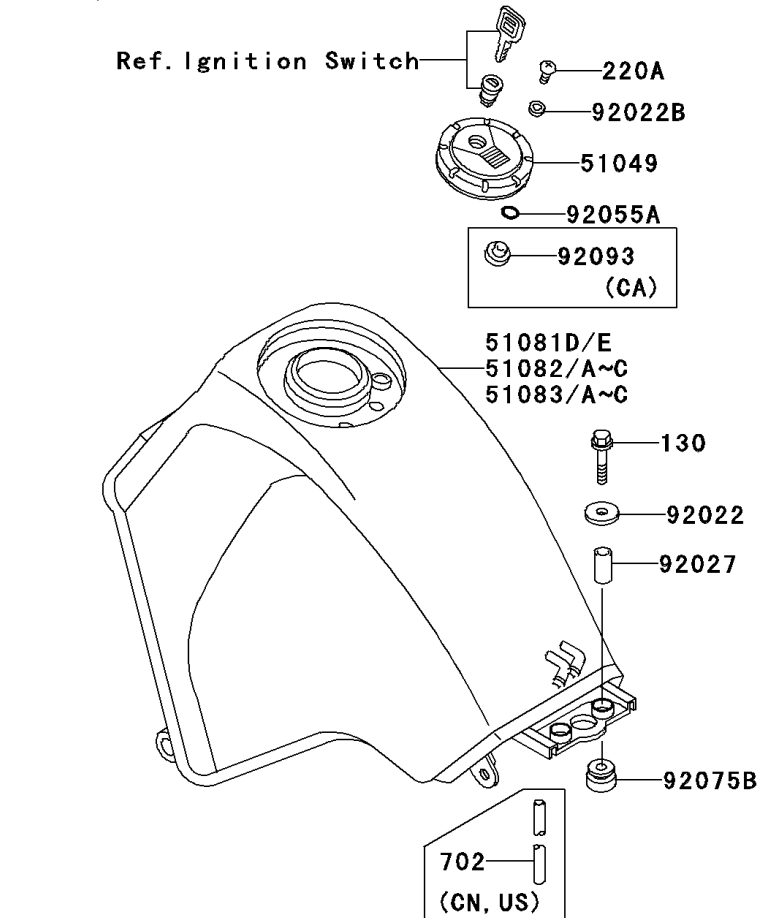

# 2001 KLR650

## PARTS DIAGRAM

### Fuel Tank(4/4)

F2410

### Fuel Tank(4/4)

**Kawasaki**

Let the Good Times Roll®

ITEM NAME	PART NUMBER	QUANTITY
COVER-ASSY,TAP DIAPHRAGM (Ref # 16146)	16146-1010	1
DIAPHRAGM (Ref # 43028)	43028-1033	1
PACKING (Ref # 43049)	43049-1103	1
TAP-ASSY,FUEL (Ref # 51023A)	51023-1390	1
RING,TAP FLANGED (Ref # 51039)	51039-003	1
CAP-TANK,FUEL (Ref # 51049)	51049-1134	1
BOLT,6X20 (Ref # 92001)	92001-1091	2
WASHER,6.5X20X1.6 (Ref # 92022)	92022-125	2
WASHER,6.2X11X1.5 (Ref # 92022A)	92022-183	2
WASHER,5.1X10X1.0 (Ref # 92022B)	92022-1977	2
COLLAR,6.8X10X20 (Ref # 92027)	92027-1856	2
RING-O,TAP LEVER (Ref # 92055)	92055-1085	1
RING-O,ID=9 (Ref # 92055A)	92055-1552	2
RING-O (Ref # 92055B)	92055-1664	1
DAMPER,FUEL TANK (Ref # 92075)	92075-101	2
DAMPER (Ref # 92075A)	92075-1507	1
DAMPER (Ref # 92075B)	92075-1660	2
DAMPER,FUEL TANK (Ref # 92075C)	92075-1862	1
SPRING,TAP DIAPHRAGM (Ref # 92081)	92081-1240	1
BOLT-FLANGED,6X30,BLACK (Ref # 130)	130J0630	2
SCREW-PAN-CROS (Ref # 220)	220B0308	2
SCREW-PAN-CROS (Ref # 220A)	220D0510	2
SCREW-CSK-CROS,4X14 (Ref # 221)	221B0414	4
TANK-COMP-FUEL,G.SILVER (Ref # 51081D)	51081-5387-F2	1
TANK-COMP-FUEL,G.SILVER (Ref # 51081E)	51081-5388-F2	1
SEAL,FUEL TANK CAP (Ref # 92093)	92093-1030	1
TUBE-RUBBER,5X8X620 (Ref # 702)	702A05620	1