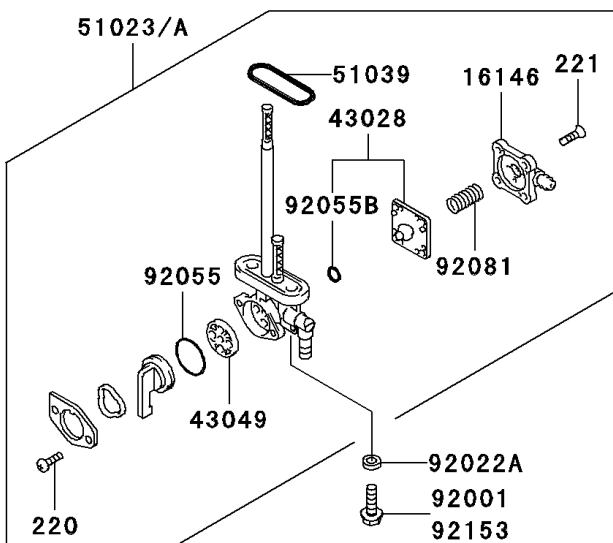

## PARTS DIAGRAM

### Fuel Tank(4/4)

F2410

## PARTS LIST

### Fuel Tank(4/4)

**Kawasaki**

Let the Good Times Roll®

ITEM NAME	PART NUMBER	QUANTITY
COVER-ASSY,TAP DIAPHRAGM (Ref # 16146)	16146-1010	1
DIAPHRAGM (Ref # 43028)	43028-1033	1
PACKING (Ref # 43049)	43049-1103	1
TAP-ASSY,FUEL (Ref # 51023A)	51023-1390	1
RING,TAP FLANGED (Ref # 51039)	51039-003	1
CAP-TANK,FUEL (Ref # 51049)	51049-1134	1
BOLT,6X20 (Ref # 92001)	92001-1091	2
WASHER,6.5X20X1.6 (Ref # 92022)	92022-125	2
WASHER,6.2X11X1.5 (Ref # 92022A)	92022-183	2
WASHER,5.1X10X1.0 (Ref # 92022B)	92022-1977	2
COLLAR,6.8X10X20 (Ref # 92027)	92027-1856	2
RING-O,TAP LEVER (Ref # 92055)	92055-1085	1
RING-O,ID=9 (Ref # 92055A)	92055-1552	2
RING-O (Ref # 92055B)	92055-1664	1
DAMPER,FUEL TANK (Ref # 92075)	92075-101	2
DAMPER (Ref # 92075A)	92075-1507	1
DAMPER (Ref # 92075B)	92075-1660	2
DAMPER,FUEL TANK (Ref # 92075C)	92075-1862	1
SPRING,TAP DIAPHRAGM (Ref # 92081)	92081-1240	1
BOLT-FLANGED,6X30,BLACK (Ref # 130)	130J0630	2
SCREW-PAN-CROS (Ref # 220)	220B0308	2
SCREW-PAN-CROS (Ref # 220A)	220D0510	2
SCREW-CSK-CROS,4X14 (Ref # 221)	221B0414	4
TANK-COMP-FUEL,G.SILVER (Ref # 51081D)	51081-5387-F2	1
TANK-COMP-FUEL,G.SILVER (Ref # 51081E)	51081-5388-F2	1
SEAL,FUEL TANK CAP (Ref # 92093)	92093-1030	1
TUBE-RUBBER,5X8X620 (Ref # 702)	702A05620	1