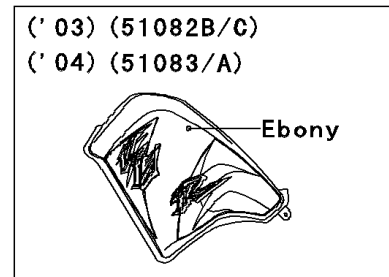

2001 KLR650

PARTS DIAGRAM

Fuel Tank(4/4)

F2410