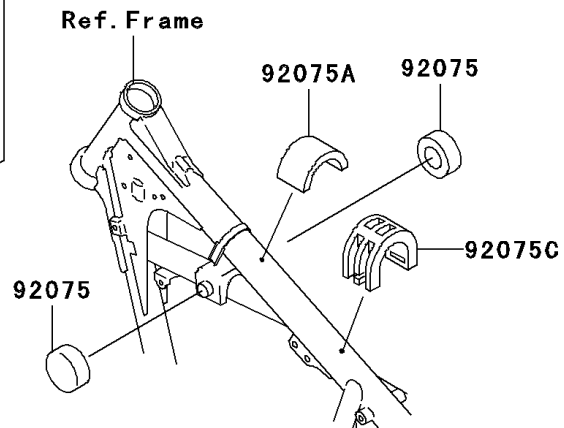

2001 KLR650

PARTS DIAGRAM

Fuel Tank(4/4)

F2410