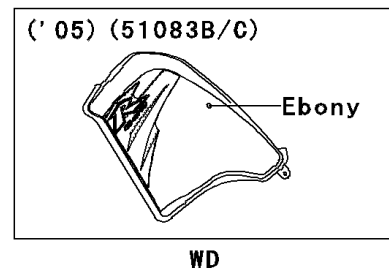

2001 KLR650

PARTS DIAGRAM

Fuel Tank(4/4)

F2410