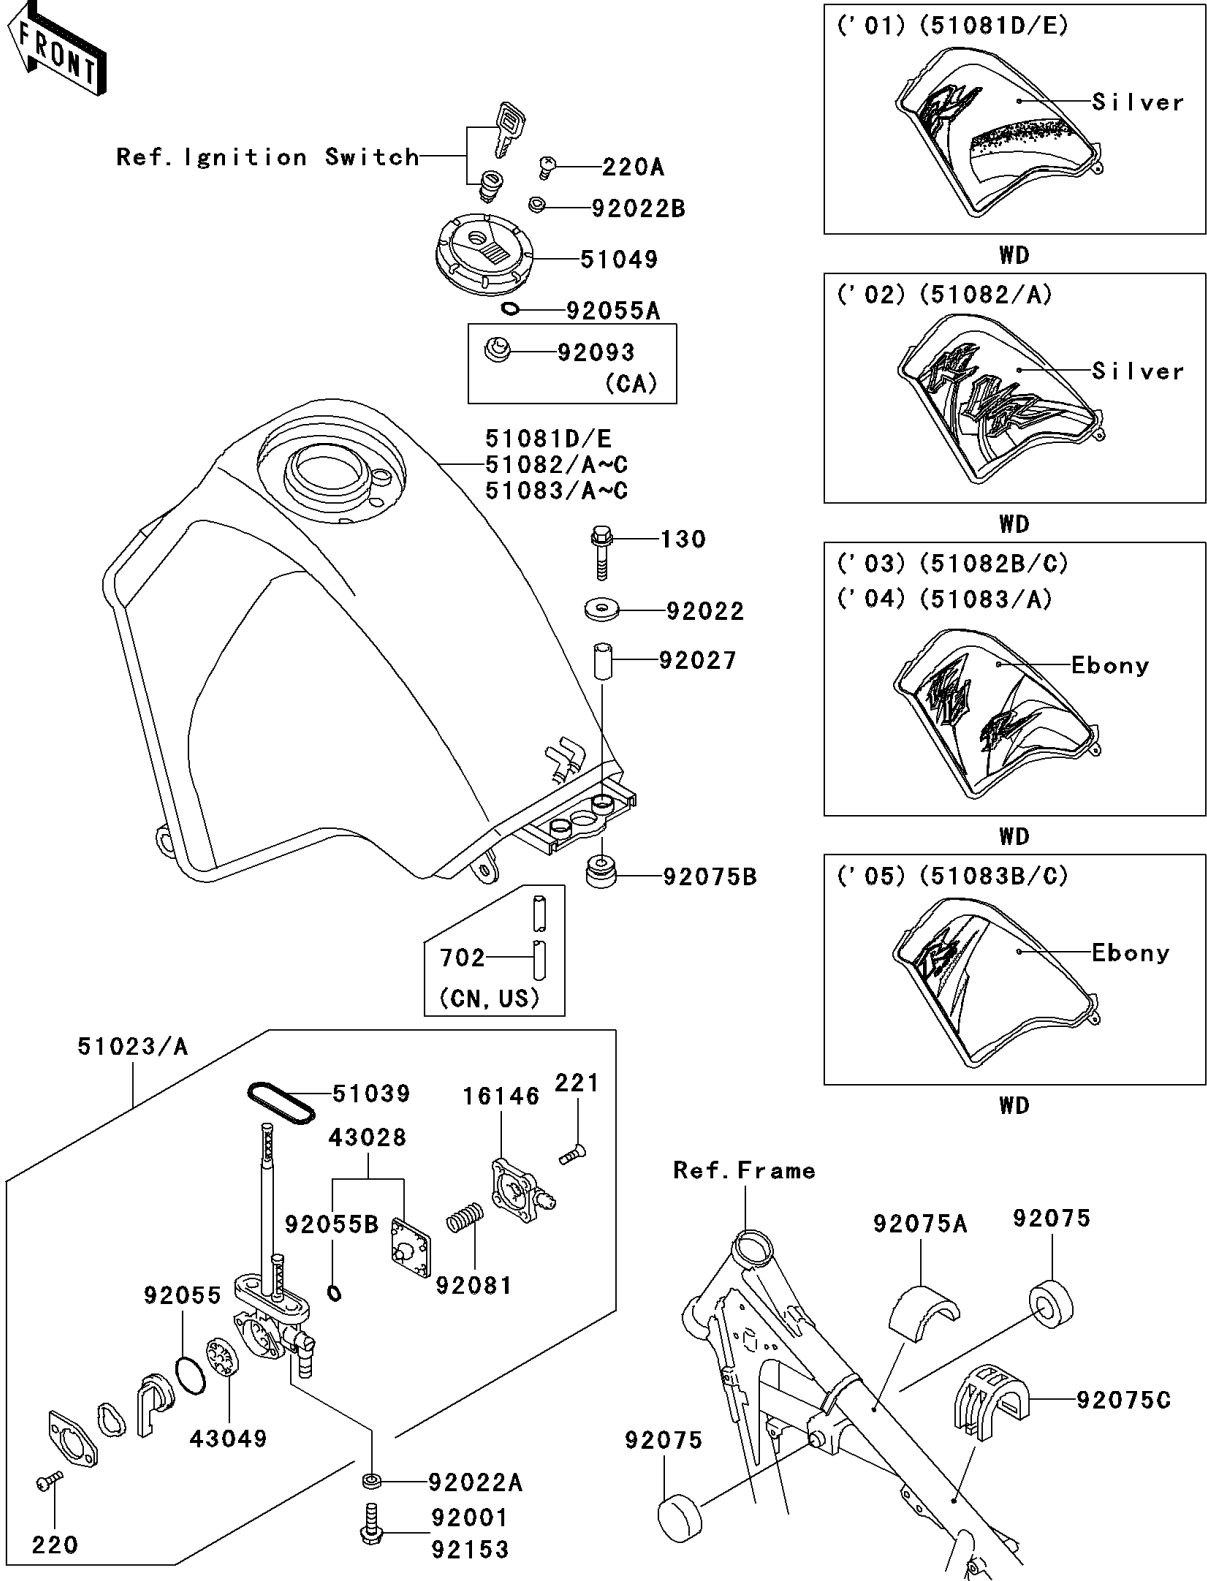

2002 KLR650

PARTS DIAGRAM

Fuel Tank(4/4)

F2410

2002 KLR650

PARTS LIST

Fuel Tank(4/4)

Kawasaki

Let the Good Times Roll®

ITEM NAME

PART NUMBER

QUANTITY
